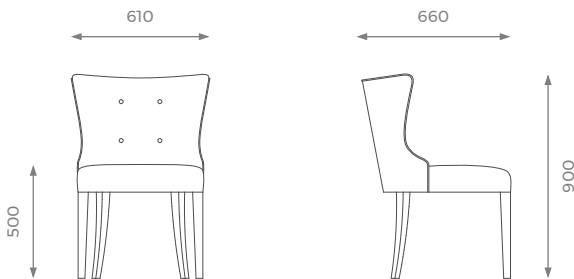

LONDON

DINING CHAIR

Montgomery

This chair was designed both for comfort and style. The elegantly pulled back is delicately seamed while the glamorous show wood finish ensure that it doesn't fail to impress.

DIMENSIONS

ST-01-DC-18

H: 900 mm | W: 610 mm | D: 660 mm | SH: 500 mm

DETAILS

- Piping goes all around the back.
- Wooden legs.
- 10 years construction guarantee (*for further information please contact our sales team*).

PLAIN
2m

PATTERN / VELVET
3m

LEATHER
3.5 sqm

SHOWROOM

5 PHOENIX TRADING ESTATE
BILTON ROAD | PERIVALE UB6 7DZ

WWW.SOFAANDMORE.CO.UK

INFO@SOFAANDMORE.CO.UK
+44 0208 997 1500

ALL THE DIMENSIONS ARE IN MILLIMETERS.
DESIGN AND SPECIFICATIONS ARE SUBJECT
TO CHANGE WITHOUT NOTICE.
PRINTED COLORS ARE TO BE CONSIDERED
AS PURELY INDICATIVE.