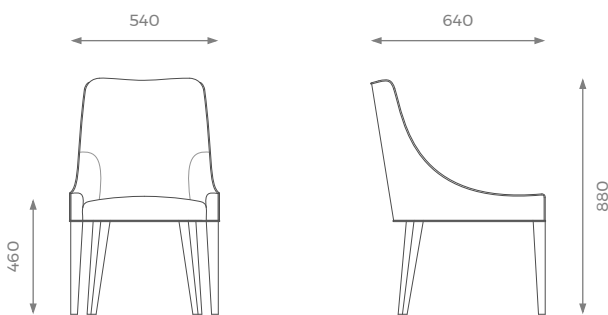

LONDON

DINING CHAIR

Milano

Milano is a beautifully designed dining chair of refined shapes. The curved silhouette of the scalloped backrest and the luxuriously padded seat make Milano extremely comfortable. Sitting on show-wood legs this dining chair is the perfect addition for both classic and modern settings.

DIMENSIONS

ST-01-DC-04

H: 880 mm | W: 540 mm | D: 640 mm | SH: 460 mm

DETAILS

- Piping goes all around the back and seat.
- Wooden legs.
- 10 years construction guarantee (for further information please contact our sales team).

PLAIN
2.5m

PATTERN / VELVET
3.5m

LEATHER
4.5 sqm

SHOWROOM

5 PHOENIX TRADING ESTATE
BILTON ROAD | PERIVALE UB6 7DZ

WWW.SOFAANDMORE.CO.UK

INFO@SOFAANDMORE.CO.UK
+44 0208 997 1500

ALL THE DIMENSIONS ARE IN MILLIMETERS.
DESIGN AND SPECIFICATIONS ARE SUBJECT
TO CHANGE WITHOUT NOTICE.
PRINTED COLORS ARE TO BE CONSIDERED
AS PURELY INDICATIVE.