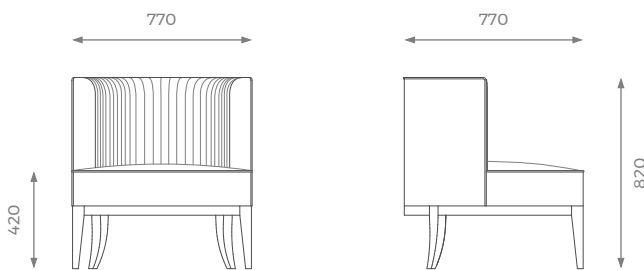

LONDON

OCCASIONAL CHAIR

Lucia

Lucia is an impressive chair with a sleek design. The wood plinth at the base continues seamlessly into the show wood legs for uninterrupted style. The elegant curved back and deep seat further enhance the charm of this piece. Layers of padding ensure optimum levels of comfort.

DIMENSIONS

ST-01-CC-04

H: 820 mm | W: 770 mm | D: 770 mm | SH: 420 mm

DETAILS

- Piping goes all around the back and seat cushion.
- Wooden legs.
- 10 years construction guarantee (*for further information please contact our sales team*).

PLAIN
5m

PATTERN / VELVET
6m

LEATHER
8.5 sqm

SHOWROOM
5 PHOENIX TRADING ESTATE
BILTON ROAD | PERIVALE UB6 7DZ

WWW.SOFAANDMORE.CO.UK
INFO@SOFAANDMORE.CO.UK
+44 0208 997 1500

ALL THE DIMENSIONS ARE IN MILLIMETERS.
DESIGN AND SPECIFICATIONS ARE SUBJECT
TO CHANGE WITHOUT NOTICE.
PRINTED COLORS ARE TO BE CONSIDERED
AS PURELY INDICATIVE.