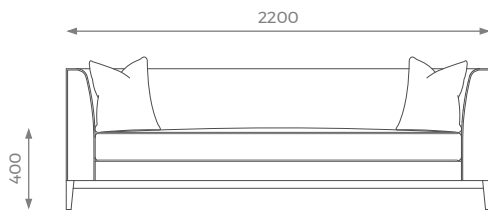

LONDON

2 SEATER

ST-01-SF-07-20

H: 730 mm | W: 1700 mm | D: 900 mm | SH: 400 mm

PLAIN
10 m 

PATTERN / VELVET
12 m 

LEATHER
17 sqm 

2.5 SEATER

ST-01-SF-07-25

H: 730 mm | W: 1950 mm | D: 900 mm | SH: 400 mm

PLAIN
12 m 

PATTERN / VELVET
15 m 

LEATHER
20 sqm 

3 SEATER

ST-01-SF-07-30

H: 730 mm | W: 2200 mm | D: 900 mm | SH: 400 mm

PLAIN
14 m 

PATTERN / VELVET
17 m 

LEATHER
23 sqm 

3.5 SEATER

ST-01-SF-07-35

H: 730 mm | W: 2450 mm | D: 900 mm | SH: 400 mm

PLAIN
16 m 

PATTERN / VELVET
19 m 