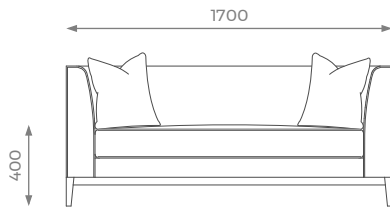

WWW.SOFAANDMORE.CO.UK

INFO@SOFAANDMORE.CO.UK
+44 0208 997 1500

ALL THE DIMENSIONS ARE IN MILLIMETERS.
DESIGN AND SPECIFICATIONS ARE SUBJECT
TO CHANGE WITHOUT NOTICE.
PRINTED COLORS ARE TO BE CONSIDERED
AS PURELY INDICATIVE.

LONDON

2 SEATER

ST-01-SF-07-20

H: 730 mm | W: 1700 mm | D: 900 mm | SH: 400 mm

PLAIN
10 m 

PATTERN / VELVET
12 m 

LEATHER
17 sqm 

2.5 SEATER

ST-01-SF-07-25

H: 730 mm | W: 1950 mm | D: 900 mm | SH: 400 mm

PLAIN
12 m 

PATTERN / VELVET
15 m 

LEATHER
20 sqm 

3 SEATER

ST-01-SF-07-30

H: 730 mm | W: 2200 mm | D: 900 mm | SH: 400 mm

PLAIN
14 m 

PATTERN / VELVET
17 m 

LEATHER
23 sqm 

3.5 SEATER

ST-01-SF-07-35

H: 730 mm | W: 2450 mm | D: 900 mm | SH: 400 mm

PLAIN
16 m 

PATTERN / VELVET
19 m 