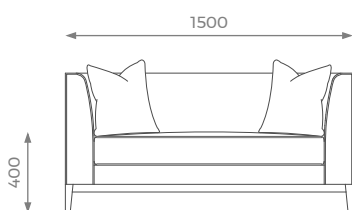

1.5 SEATER

ST-01-SF-07-15

H: 730 mm | W: 1500 mm | D: 900 mm | SH: 400 mm

PLAIN
8 m

PATTERN / VELVET
9 m

LEATHER
12 sq m

SHOWROOM

5 PHOENIX TRADING ESTATE
BILTON ROAD | PERIVALE UB6 7DZ

LONDON

2 SEATER

ST-01-SF-07-20

H: 730 mm | W: 1700 mm | D: 900 mm | SH: 400 mm

PLAIN
10 m 

PATTERN / VELVET
12 m 

LEATHER
17 sqm 

2.5 SEATER

ST-01-SF-07-25

H: 730 mm | W: 1950 mm | D: 900 mm | SH: 400 mm

PLAIN
12 m 

PATTERN / VELVET
15 m 

LEATHER
20 sqm 

3 SEATER

ST-01-SF-07-30

H: 730 mm | W: 2200 mm | D: 900 mm | SH: 400 mm

PLAIN
14 m 

PATTERN / VELVET
17 m 

LEATHER
23 sqm 

3.5 SEATER

ST-01-SF-07-35

H: 730 mm | W: 2450 mm | D: 900 mm | SH: 400 mm

PLAIN
16 m 

PATTERN / VELVET
19 m 