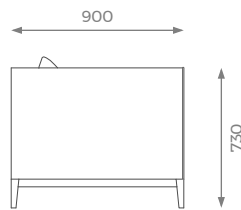

LONDON

2 SEATER

ST-01-SF-07-20

H: 730 mm | W: 1700 mm | D: 900 mm | SH: 400 mm

PLAIN
10 m 

PATTERN / VELVET
12 m 

LEATHER
17 sqm 

2.5 SEATER

ST-01-SF-07-25

H: 730 mm | W: 1950 mm | D: 900 mm | SH: 400 mm

PLAIN
12 m 

PATTERN / VELVET
15 m 

LEATHER
20 sqm 

3 SEATER

ST-01-SF-07-30

H: 730 mm | W: 2200 mm | D: 900 mm | SH: 400 mm

PLAIN
14 m 

PATTERN / VELVET
17 m 

LEATHER
23 sqm 

3.5 SEATER

ST-01-SF-07-35

H: 730 mm | W: 2450 mm | D: 900 mm | SH: 400 mm

PLAIN
16 m 

PATTERN / VELVET
19 m 