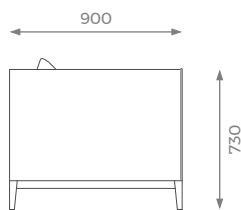

LONDON

2 SEATER

ST-01-SF-07-20

H: 730 mm | W: 1700 mm | D: 900 mm | SH: 400 mm

PLAIN
10 m 

PATTERN / VELVET
12 m 

LEATHER
17 sqm 

2.5 SEATER

ST-01-SF-07-25

H: 730 mm | W: 1950 mm | D: 900 mm | SH: 400 mm

PLAIN
12 m 

PATTERN / VELVET
15 m 

LEATHER
20 sqm 

3 SEATER

ST-01-SF-07-30

H: 730 mm | W: 2200 mm | D: 900 mm | SH: 400 mm

PLAIN
14 m 

PATTERN / VELVET
17 m 

LEATHER
23 sqm 

3.5 SEATER

ST-01-SF-07-35

H: 730 mm | W: 2450 mm | D: 900 mm | SH: 400 mm

PLAIN
16 m 

PATTERN / VELVET
19 m 