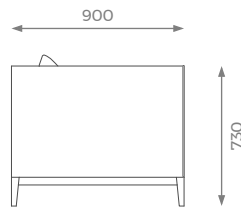

WWW.SOFAANDMORE.CO.UK

INFO@SOFAANDMORE.CO.UK
+44 0208 997 1500

ALL THE DIMENSIONS ARE IN MILLIMETERS.
DESIGN AND SPECIFICATIONS ARE SUBJECT
TO CHANGE WITHOUT NOTICE.
PRINTED COLORS ARE TO BE CONSIDERED
AS PURELY INDICATIVE.

LONDON

2 SEATER

ST-01-SF-07-20

H: 730 mm | W: 1700 mm | D: 900 mm | SH: 400 mm

PLAIN
10 m 

PATTERN / VELVET
12 m 

LEATHER
17 sqm 

2.5 SEATER

ST-01-SF-07-25

H: 730 mm | W: 1950 mm | D: 900 mm | SH: 400 mm

PLAIN
12 m 

PATTERN / VELVET
15 m 

LEATHER
20 sqm 

3 SEATER

ST-01-SF-07-30

H: 730 mm | W: 2200 mm | D: 900 mm | SH: 400 mm

PLAIN
14 m 

PATTERN / VELVET
17 m 

LEATHER
23 sqm 

3.5 SEATER

ST-01-SF-07-35

H: 730 mm | W: 2450 mm | D: 900 mm | SH: 400 mm

PLAIN
16 m 

PATTERN / VELVET
19 m 