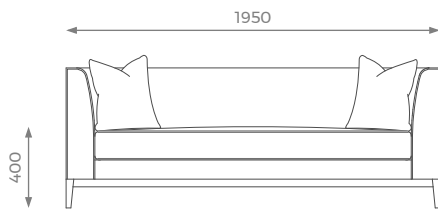

LONDON

2 SEATER

ST-01-SF-07-20

H: 730 mm | W: 1700 mm | D: 900 mm | SH: 400 mm

PLAIN
10 m 

PATTERN / VELVET
12 m 

LEATHER
17 sqm 

2.5 SEATER

ST-01-SF-07-25

H: 730 mm | W: 1950 mm | D: 900 mm | SH: 400 mm

PLAIN
12 m 

PATTERN / VELVET
15 m 

LEATHER
20 sqm 

3 SEATER

ST-01-SF-07-30

H: 730 mm | W: 2200 mm | D: 900 mm | SH: 400 mm

PLAIN
14 m 

PATTERN / VELVET
17 m 

LEATHER
23 sqm 

3.5 SEATER

ST-01-SF-07-35

H: 730 mm | W: 2450 mm | D: 900 mm | SH: 400 mm

PLAIN
16 m 

PATTERN / VELVET
19 m 