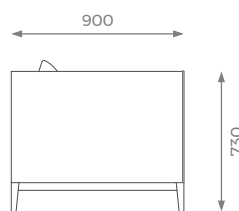

LONDON

2 SEATER

ST-01-SF-07-20

H: 730 mm | W: 1700 mm | D: 900 mm | SH: 400 mm

PLAIN
10 m 

PATTERN / VELVET
12 m 

LEATHER
17 sqm 

2.5 SEATER

ST-01-SF-07-25

H: 730 mm | W: 1950 mm | D: 900 mm | SH: 400 mm

PLAIN
12 m 

PATTERN / VELVET
15 m 

LEATHER
20 sqm 

3 SEATER

ST-01-SF-07-30

H: 730 mm | W: 2200 mm | D: 900 mm | SH: 400 mm

PLAIN
14 m 

PATTERN / VELVET
17 m 

LEATHER
23 sqm 

3.5 SEATER

ST-01-SF-07-35

H: 730 mm | W: 2450 mm | D: 900 mm | SH: 400 mm

PLAIN
16 m 

PATTERN / VELVET
19 m 

LEATHER
26 sqm 

SHOWROOM

5 PHOENIX TRADING ESTATE
BILTON ROAD | PERIVALE UB6 7DZ

WWW.SOFAANDMORE.CO.UK

INFO@SOFAANDMORE.CO.UK
+44 0208 997 1500

ALL THE DIMENSIONS ARE IN MILLIMETERS.
DESIGN AND SPECIFICATIONS ARE SUBJECT
TO CHANGE WITHOUT NOTICE.
PRINTED COLORS ARE TO BE CONSIDERED
AS PURELY INDICATIVE.