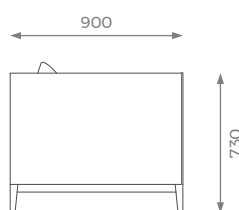

1.5 SEATER

ST-01-SF-07-15

H: 730 mm | W: 1500 mm | D: 900 mm | SH: 400 mm

PLAIN
8 m

PATTERN / VELVET
9 m

LEATHER
12 sq m

SHOWROOM

5 PHOENIX TRADING ESTATE
BILTON ROAD | PERIVALE UB6 7DZ

WWW.SOFAANDMORE.CO.UK

INFO@SOFAANDMORE.CO.UK
+44 0208 997 1500

ALL THE DIMENSIONS ARE IN MILLIMETERS.
DESIGN AND SPECIFICATIONS ARE SUBJECT
TO CHANGE WITHOUT NOTICE.
PRINTED COLORS ARE TO BE CONSIDERED
AS PURELY INDICATIVE.