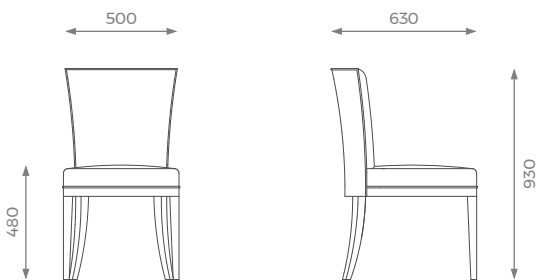

## DINING CHAIR

## DIMENSIONS

ST-01-DC-15

H: 930 mm | W: 500 mm | D: 630 mm | SH: 480 mm