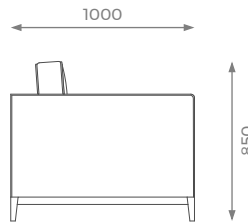

2 SEATER

H: 850 mm | W: 1780 mm | D: 1000 mm | SH: 400 mm | AH: 690 mm

ST-01-SF-04-20

PLAIN
12 m

PATTERN / VELVET
14 m

LEATHER
17 sqm