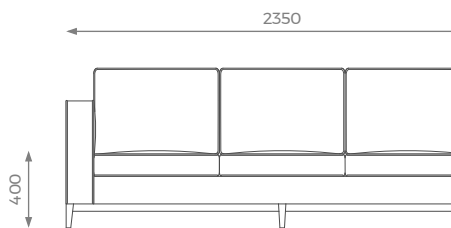

## 2 SEATER

H: 850 mm | W: 1780 mm | D: 1000 mm | SH: 400 mm | AH: 690 mm

ST-01-SF-04-20

PLAIN  
12 m 

PATTERN / VELVET  
14 m 

LEATHER  
17 sqm 

## 2.5 SEATER

H: 850 mm | W: 2050 mm | D: 1000 mm | SH: 400 mm | AH: 690 mm

ST-01-SF-04-25

PLAIN  
13 m 

PATTERN / VELVET  
14.5 m 

LEATHER  
18 sqm 

## 3 SEATER

H: 850 mm | W: 2350 mm | D: 1000 mm | SH: 400 mm | AH: 690 mm

ST-01-SF-04-30

PLAIN  
16 m 

PATTERN / VELVET  
19 m 

LEATHER  
22 sqm 

## 3.5 SEATER

H: 850 mm | W: 2600 mm | D: 1000 mm | SH: 400 mm | AH: 690 mm

ST-01-SF-04-35

PLAIN  
18 m 

PATTERN / VELVET  
20 m 

LEATHER  
25 sqm 