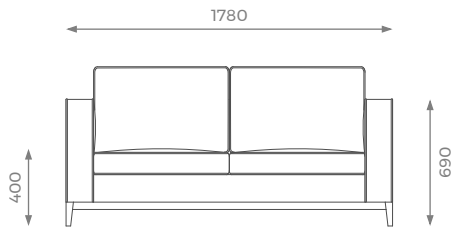

## 1.5 SEATER

ST-01-SF-04-15

H: 850 mm | W: 1350 mm | D: 1000 mm | SH: 400 mm | AH: 690 mm

PLAIN  
8 m 

PATTERN / VELVET  
9.5 m 

LEATHER  
12 sq m 

## 2 SEATER

H: 850 mm | W: 1780 mm | D: 1000 mm | SH: 400 mm | AH: 690 mm

ST-01-SF-04-20

PLAIN  
12 m 

PATTERN / VELVET  
14 m 

LEATHER  
17 sqm 

## 2.5 SEATER

H: 850 mm | W: 2050 mm | D: 1000 mm | SH: 400 mm | AH: 690 mm

ST-01-SF-04-25

PLAIN  
13 m 

PATTERN / VELVET  
14.5 m 

LEATHER  
18 sqm 

## 3.5 SEATER

H: 850 mm | W: 2600 mm | D: 1000 mm | SH: 400 mm | AH: 690 mm

ST-01-SF-04-35

PLAIN  
18 m 

PATTERN / VELVET  
20 m 

LEATHER  
25 sqm 