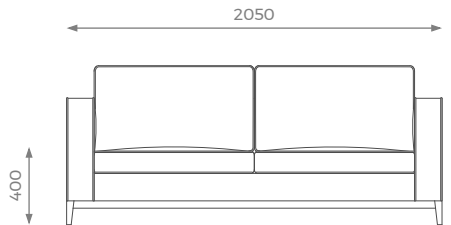

## 2 SEATER

H: 850 mm | W: 1780 mm | D: 1000 mm | SH: 400 mm | AH: 690 mm

ST-01-SF-04-20

PLAIN  
12 m 

PATTERN / VELVET  
14 m 

LEATHER  
17 sqm 

## 2.5 SEATER

H: 850 mm | W: 2050 mm | D: 1000 mm | SH: 400 mm | AH: 690 mm

ST-01-SF-04-25

PLAIN  
13 m 

PATTERN / VELVET  
14.5 m 

LEATHER  
18 sqm 

## 3 SEATER

H: 850 mm | W: 2350 mm | D: 1000 mm | SH: 400 mm | AH: 690 mm

ST-01-SF-04-30

PLAIN  
16 m 

PATTERN / VELVET  
19 m 

LEATHER  
22 sqm 

## 3.5 SEATER

H: 850 mm | W: 2600 mm | D: 1000 mm | SH: 400 mm | AH: 690 mm

ST-01-SF-04-35

PLAIN  
18 m 

PATTERN / VELVET  
20 m 

LEATHER  
25 sqm 