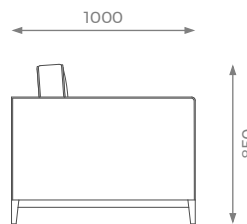

## 2.5 SEATER

H: 850 mm | W: 2050 mm | D: 1000 mm | SH: 400 mm | AH: 690 mm

ST-01-SF-04-25

PLAIN  
13 m 

PATTERN / VELVET  
14.5 m 

LEATHER  
18 sqm 

## 3 SEATER

H: 850 mm | W: 2350 mm | D: 1000 mm | SH: 400 mm | AH: 690 mm

ST-01-SF-04-30

PLAIN  
16 m 

PATTERN / VELVET  
19 m 

LEATHER  
22 sqm 

## 3.5 SEATER

H: 850 mm | W: 2600 mm | D: 1000 mm | SH: 400 mm | AH: 690 mm

ST-01-SF-04-35

PLAIN  
18 m 

PATTERN / VELVET  
20 m 

LEATHER  
25 sqm 