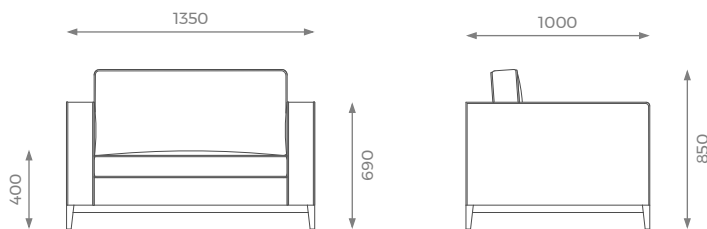

## 1.5 SEATER

ST-01-SF-04-15

H: 850 mm | W: 1350 mm | D: 1000 mm | SH: 400 mm | AH: 690 mm

PLAIN  
8 m 

PATTERN / VELVET  
9.5 m 

LEATHER  
12 sq m 

## 2 SEATER

H: 850 mm | W: 1780 mm | D: 1000 mm | SH: 400 mm | AH: 690 mm

ST-01-SF-04-20

PLAIN  
12 m 

PATTERN / VELVET  
14 m 

LEATHER  
17 sqm 

## 2.5 SEATER

H: 850 mm | W: 2050 mm | D: 1000 mm | SH: 400 mm | AH: 690 mm

ST-01-SF-04-25

PLAIN  
13 m 

PATTERN / VELVET  
14.5 m 

LEATHER  
18 sqm 

## 3.5 SEATER

H: 850 mm | W: 2600 mm | D: 1000 mm | SH: 400 mm | AH: 690 mm

ST-01-SF-04-35

PLAIN  
18 m 

PATTERN / VELVET  
20 m 

LEATHER  
25 sqm 