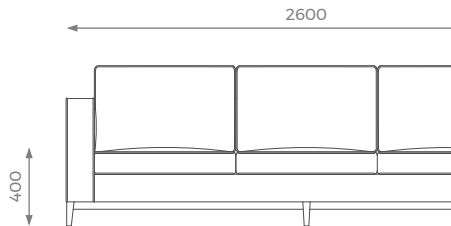

## 2.5 SEATER

H: 850 mm | W: 2050 mm | D: 1000 mm | SH: 400 mm | AH: 690 mm

ST-01-SF-04-25

PLAIN  
13 m 

PATTERN / VELVET  
14.5 m 

LEATHER  
18 sqm 

## 3 SEATER

H: 850 mm | W: 2350 mm | D: 1000 mm | SH: 400 mm | AH: 690 mm

ST-01-SF-04-30

PLAIN  
16 m 

PATTERN / VELVET  
19 m 

LEATHER  
22 sqm 

## 3.5 SEATER

H: 850 mm | W: 2600 mm | D: 1000 mm | SH: 400 mm | AH: 690 mm

ST-01-SF-04-35

PLAIN  
18 m 

PATTERN / VELVET  
20 m 

LEATHER  
25 sqm 