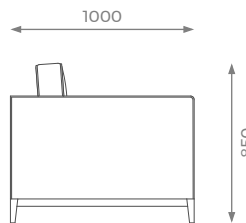

## 2 SEATER

H: 850 mm | W: 1780 mm | D: 1000 mm | SH: 400 mm | AH: 690 mm

ST-01-SF-04-20

PLAIN  
12 m 

PATTERN / VELVET  
14 m 

LEATHER  
17 sqm 

## 2.5 SEATER

H: 850 mm | W: 2050 mm | D: 1000 mm | SH: 400 mm | AH: 690 mm

ST-01-SF-04-25

PLAIN  
13 m 

PATTERN / VELVET  
14.5 m 

LEATHER  
18 sqm 

## 3 SEATER

H: 850 mm | W: 2350 mm | D: 1000 mm | SH: 400 mm | AH: 690 mm

ST-01-SF-04-30

PLAIN  
16 m 

PATTERN / VELVET  
19 m 

LEATHER  
22 sqm 

## 3.5 SEATER

H: 850 mm | W: 2600 mm | D: 1000 mm | SH: 400 mm | AH: 690 mm

ST-01-SF-04-35

PLAIN  
18 m 

PATTERN / VELVET  
20 m 

LEATHER  
25 sqm 