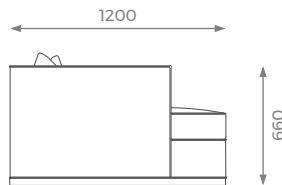

DIMENSIONS

ST-01-CC-07

H: 660 mm | Ø: 1200 mm | SH: 400 mm

DETAILS

- Piping goes all around the structure and seat and scatter cushions.
- Seat cushions have foam wrapped feather filling.
- Wood plinth.
- 10 years construction guarantee (*for further information please contact our sales team*).