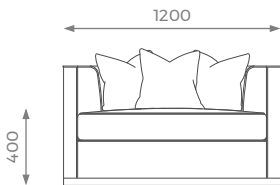

DIMENSIONS

ST-01-CC-07

H: 660 mm | Ø: 1200 mm | SH: 400 mm

DETAILS

- Piping goes all around the structure and seat and scatter cushions.
- Seat cushions have foam wrapped feather filling.
- Wood plinth.
- 10 years construction guarantee (*for further information please contact our sales team*).