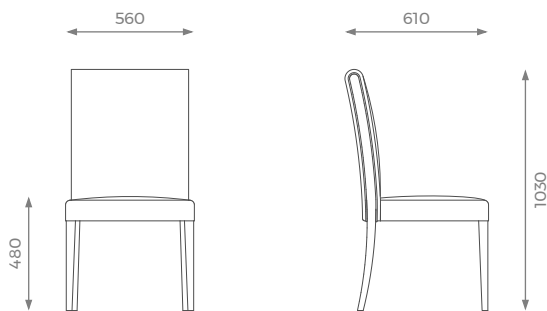

LONDON

DINING CHAIR

Hazel

Hazel is a chic chair that sits well within both the commercial and domestic environment. The solid wood frame and show wood finish emanate quality and style.

DIMENSIONS

ST-01-DC-09

H: 1030 mm | W: 560 mm | D: 610 mm | SH: 480 mm

DETAILS

- Piping on the sides.
- Wooden legs.
- 10 years construction guarantee (for further information please contact our sales team).

BESPOKE

This piece has an array of customization options, you can order a CAD technical drawing (additional cost) or/and give property access for fine measuring checks to ensure maximum precision on your bespoke order. For further questions feel free to contact our sales team and with the help of our experts we help you solve all your questions.

PLAIN
2m

PATTERN / VELVET
3m

LEATHER
4.5 sqm

SHOWROOM
5 PHOENIX TRADING ESTATE
BILTON ROAD | PERIVALE UB6 7DZ

WWW.SOFAANDMORE.CO.UK
INFO@SOFAANDMORE.CO.UK
+44 0208 997 1500

ALL THE DIMENSIONS ARE IN MILLIMETERS.
DESIGN AND SPECIFICATIONS ARE SUBJECT
TO CHANGE WITHOUT NOTICE.
PRINTED COLORS ARE TO BE CONSIDERED
AS PURELY INDICATIVE.