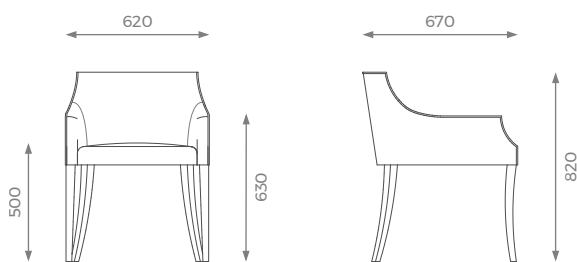

ST-01-DC-17

H: 820 mm | W: 620 mm | D: 670 mm | SH: 500 mm | AH: 630 mm

DETAILS

- Piping on the back and arms.
- Wooden legs.
- 10 years construction guarantee (for further information please contact our sales team).

PLAIN
2.9m

PATTERN / VELVET
3.5m

LEATHER
4.7 sqm

SHOWROOM

5 PHOENIX TRADING ESTATE
BILTON ROAD | PERIVALE UB6 7DZ

WWW.SOFAANDMORE.CO.UK

INFO@SOFAANDMORE.CO.UK
+44 0208 997 1500

ALL THE DIMENSIONS ARE IN MILLIMETERS.
DESIGN AND SPECIFICATIONS ARE SUBJECT
TO CHANGE WITHOUT NOTICE.
PRINTED COLORS ARE TO BE CONSIDERED
AS PURELY INDICATIVE.