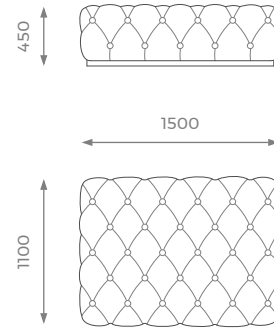

LONDON

MEDIUM

ST-01-TT-03-M

H: 450 mm | W: 1100 mm | D: 1100 mm

PLAIN
6m

PATTERN / VELVET
7.5m

LEATHER
10 sqm

LARGE

ST-01-TT-03-L

H: 450 mm | W: 1500 mm | D: 1100 mm

PLAIN
8m

PATTERN / VELVET
9.5m

LEATHER
13 sqm

EXTRA LARGE

ST-01-TT-03-XL

H: 450 mm | W: 1900 mm | D: 1300 mm