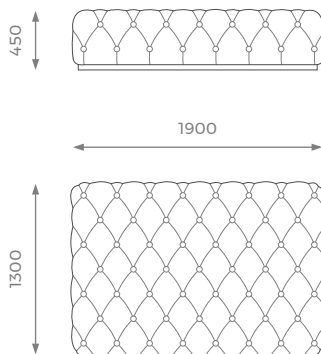

ST-01-TT-03-L

H: 450 mm | W: 1500 mm | D: 1100 mm

PLAIN
8m

PATTERN / VELVET
9.5m

LEATHER
13 sqm

EXTRA LARGE

ST-01-TT-03-XL

H: 450 mm | W: 1900 mm | D: 1300 mm

PLAIN
10m

PATTERN / VELVET
12m

LEATHER
16 sqm

SHOWROOM
5 PHOENIX TRADING ESTATE
BILTON ROAD | PERIVALE UB6 7DZ

WWW.SOFAANDMORE.CO.UK
INFO@SOFAANDMORE.CO.UK
+44 0208 997 1500

ALL THE DIMENSIONS ARE IN MILLIMETERS.
DESIGN AND SPECIFICATIONS ARE SUBJECT
TO CHANGE WITHOUT NOTICE.
PRINTED COLORS ARE TO BE CONSIDERED
AS PURELY INDICATIVE.