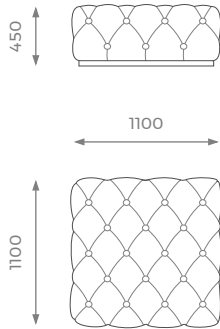

LONDON

MEDIUM

ST-01-TT-03-M

H: 450 mm | W: 1100 mm | D: 1100 mm

PLAIN
6m

PATTERN / VELVET
7.5m

LEATHER
10 sqm

LARGE

ST-01-TT-03-L

H: 450 mm | W: 1500 mm | D: 1100 mm

PLAIN
8m

PATTERN / VELVET
9.5m

LEATHER
13 sqm

EXTRA LARGE

ST-01-TT-03-XL

H: 450 mm | W: 1900 mm | D: 1300 mm