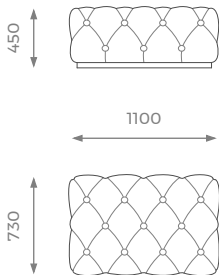

SMALL

ST-01-TT-03-S

H: 450 mm | W: 1100 mm | D: 730 mm

PLAIN
5.5m

PATTERN / VELVET
6.6m

LEATHER
9.1 sqm

DETAILS

- Pulled deep buttoning on all sides.
- Wood plinth.
- 10 years construction guarantee (*for further information please contact our sales team*).

LONDON

MEDIUM

ST-01-TT-03-M

H: 450 mm | W: 1100 mm | D: 1100 mm

PLAIN
6m

PATTERN / VELVET
7.5m

LEATHER
10 sqm

LARGE

ST-01-TT-03-L

H: 450 mm | W: 1500 mm | D: 1100 mm

PLAIN
8m

PATTERN / VELVET
9.5m

LEATHER
13 sqm

EXTRA LARGE

ST-01-TT-03-XL

H: 450 mm | W: 1900 mm | D: 1300 mm