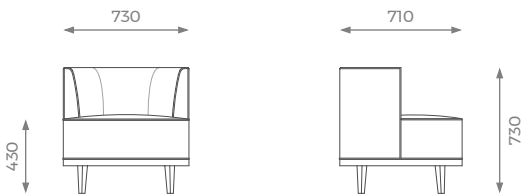

DIMENSIONS

ST-01-CC-03

H: 730 mm | W: 730 mm | D: 710 mm | SH: 430 mm

DETAILS

- Piping goes all around the structure and seat cushion.
- Wood plinth.
- 10 years construction guarantee (*for further information please contact our sales team*).