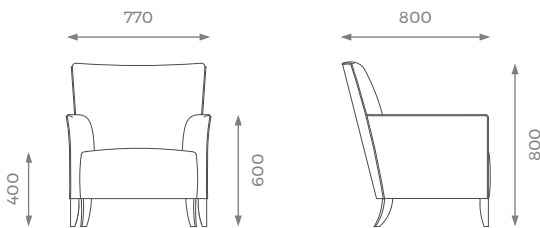

## OCCASIONAL CHAIR

## DIMENSIONS

ST-01-CC-01

H: 800 mm | W: 770 mm | D: 800 mm | SH: 400 mm