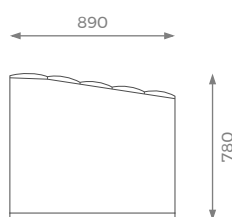

1.5 SEATER

ST-01-SF-01-15

H: 780 mm | W: 1200 mm | D: 890 mm | SH: 370 mm | AH: 670 mm

PLAIN
8 m

PATTERN / VELVET
9 m

LEATHER
12 sqm

SHOWROOM

5 PHOENIX TRADING ESTATE
BILTON ROAD | PERIVALE UB6 7DZ

WWW.SOFAANDMORE.CO.UK

INFO@SOFAANDMORE.CO.UK
+44 0208 997 1500

ALL THE DIMENSIONS ARE IN MILLIMETERS.
DESIGN AND SPECIFICATIONS ARE SUBJECT
TO CHANGE WITHOUT NOTICE.
PRINTED COLORS ARE TO BE CONSIDERED
AS PURELY INDICATIVE.