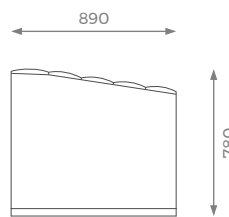

3.5 SEATER

ST-01-SF-01-35

H: 780 mm | W: 2400 mm | D: 890 mm | SH: 370 mm | AH: 670 mm

- PLAIN 16m
- PATTERN / VELVET 19m
- LEATHER 26 sqm

SHOWROOM

5 PHOENIX TRADING ESTATE
BILTON ROAD | PERIVALE UB6 7DZ

WWW.SOFAANDMORE.CO.UK

INFO@SOFAANDMORE.CO.UK
+44 0208 997 1500

ALL THE DIMENSIONS ARE IN MILLIMETERS.
DESIGN AND SPECIFICATIONS ARE SUBJECT
TO CHANGE WITHOUT NOTICE.
PRINTED COLORS ARE TO BE CONSIDERED
AS PURELY INDICATIVE.