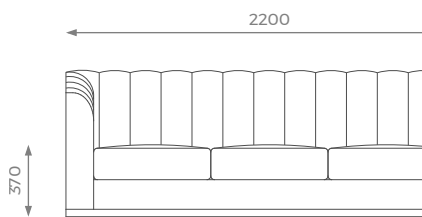

## 2 SEATER

ST-01-SF-01-20

H: 780 mm | W: 1600 mm | D: 890 mm | SH: 370 mm | AH: 670 mm

- PLAIN 10m 
- PATTERN / VELVET 12m 
- LEATHER 17 sqm 

## 2.5 SEATER

ST-01-SF-01-25

H: 780 mm | W: 2000 mm | D: 890 mm | SH: 370 mm | AH: 670 mm

- PLAIN 12m 
- PATTERN / VELVET 15m 
- LEATHER 20 sqm 

## 3 SEATER

ST-01-SF-01-30

H: 780 mm | W: 2200 mm | D: 890 mm | SH: 370 mm | AH: 670 mm

- PLAIN 14m 
- PATTERN / VELVET 17m 
- LEATHER 23 sqm 

## 3.5 SEATER

ST-01-SF-01-35

H: 780 mm | W: 2400 mm | D: 890 mm | SH: 370 mm | AH: 670 mm

- PLAIN 16m 
- PATTERN / VELVET 19m 
- LEATHER 26 sqm 