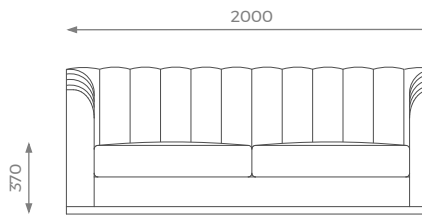

## 2 SEATER

ST-01-SF-01-20

H: 780 mm | W: 1600 mm | D: 890 mm | SH: 370 mm | AH: 670 mm

- PLAIN 10m 
- PATTERN / VELVET 12m 
- LEATHER 17 sqm 

## 2.5 SEATER

ST-01-SF-01-25

H: 780 mm | W: 2000 mm | D: 890 mm | SH: 370 mm | AH: 670 mm

- PLAIN 12m 
- PATTERN / VELVET 15m 
- LEATHER 20 sqm 

## 3 SEATER

ST-01-SF-01-30

H: 780 mm | W: 2200 mm | D: 890 mm | SH: 370 mm | AH: 670 mm

- PLAIN 14m 
- PATTERN / VELVET 17m 
- LEATHER 23 sqm 

## 3.5 SEATER

ST-01-SF-01-35

H: 780 mm | W: 2400 mm | D: 890 mm | SH: 370 mm | AH: 670 mm

- PLAIN 16m 
- PATTERN / VELVET 19m 
- LEATHER 26 sqm 