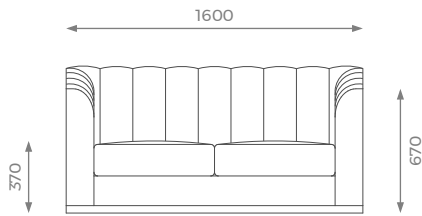

### WWW.SOFAANDMORE.CO.UK

INFO@SOFAANDMORE.CO.UK  
+44 0208 997 1500

ALL THE DIMENSIONS ARE IN MILLIMETERS.  
DESIGN AND SPECIFICATIONS ARE SUBJECT  
TO CHANGE WITHOUT NOTICE.  
PRINTED COLORS ARE TO BE CONSIDERED  
AS PURELY INDICATIVE.

## 2 SEATER

ST-01-SF-01-20

H: 780 mm | W: 1600 mm | D: 890 mm | SH: 370 mm | AH: 670 mm

- PLAIN 10m 
- PATTERN / VELVET 12m 
- LEATHER 17 sqm 

## 2.5 SEATER

ST-01-SF-01-25

H: 780 mm | W: 2000 mm | D: 890 mm | SH: 370 mm | AH: 670 mm

- PLAIN 12m 
- PATTERN / VELVET 15m 
- LEATHER 20 sqm 

## 3.5 SEATER

ST-01-SF-01-35

H: 780 mm | W: 2400 mm | D: 890 mm | SH: 370 mm | AH: 670 mm

- PLAIN 16m 
- PATTERN / VELVET 19m 
- LEATHER 26 sqm 