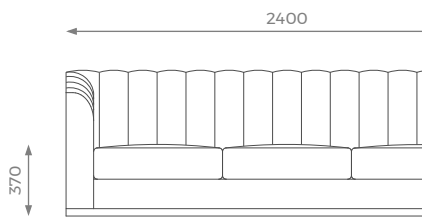

## 2 SEATER

ST-01-SF-01-20

H: 780 mm | W: 1600 mm | D: 890 mm | SH: 370 mm | AH: 670 mm

- PLAIN 10m 
- PATTERN / VELVET 12m 
- LEATHER 17 sqm 

## 2.5 SEATER

ST-01-SF-01-25

H: 780 mm | W: 2000 mm | D: 890 mm | SH: 370 mm | AH: 670 mm

- PLAIN 12m 
- PATTERN / VELVET 15m 
- LEATHER 20 sqm 

## 3 SEATER

ST-01-SF-01-30

H: 780 mm | W: 2200 mm | D: 890 mm | SH: 370 mm | AH: 670 mm

- PLAIN 14m 
- PATTERN / VELVET 17m 
- LEATHER 23 sqm 

## 3.5 SEATER

ST-01-SF-01-35

H: 780 mm | W: 2400 mm | D: 890 mm | SH: 370 mm | AH: 670 mm

- PLAIN 16m 
- PATTERN / VELVET 19m 
- LEATHER 26 sqm 