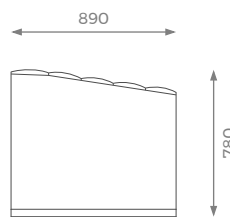

3 SEATER

ST-01-SF-01-30

H: 780 mm | W: 2200 mm | D: 890 mm | SH: 370 mm | AH: 670 mm

- PLAIN 14m
- PATTERN / VELVET 17m
- LEATHER 23 sqm