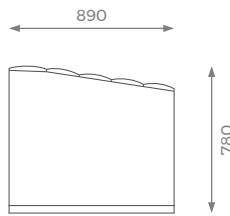

2 SEATER

ST-01-SF-01-20

H: 780 mm | W: 1600 mm | D: 890 mm | SH: 370 mm | AH: 670 mm

- PLAIN 10m
- PATTERN / VELVET 12m
- LEATHER 17 sqm