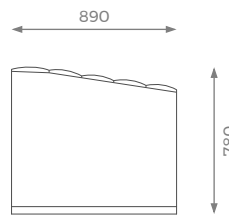

2.5 SEATER

ST-01-SF-01-25

H: 780 mm | W: 2000 mm | D: 890 mm | SH: 370 mm | AH: 670 mm

- PLAIN 12m
- PATTERN / VELVET 15m
- LEATHER 20 sqm