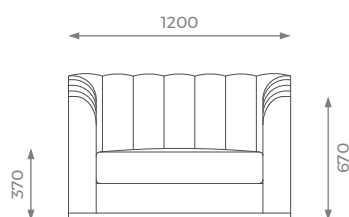

## 1.5 SEATER

ST-01-SF-01-15

H: 780 mm | W: 1200 mm | D: 890 mm | SH: 370 mm | AH: 670 mm

PLAIN  
8 m

PATTERN / VELVET  
9 m

LEATHER  
12 sqm

## 2 SEATER

ST-01-SF-01-20

H: 780 mm | W: 1600 mm | D: 890 mm | SH: 370 mm | AH: 670 mm

- PLAIN 10m 
- PATTERN / VELVET 12m 
- LEATHER 17 sqm 

## 2.5 SEATER

ST-01-SF-01-25

H: 780 mm | W: 2000 mm | D: 890 mm | SH: 370 mm | AH: 670 mm

- PLAIN 12m 
- PATTERN / VELVET 15m 
- LEATHER 20 sqm 

## 3.5 SEATER

ST-01-SF-01-35

H: 780 mm | W: 2400 mm | D: 890 mm | SH: 370 mm | AH: 670 mm

- PLAIN 16m 
- PATTERN / VELVET 19m 
- LEATHER 26 sqm 