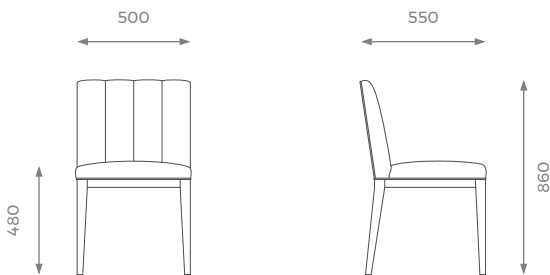

## DINING CHAIR

## DIMENSIONS

ST-01-DC-11

H: 860 mm | W: 500 mm | D: 550 mm | SH: 480 mm

PLAIN  
1.6m

PATTERN / VELVET  
1.8m

LEATHER  
2.6 sqm