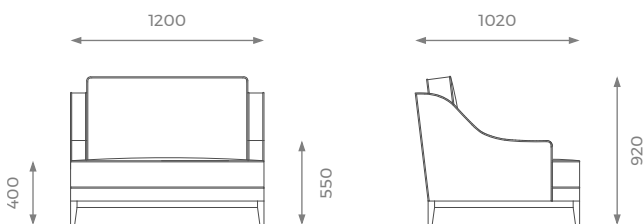

## 1.5 SEATER

ST-01-SF-10-15

H: 920 mm | W: 1200 mm | D: 1020 mm | SH: 400 mm | AH: 550 mm

PLAIN  
9m

PATTERN / VELVET  
11m

LEATHER  
13.5 sqm

## 2 SEATER

ST-01-SF-10-20

H: 920 mm | W: 1600 mm | D: 1020 mm | SH: 400 mm | AH: 550 mm

PLAIN  
13m 

PATTERN / VELVET  
14.5m 

LEATHER  
17 sqm 

## 2.5 SEATER

ST-01-SF-10-25

H: 920 mm | W: 1900 mm | D: 1020 mm | SH: 400 mm | AH: 550 mm

PLAIN  
14m 

PATTERN / VELVET  
15.5m 

LEATHER  
18.5 sqm 

## 3.5 SEATER

ST-01-SF-10-35

H: 920 mm | W: 2500 mm | D: 1020 mm | SH: 400 mm | AH: 550 mm

PLAIN  
17m 

PATTERN / VELVET  
19m 

LEATHER  
22.5 sqm 