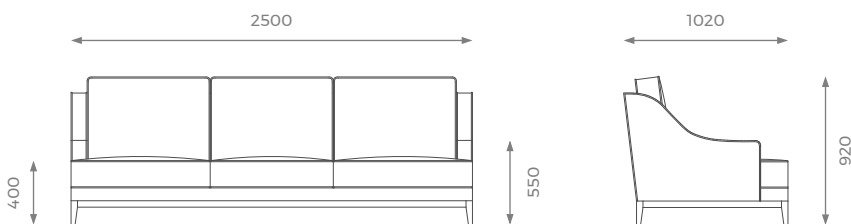

## 2.5 SEATER

ST-01-SF-10-25

H: 920 mm | W: 1900 mm | D: 1020 mm | SH: 400 mm | AH: 550 mm

PLAIN  
14m 

PATTERN / VELVET  
15.5m 

LEATHER  
18.5 sqm 

## 3 SEATER

ST-01-SF-10-30

H: 730 mm | W: 2350 mm | D: 900 mm | SH: 400 mm

PLAIN  
16m 

PATTERN / VELVET  
18.5m 

LEATHER  
21.5 sqm 

## 3.5 SEATER

ST-01-SF-10-35

H: 920 mm | W: 2500 mm | D: 1020 mm | SH: 400 mm | AH: 550 mm

PLAIN  
17m 

PATTERN / VELVET  
19m 

LEATHER  
22.5 sqm 