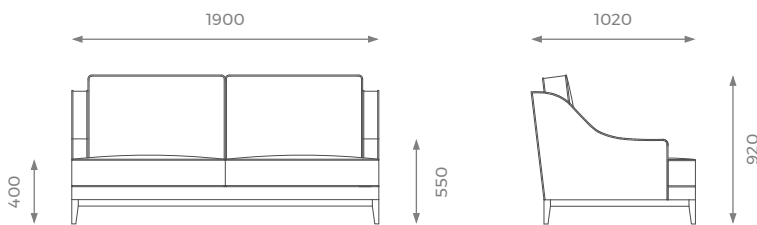

## 2 SEATER

ST-01-SF-10-20

H: 920 mm | W: 1600 mm | D: 1020 mm | SH: 400 mm | AH: 550 mm

PLAIN  
13m 

PATTERN / VELVET  
14.5m 

LEATHER  
17 sqm 

## 2.5 SEATER

ST-01-SF-10-25

H: 920 mm | W: 1900 mm | D: 1020 mm | SH: 400 mm | AH: 550 mm

PLAIN  
14m 

PATTERN / VELVET  
15.5m 

LEATHER  
18.5 sqm 

## 3 SEATER

ST-01-SF-10-30

H: 730 mm | W: 2350 mm | D: 900 mm | SH: 400 mm

PLAIN  
16m 

PATTERN / VELVET  
18.5m 

LEATHER  
21.5 sqm 

## 3.5 SEATER

ST-01-SF-10-35

H: 920 mm | W: 2500 mm | D: 1020 mm | SH: 400 mm | AH: 550 mm

PLAIN  
17m 

PATTERN / VELVET  
19m 

LEATHER  
22.5 sqm 