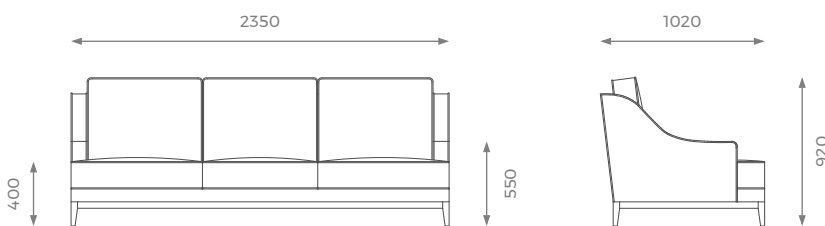

## 2 SEATER

ST-01-SF-10-20

H: 920 mm | W: 1600 mm | D: 1020 mm | SH: 400 mm | AH: 550 mm

PLAIN  
13m 

PATTERN / VELVET  
14.5m 

LEATHER  
17 sqm 

## 2.5 SEATER

ST-01-SF-10-25

H: 920 mm | W: 1900 mm | D: 1020 mm | SH: 400 mm | AH: 550 mm

PLAIN  
14m 

PATTERN / VELVET  
15.5m 

LEATHER  
18.5 sqm 

## 3 SEATER

ST-01-SF-10-30

H: 730 mm | W: 2350 mm | D: 900 mm | SH: 400 mm

PLAIN  
16m 

PATTERN / VELVET  
18.5m 

LEATHER  
21.5 sqm 

## 3.5 SEATER

ST-01-SF-10-35

H: 920 mm | W: 2500 mm | D: 1020 mm | SH: 400 mm | AH: 550 mm

PLAIN  
17m 

PATTERN / VELVET  
19m 

LEATHER  
22.5 sqm 