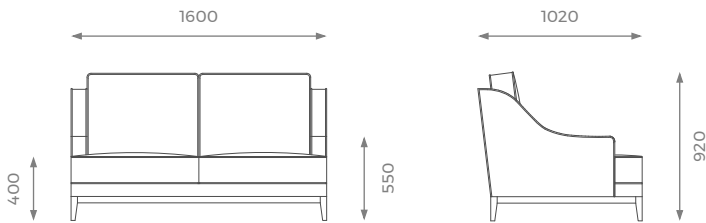

## 1.5 SEATER

ST-01-SF-10-15

H: 920 mm | W: 1200 mm | D: 1020 mm | SH: 400 mm | AH: 550 mm

PLAIN  
9m

PATTERN / VELVET  
11m

LEATHER  
13.5 sqm

### SHOWROOM

5 PHOENIX TRADING ESTATE  
BILTON ROAD | PERIVALE UB6 7DZ

[WWW.SOFAANDMORE.CO.UK](http://WWW.SOFAANDMORE.CO.UK)

[INFO@SOFAANDMORE.CO.UK](mailto:INFO@SOFAANDMORE.CO.UK)  
+44 0208 997 1500

ALL THE DIMENSIONS ARE IN MILLIMETERS.  
DESIGN AND SPECIFICATIONS ARE SUBJECT  
TO CHANGE WITHOUT NOTICE.  
PRINTED COLORS ARE TO BE CONSIDERED  
AS PURELY INDICATIVE.

## 2 SEATER

ST-01-SF-10-20

H: 920 mm | W: 1600 mm | D: 1020 mm | SH: 400 mm | AH: 550 mm

PLAIN  
13m 

PATTERN / VELVET  
14.5m 

LEATHER  
17 sqm 

## 2.5 SEATER

ST-01-SF-10-25

H: 920 mm | W: 1900 mm | D: 1020 mm | SH: 400 mm | AH: 550 mm

PLAIN  
14m 

PATTERN / VELVET  
15.5m 

LEATHER  
18.5 sqm 