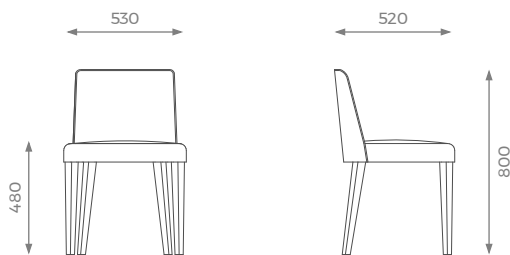

LONDON

DINING CHAIR

Base

The rich padding and proportional shape of the Base dining chair ensure an enjoyable sitting experience. The solid wood frame and show wood finish emanate quality and style. This elegant chair sits well within both the commercial and domestic environment.

DIMENSIONS

ST-01-DC-12

H: 800 mm | W: 530 mm | D: 520 mm | SH: 480 mm

DETAILS

- Piping on the back.
- Wooden legs.
- 10 years construction guarantee (*for further information please contact our sales team*).

PLAIN
1.5m

PATTERN / VELVET
2.5m

LEATHER
4.5 sqm

SHOWROOM
5 PHOENIX TRADING ESTATE
BILTON ROAD | PERIVALE UB6 7DZ

WWW.SOFAANDMORE.CO.UK
INFO@SOFAANDMORE.CO.UK
+44 0208 997 1500

ALL THE DIMENSIONS ARE IN MILLIMETERS.
DESIGN AND SPECIFICATIONS ARE SUBJECT
TO CHANGE WITHOUT NOTICE.
PRINTED COLORS ARE TO BE CONSIDERED
AS PURELY INDICATIVE.