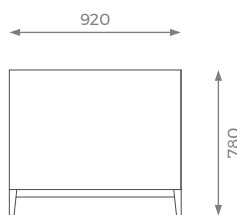

1.5 SEATER

ST-01-SF-02-15

H: 780 mm | W: 1380 mm | D: 920 mm | SH: 400 mm

PLAIN
8 m

PATTERN / VELVET
9.5 m

LEATHER
12 sq m

SHOWROOM

5 PHOENIX TRADING ESTATE
BILTON ROAD | PERIVALE UB6 7DZ

LONDON

2 SEATER

ST-01-SF-02-20

H: 780 mm | W: 1600 mm | D: 920 mm | SH: 400 mm

- PLAIN 12m 
- PATTERN / VELVET 14m 
- LEATHER 17 sqm 

2.5 SEATER

ST-01-SF-02-25

H: 780 mm | W: 1900 mm | D: 920 mm | SH: 400 mm

- PLAIN 13m 
- PATTERN / VELVET 14.5m 
- LEATHER 18 sqm 

3 SEATER

ST-01-SF-02-30

H: 780 mm | W: 2200 mm | D: 920 mm | SH: 400 mm

- PLAIN 15m 
- PATTERN / VELVET 19m 
- LEATHER 22 sqm 

3.5 SEATER

ST-01-SF-02-35

H: 780 mm | W: 2400 mm | D: 920 mm | SH: 400 mm

- PLAIN 16m 
- PATTERN / VELVET 20m 
- LEATHER 25 sqm 

SHOWROOM

5 PHOENIX TRADING ESTATE
BILTON ROAD | PERIVALE UB6 7DZ

WWW.SOFAANDMORE.CO.UK

INFO@SOFAANDMORE.CO.UK
+44 0208 997 1500