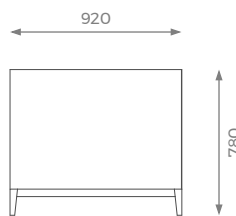

LONDON

2 SEATER

ST-01-SF-02-20

H: 780 mm | W: 1600 mm | D: 920 mm | SH: 400 mm

- PLAIN 12m 
- PATTERN / VELVET 14m 
- LEATHER 17 sqm 

2.5 SEATER

ST-01-SF-02-25

H: 780 mm | W: 1900 mm | D: 920 mm | SH: 400 mm

- PLAIN 13m 
- PATTERN / VELVET 14.5m 
- LEATHER 18 sqm 

3 SEATER

ST-01-SF-02-30

H: 780 mm | W: 2200 mm | D: 920 mm | SH: 400 mm

- PLAIN 15m 
- PATTERN / VELVET 19m 
- LEATHER 22 sqm 

3.5 SEATER

ST-01-SF-02-35

H: 780 mm | W: 2400 mm | D: 920 mm | SH: 400 mm

- PLAIN 16m 
- PATTERN / VELVET 20m 
- LEATHER 25 sqm 

SHOWROOM

5 PHOENIX TRADING ESTATE
BILTON ROAD | PERIVALE UB6 7DZ

WWW.SOFAANDMORE.CO.UK

INFO@SOFAANDMORE.CO.UK
+44 0208 997 1500