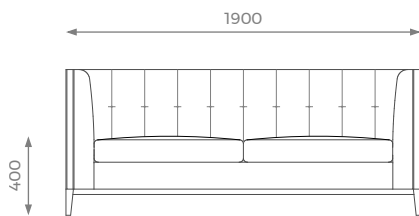

LONDON

2 SEATER

ST-01-SF-02-20

H: 780 mm | W: 1600 mm | D: 920 mm | SH: 400 mm

- PLAIN 12m 
- PATTERN / VELVET 14m 
- LEATHER 17 sqm 

2.5 SEATER

ST-01-SF-02-25

H: 780 mm | W: 1900 mm | D: 920 mm | SH: 400 mm

- PLAIN 13m 
- PATTERN / VELVET 14.5m 
- LEATHER 18 sqm 

3 SEATER

ST-01-SF-02-30

H: 780 mm | W: 2200 mm | D: 920 mm | SH: 400 mm

- PLAIN 15m 
- PATTERN / VELVET 19m 
- LEATHER 22 sqm 

3.5 SEATER

ST-01-SF-02-35