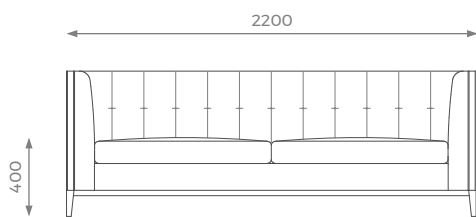

LONDON

2 SEATER

ST-01-SF-02-20

H: 780 mm | W: 1600 mm | D: 920 mm | SH: 400 mm

- PLAIN 12m 
- PATTERN / VELVET 14m 
- LEATHER 17 sqm 

2.5 SEATER

ST-01-SF-02-25

H: 780 mm | W: 1900 mm | D: 920 mm | SH: 400 mm

- PLAIN 13m 
- PATTERN / VELVET 14.5m 
- LEATHER 18 sqm 

3 SEATER

ST-01-SF-02-30

H: 780 mm | W: 2200 mm | D: 920 mm | SH: 400 mm

- PLAIN 15m 
- PATTERN / VELVET 19m 
- LEATHER 22 sqm 

3.5 SEATER

ST-01-SF-02-35