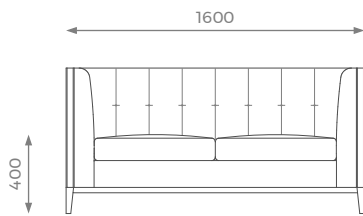

1.5 SEATER

ST-01-SF-02-15

H: 780 mm | W: 1380 mm | D: 920 mm | SH: 400 mm

PLAIN
8 m

PATTERN / VELVET
9.5 m

LEATHER
12 sq m

SHOWROOM

5 PHOENIX TRADING ESTATE
BILTON ROAD | PERIVALE UB6 7DZ

WWW.SOFAANDMORE.CO.UK

INFO@SOFAANDMORE.CO.UK
+44 0208 997 1500

ALL THE DIMENSIONS ARE IN MILLIMETERS.
DESIGN AND SPECIFICATIONS ARE SUBJECT
TO CHANGE WITHOUT NOTICE.
PRINTED COLORS ARE TO BE CONSIDERED
AS PURELY INDICATIVE.

LONDON

2 SEATER

ST-01-SF-02-20

H: 780 mm | W: 1600 mm | D: 920 mm | SH: 400 mm

- PLAIN 12m 
- PATTERN / VELVET 14m 
- LEATHER 17 sqm 

2.5 SEATER

ST-01-SF-02-25

H: 780 mm | W: 1900 mm | D: 920 mm | SH: 400 mm

- PLAIN 13m 
- PATTERN / VELVET 14.5m 
- LEATHER 18 sqm 

3 SEATER

ST-01-SF-02-30

H: 780 mm | W: 2200 mm | D: 920 mm | SH: 400 mm

- PLAIN 15m 
- PATTERN / VELVET 19m 
- LEATHER 22 sqm 

3.5 SEATER

ST-01-SF-02-35