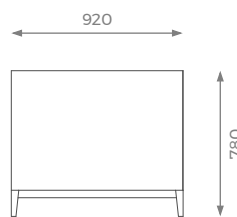

LONDON

2 SEATER

ST-01-SF-02-20

H: 780 mm | W: 1600 mm | D: 920 mm | SH: 400 mm

- PLAIN 12m 
- PATTERN / VELVET 14m 
- LEATHER 17 sqm 

2.5 SEATER

ST-01-SF-02-25

H: 780 mm | W: 1900 mm | D: 920 mm | SH: 400 mm

- PLAIN 13m 
- PATTERN / VELVET 14.5m 
- LEATHER 18 sqm 

3 SEATER

ST-01-SF-02-30

H: 780 mm | W: 2200 mm | D: 920 mm | SH: 400 mm

- PLAIN 15m 
- PATTERN / VELVET 19m 
- LEATHER 22 sqm 

3.5 SEATER

ST-01-SF-02-35

H: 780 mm | W: 2400 mm | D: 920 mm | SH: 400 mm

- PLAIN 16m 
- PATTERN / VELVET 20m 
- LEATHER 25 sqm 

SHOWROOM

5 PHOENIX TRADING ESTATE
BILTON ROAD | PERIVALE UB6 7DZ

WWW.SOFAANDMORE.CO.UK

INFO@SOFAANDMORE.CO.UK
+44 0208 997 1500