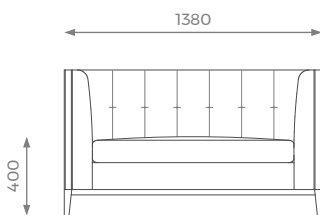

1.5 SEATER

ST-01-SF-02-15

H: 780 mm | W: 1380 mm | D: 920 mm | SH: 400 mm

PLAIN
8 m

PATTERN / VELVET
9.5 m

LEATHER
12 sq m

SHOWROOM

5 PHOENIX TRADING ESTATE
BILTON ROAD | PERIVALE UB6 7DZ

LONDON

2 SEATER

ST-01-SF-02-20

H: 780 mm | W: 1600 mm | D: 920 mm | SH: 400 mm

- PLAIN 12m 
- PATTERN / VELVET 14m 
- LEATHER 17 sqm 

2.5 SEATER

ST-01-SF-02-25

H: 780 mm | W: 1900 mm | D: 920 mm | SH: 400 mm

- PLAIN 13m 
- PATTERN / VELVET 14.5m 
- LEATHER 18 sqm 

3 SEATER

ST-01-SF-02-30

H: 780 mm | W: 2200 mm | D: 920 mm | SH: 400 mm

- PLAIN 15m 
- PATTERN / VELVET 19m 
- LEATHER 22 sqm 

3.5 SEATER

ST-01-SF-02-35

H: 780 mm | W: 2400 mm | D: 920 mm | SH: 400 mm

- PLAIN 16m 
- PATTERN / VELVET 20m 
- LEATHER 25 sqm 

SHOWROOM

5 PHOENIX TRADING ESTATE
BILTON ROAD | PERIVALE UB6 7DZ

WWW.SOFAANDMORE.CO.UK

INFO@SOFAANDMORE.CO.UK
+44 0208 997 1500