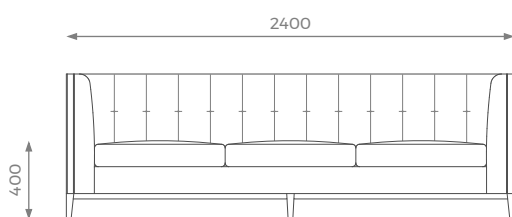

LONDON

2 SEATER

ST-01-SF-02-20

H: 780 mm | W: 1600 mm | D: 920 mm | SH: 400 mm

- PLAIN 12m 
- PATTERN / VELVET 14m 
- LEATHER 17 sqm 

2.5 SEATER

ST-01-SF-02-25

H: 780 mm | W: 1900 mm | D: 920 mm | SH: 400 mm

- PLAIN 13m 
- PATTERN / VELVET 14.5m 
- LEATHER 18 sqm 

3 SEATER

ST-01-SF-02-30

H: 780 mm | W: 2200 mm | D: 920 mm | SH: 400 mm

- PLAIN 15m 
- PATTERN / VELVET 19m 
- LEATHER 22 sqm 

3.5 SEATER

ST-01-SF-02-35

H: 780 mm | W: 2400 mm | D: 920 mm | SH: 400 mm

- PLAIN 16m 
- PATTERN / VELVET 20m 
- LEATHER 25 sqm 

SHOWROOM

5 PHOENIX TRADING ESTATE
BILTON ROAD | PERIVALE UB6 7DZ

WWW.SOFAANDMORE.CO.UK

INFO@SOFAANDMORE.CO.UK
+44 0208 997 1500