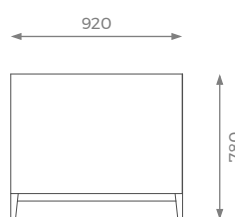

LONDON

2 SEATER

ST-01-SF-02-20

H: 780 mm | W: 1600 mm | D: 920 mm | SH: 400 mm

- PLAIN 12m 
- PATTERN / VELVET 14m 
- LEATHER 17 sqm 

2.5 SEATER

ST-01-SF-02-25

H: 780 mm | W: 1900 mm | D: 920 mm | SH: 400 mm

- PLAIN 13m 
- PATTERN / VELVET 14.5m 
- LEATHER 18 sqm 

3 SEATER

ST-01-SF-02-30

H: 780 mm | W: 2200 mm | D: 920 mm | SH: 400 mm

- PLAIN 15m 
- PATTERN / VELVET 19m 
- LEATHER 22 sqm 

3.5 SEATER

ST-01-SF-02-35

H: 780 mm | W: 2400 mm | D: 920 mm | SH: 400 mm

- PLAIN 16m 
- PATTERN / VELVET 20m 
- LEATHER 25 sqm 

SHOWROOM

5 PHOENIX TRADING ESTATE
BILTON ROAD | PERIVALE UB6 7DZ

WWW.SOFAANDMORE.CO.UK

INFO@SOFAANDMORE.CO.UK
+44 0208 997 1500