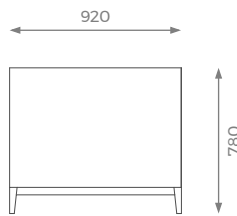

1.5 SEATER

ST-01-SF-02-15

H: 780 mm | W: 1380 mm | D: 920 mm | SH: 400 mm

PLAIN
8 m

PATTERN / VELVET
9.5 m

LEATHER
12 sq m

SHOWROOM

5 PHOENIX TRADING ESTATE
BILTON ROAD | PERIVALE UB6 7DZ

WWW.SOFAANDMORE.CO.UK

INFO@SOFAANDMORE.CO.UK
+44 0208 997 1500

ALL THE DIMENSIONS ARE IN MILLIMETERS.
DESIGN AND SPECIFICATIONS ARE SUBJECT
TO CHANGE WITHOUT NOTICE.
PRINTED COLORS ARE TO BE CONSIDERED
AS PURELY INDICATIVE.

LONDON

2 SEATER

ST-01-SF-02-20

H: 780 mm | W: 1600 mm | D: 920 mm | SH: 400 mm

- PLAIN 12m 
- PATTERN / VELVET 14m 
- LEATHER 17 sqm 

2.5 SEATER

ST-01-SF-02-25

H: 780 mm | W: 1900 mm | D: 920 mm | SH: 400 mm

- PLAIN 13m 
- PATTERN / VELVET 14.5m 
- LEATHER 18 sqm 

3 SEATER

ST-01-SF-02-30

H: 780 mm | W: 2200 mm | D: 920 mm | SH: 400 mm

- PLAIN 15m 
- PATTERN / VELVET 19m 
- LEATHER 22 sqm 

3.5 SEATER

ST-01-SF-02-35