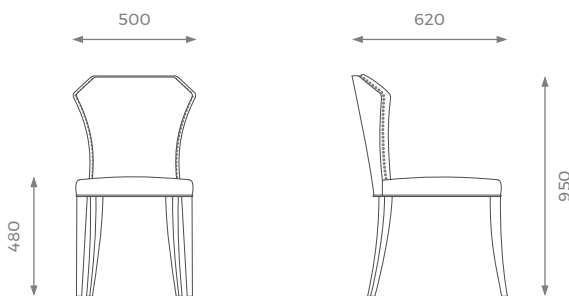

LONDON

DINING CHAIR

Anya

Anya is a luxurious dining chair with a striking look. The solid wood frame and show wood finish of the legs emanate quality, while the studded detail, that can easily be changed for piping, provide incomparable style.

DIMENSIONS

ST-01-DC-21

H: 950 mm | W: 500 mm | D: 620 mm | SH: 480 mm

DETAILS

- Stud detail on the side.
- Piping on the bottom of the seat.
- Wooden legs.
- 10 years construction guarantee (for further information please contact our sales team).

PLAIN
2.5m

PATTERN / VELVET
3.5m

LEATHER
4.5 sqm

SHOWROOM
5 PHOENIX TRADING ESTATE
BILTON ROAD | PERIVALE UB6 7DZ

WWW.SOFAANDMORE.CO.UK
INFO@SOFAANDMORE.CO.UK
+44 0208 997 1500

ALL THE DIMENSIONS ARE IN MILLIMETERS
DESIGN AND SPECIFICATIONS ARE SUBJECT
TO CHANGE WITHOUT NOTICE.
PRINTED COLORS ARE TO BE CONSIDERED
AS PURELY INDICATIVE.