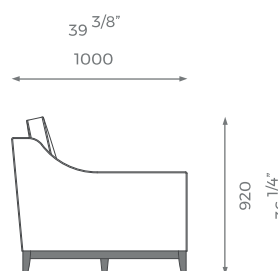

ST-01-SF-19-15

PLAIN 
9 m

PATTERN/VELVET 
11 m

LEATHER 
13.5 sq m

2 SEATER

ST-01-SF-19-20

PLAIN 
13 m

PATTERN/VELVET 
14.5 m

LEATHER 
17 sq m

2.5 SEATER

ST-01-SF-19-25

PLAIN 
14 m

PATTERN/VELVET 
15.5 m

LEATHER 
18.5 sq m

3 SEATER

ST-01-SF-19-30

PLAIN 
16 m

PATTERN/VELVET 
18.5 m

LEATHER 
21.5 sq m

LONDON

3.5 SEATER

ST-01-SF-19-35