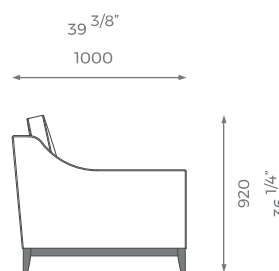

For further questions feel free to contact our sales team and with the help of our experts we help you solve all your questions.

ARMCHAIR

ST-01-SF-19-AR

PLAIN
6 m

PATTERN/VELVET
7 m

LEATHER
9 sq m

LONDON

1.5 SEATER

ST-01-SF-19-15

PLAIN 
9 m

PATTERN/VELVET 
11 m

LEATHER 
13.5 sq m

2 SEATER

ST-01-SF-19-20

PLAIN 
13 m

PATTERN/VELVET 
14.5 m

LEATHER 
17 sq m

2.5 SEATER

ST-01-SF-19-25

PLAIN 
14 m

PATTERN/VELVET 
15.5 m

LEATHER 
18.5 sq m

3 SEATER

ST-01-SF-19-30

PLAIN 
16 m

PATTERN/VELVET 
18.5 m

LEATHER 
21.5 sq m

LONDON

3.5 SEATER

ST-01-SF-19-35