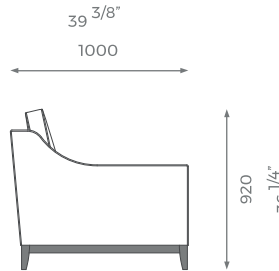

For further questions feel free to contact our sales team and with the help of our experts we help you solve all your questions.

ARMCHAIR

ST-01-SF-19-AR

PLAIN
6 m

PATTERN/VELVET
7 m

LEATHER
9 sq m

LONDON

1.5 SEATER

ST-01-SF-19-15

PLAIN 
9 m

PATTERN/VELVET 
11 m

LEATHER 
13.5 sq m

2 SEATER

ST-01-SF-19-20

PLAIN 
13 m

PATTERN/VELVET 
14.5 m

LEATHER 
17 sq m

2.5 SEATER

ST-01-SF-19-25

PLAIN 
14 m

PATTERN/VELVET 
15.5 m

LEATHER 
18.5 sq m

3 SEATER

ST-01-SF-19-30

PLAIN 
16 m

PATTERN/VELVET 
18.5 m

LEATHER 
21.5 sq m

LONDON

3.5 SEATER

ST-01-SF-19-35