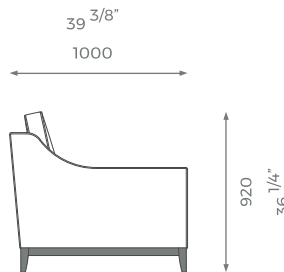

For further questions feel free to contact our sales team and with the help of our experts we help you solve all your questions.

ARMCHAIR

ST-01-SF-19-AR

PLAIN
6 m

PATTERN/VELVET
7 m

LEATHER
9 sq m

LONDON

1.5 SEATER

ST-01-SF-19-15

PLAIN 
9 m

PATTERN/VELVET 
11 m

LEATHER 
13.5 sq m

2 SEATER

ST-01-SF-19-20

PLAIN 
13 m

PATTERN/VELVET 
14.5 m

LEATHER 
17 sq m

2.5 SEATER

ST-01-SF-19-25

PLAIN 
14 m

PATTERN/VELVET 
15.5 m

LEATHER 
18.5 sq m

3 SEATER

ST-01-SF-19-30

PLAIN 
16 m

PATTERN/VELVET 
18.5 m

LEATHER 
21.5 sq m

LONDON

3.5 SEATER

ST-01-SF-19-35