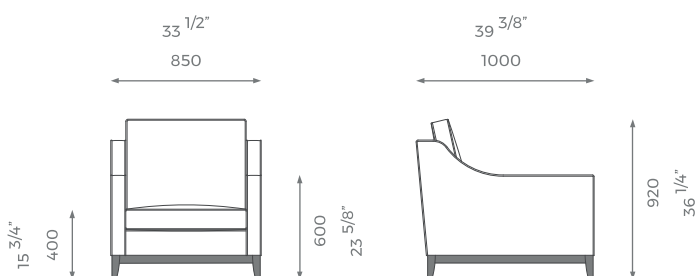

For further questions feel free to contact our sales team and with the help of our experts we help you solve all your questions.

ARMCHAIR

ST-01-SF-19-AR

PLAIN
6 m

PATTERN/VELVET
7 m

LEATHER
9 sq m

LONDON

1.5 SEATER

ST-01-SF-19-15

PLAIN 
9 m

PATTERN/VELVET 
11 m

LEATHER 
13.5 sq m

2 SEATER

ST-01-SF-19-20

PLAIN 
13 m

PATTERN/VELVET 
14.5 m

LEATHER 
17 sq m

2.5 SEATER

ST-01-SF-19-25

PLAIN 
14 m

PATTERN/VELVET 
15.5 m

LEATHER 
18.5 sq m

3 SEATER

ST-01-SF-19-30

PLAIN 
16 m

PATTERN/VELVET 
18.5 m

LEATHER 
21.5 sq m

LONDON

3.5 SEATER

ST-01-SF-19-35