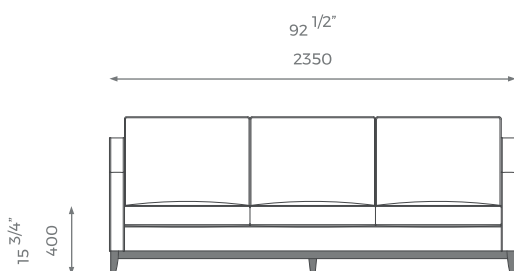

ST-01-SF-19-15

PLAIN 
9 m

PATTERN/VELVET 
11 m

LEATHER 
13.5 sq m

2 SEATER

ST-01-SF-19-20

PLAIN 
13 m

PATTERN/VELVET 
14.5 m

LEATHER 
17 sq m

2.5 SEATER

ST-01-SF-19-25

PLAIN 
14 m

PATTERN/VELVET 
15.5 m

LEATHER 
18.5 sq m

3 SEATER

ST-01-SF-19-30

PLAIN 
16 m

PATTERN/VELVET 
18.5 m

LEATHER 
21.5 sq m

LONDON

3.5 SEATER

ST-01-SF-19-35