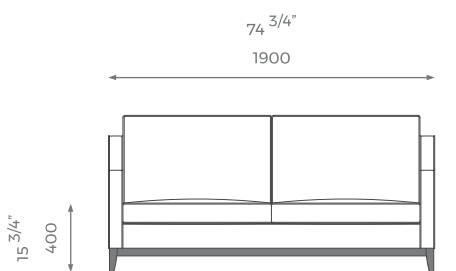

For further questions feel free to contact our sales team and with the help of our experts we help you solve all your questions.

ARMCHAIR

ST-01-SF-19-AR

PLAIN
6 m

PATTERN/VELVET
7 m

LEATHER
9 sq m

LONDON

1.5 SEATER

ST-01-SF-19-15

PLAIN 
9 m

PATTERN/VELVET 
11 m

LEATHER 
13.5 sq m

2 SEATER

ST-01-SF-19-20

PLAIN 
13 m

PATTERN/VELVET 
14.5 m

LEATHER 
17 sq m

2.5 SEATER

ST-01-SF-19-25

PLAIN 
14 m

PATTERN/VELVET 
15.5 m

LEATHER 
18.5 sq m

3 SEATER

ST-01-SF-19-30

PLAIN 
16 m

PATTERN/VELVET 
18.5 m

LEATHER 
21.5 sq m

LONDON

3.5 SEATER

ST-01-SF-19-35