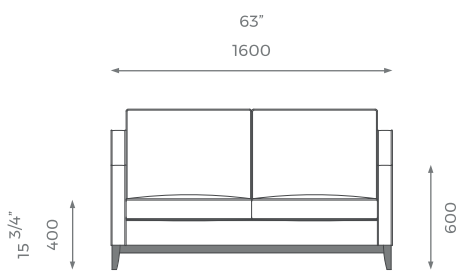

ST-01-SF-19-15

PLAIN 
9 m

PATTERN/VELVET 
11 m

LEATHER 
13.5 sq m

2 SEATER

ST-01-SF-19-20

PLAIN 
13 m

PATTERN/VELVET 
14.5 m

LEATHER 
17 sq m

2.5 SEATER

ST-01-SF-19-25

PLAIN 
14 m

PATTERN/VELVET 
15.5 m

LEATHER 
18.5 sq m

3 SEATER

ST-01-SF-19-30

PLAIN 
16 m

PATTERN/VELVET 
18.5 m

LEATHER 
21.5 sq m

LONDON

3.5 SEATER

ST-01-SF-19-35