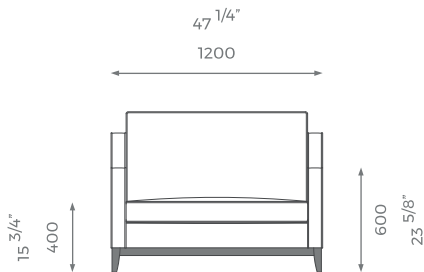

For further questions feel free to contact our sales team and with the help of our experts we help you solve all your questions.

ARMCHAIR

ST-01-SF-19-AR

PLAIN
6 m

PATTERN/VELVET
7 m

LEATHER
9 sq m

LONDON

1.5 SEATER

ST-01-SF-19-15

PLAIN 
9 m

PATTERN/VELVET 
11 m

LEATHER 
13.5 sq m

2 SEATER

ST-01-SF-19-20

PLAIN 
13 m

PATTERN/VELVET 
14.5 m

LEATHER 
17 sq m

2.5 SEATER

ST-01-SF-19-25

PLAIN 
14 m

PATTERN/VELVET 
15.5 m

LEATHER 
18.5 sq m

3 SEATER

ST-01-SF-19-30

PLAIN 
16 m

PATTERN/VELVET 
18.5 m

LEATHER 
21.5 sq m

LONDON

3.5 SEATER

ST-01-SF-19-35