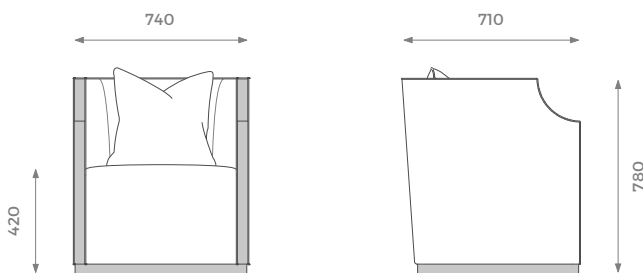

## DIMENSIONS

ST-01-CC-17

H: 780 mm | W: 740 mm | D: 710 mm | SH: 420 mm

PLAIN  
5.5m

PATTERN / VELVET  
6.5m

LEATHER  
7.4 sqm

**SHOWROOM**  
5 PHOENIX TRADING ESTATE  
BILTON ROAD | PERIVALE UB6 7DZ

**WWW.SOFAANDMORE.CO.UK**  
INFO@SOFAANDMORE.CO.UK  
+44 0208 997 1500

ALL THE DIMENSIONS ARE IN MILLIMETERS.  
DESIGN AND SPECIFICATIONS ARE SUBJECT  
TO CHANGE WITHOUT NOTICE.  
PRINTED COLORS ARE TO BE CONSIDERED  
AS PURELY INDICATIVE.