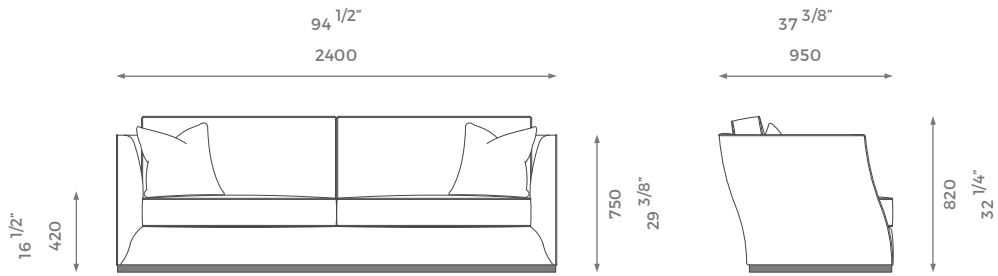

2.5 SEATER

ST-01-SF-15-25

PLAIN 
15m

PATTERN/VELVET 
18m

LEATHER 
20.5 sqm

3 SEATER

ST-01-SF-15-30

PLAIN 
17m

PATTERN/VELVET 
20m

LEATHER 
23.5 sqm

LONDON

3.5 SEATER

ST-01-SF-15-35

PLAIN
19 m

PATTERN/VELVET
22.5 m

LEATHER
26.5 sq m