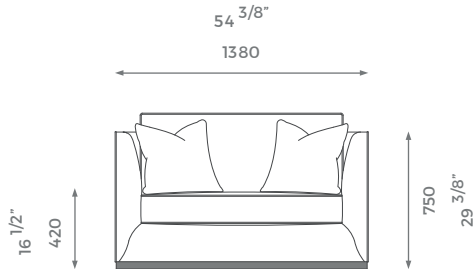

ARMCHAIR

ST-01-SF-15-AR

PLAIN
8.5 m

PATTERN/VELVET
10 m

LEATHER
11.5 sqm

LONDON

1.5 SEATER

ST-01-SF-15-15

PLAIN 
11m

PATTERN/VELVET 
13m

LEATHER 
15 sqm

2 SEATER

ST-01-SF-15-20

PLAIN 
13m

PATTERN/VELVET 
15.5m

LEATHER 
17.8 sqm

2.5 SEATER

ST-01-SF-15-25

PLAIN 
15m

PATTERN/VELVET 
18m

LEATHER 
20.5 sqm

3 SEATER

ST-01-SF-15-30

PLAIN 
17m

PATTERN/VELVET 
20m

LEATHER 
23.5 sqm

LONDON

3.5 SEATER

ST-01-SF-15-35

PLAIN
19 m

PATTERN/VELVET
22.5 m

LEATHER
26.5 sq m