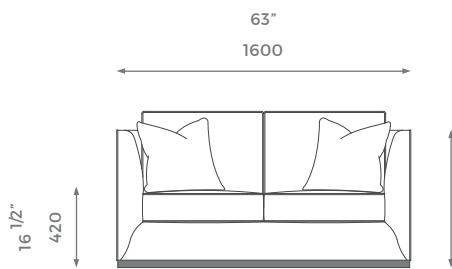

ARMCHAIR

ST-01-SF-15-AR

PLAIN
8.5 m

PATTERN/VELVET
10 m

LEATHER
11.5 sqm

LONDON

1.5 SEATER

ST-01-SF-15-15

PLAIN 
11m

PATTERN/VELVET 
13m

LEATHER 
15 sqm

2 SEATER

ST-01-SF-15-20

PLAIN 
13m

PATTERN/VELVET 
15.5m

LEATHER 
17.8 sqm

2.5 SEATER

ST-01-SF-15-25

PLAIN 
15m

PATTERN/VELVET 
18m

LEATHER 
20.5 sqm

3 SEATER

ST-01-SF-15-30

PLAIN 
17m

PATTERN/VELVET 
20m

LEATHER 
23.5 sqm

LONDON

3.5 SEATER

ST-01-SF-15-35

PLAIN
19 m

PATTERN/VELVET
22.5 m

LEATHER
26.5 sq m