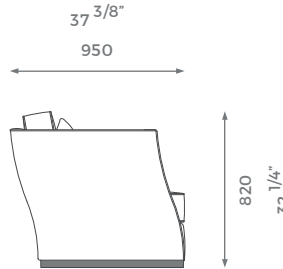

ARMCHAIR

ST-01-SF-15-AR

PLAIN
8.5 m

PATTERN/VELVET
10 m

LEATHER
11.5 sqm

LONDON

1.5 SEATER

ST-01-SF-15-15

PLAIN 
11m

PATTERN/VELVET 
13m

LEATHER 
15 sqm

2 SEATER

ST-01-SF-15-20

PLAIN 
13m

PATTERN/VELVET 
15.5m

LEATHER 
17.8 sqm

2.5 SEATER

ST-01-SF-15-25

PLAIN 
15m

PATTERN/VELVET 
18m

LEATHER 
20.5 sqm

3 SEATER

ST-01-SF-15-30

PLAIN 
17m

PATTERN/VELVET 
20m

LEATHER 
23.5 sqm

LONDON

3.5 SEATER

ST-01-SF-15-35

PLAIN
19 m

PATTERN/VELVET
22.5 m

LEATHER
26.5 sq m