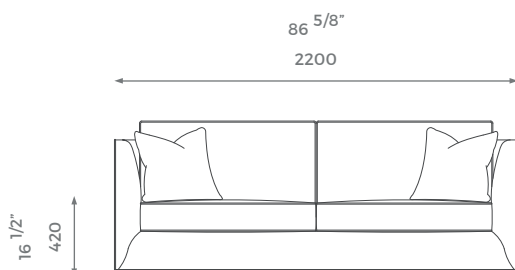

PLAIN 
11m

PATTERN/VELVET 
13m

LEATHER 
15 sqm

2 SEATER

ST-01-SF-15-20

PLAIN 
13m

PATTERN/VELVET 
15.5m

LEATHER 
17.8 sqm

2.5 SEATER

ST-01-SF-15-25

PLAIN 
15m

PATTERN/VELVET 
18m

LEATHER 
20.5 sqm

3 SEATER

ST-01-SF-15-30

PLAIN 
17m

PATTERN/VELVET 
20m

LEATHER 
23.5 sqm

LONDON

3.5 SEATER

ST-01-SF-15-35

PLAIN
19 m

PATTERN/VELVET
22.5 m

LEATHER
26.5 sq m