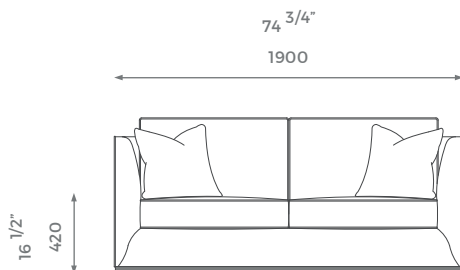

ARMCHAIR

ST-01-SF-15-AR

PLAIN
8.5 m

PATTERN/VELVET
10 m

LEATHER
11.5 sqm

LONDON

1.5 SEATER

ST-01-SF-15-15

PLAIN 
11m

PATTERN/VELVET 
13m

LEATHER 
15 sqm

2 SEATER

ST-01-SF-15-20

PLAIN 
13m

PATTERN/VELVET 
15.5m

LEATHER 
17.8 sqm

2.5 SEATER

ST-01-SF-15-25

PLAIN 
15m

PATTERN/VELVET 
18m

LEATHER 
20.5 sqm

3 SEATER

ST-01-SF-15-30

PLAIN 
17m

PATTERN/VELVET 
20m

LEATHER 
23.5 sqm

LONDON

3.5 SEATER

ST-01-SF-15-35

PLAIN
19 m

PATTERN/VELVET
22.5 m

LEATHER
26.5 sq m