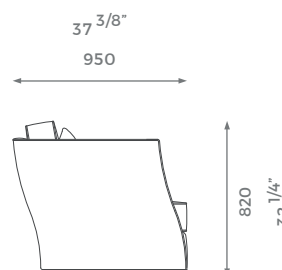

PLAIN 
11m

PATTERN/VELVET 
13m

LEATHER 
15 sqm

2 SEATER

ST-01-SF-15-20

PLAIN 
13m

PATTERN/VELVET 
15.5m

LEATHER 
17.8 sqm

2.5 SEATER

ST-01-SF-15-25

PLAIN 
15m

PATTERN/VELVET 
18m

LEATHER 
20.5 sqm

3 SEATER

ST-01-SF-15-30

PLAIN 
17m

PATTERN/VELVET 
20m

LEATHER 
23.5 sqm

LONDON

3.5 SEATER

ST-01-SF-15-35

PLAIN
19 m

PATTERN/VELVET
22.5 m

LEATHER
26.5 sq m