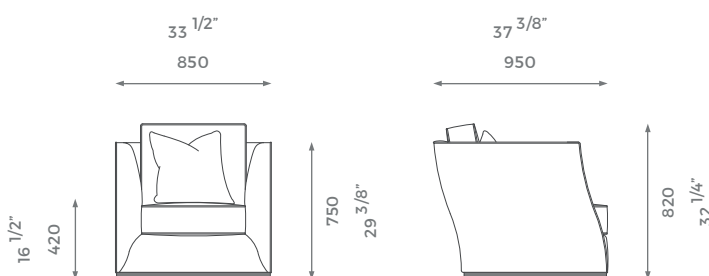

ARMCHAIR

ST-01-SF-15-AR

PLAIN
8.5 m

PATTERN/VELVET
10 m

LEATHER
11.5 sqm

LONDON

1.5 SEATER

ST-01-SF-15-15

PLAIN 
11m

PATTERN/VELVET 
13m

LEATHER 
15 sqm

2 SEATER

ST-01-SF-15-20

PLAIN 
13m

PATTERN/VELVET 
15.5m

LEATHER 
17.8 sqm

2.5 SEATER

ST-01-SF-15-25

PLAIN 
15m

PATTERN/VELVET 
18m

LEATHER 
20.5 sqm

3 SEATER

ST-01-SF-15-30

PLAIN 
17m

PATTERN/VELVET 
20m

LEATHER 
23.5 sqm

LONDON

3.5 SEATER

ST-01-SF-15-35

PLAIN
19 m

PATTERN/VELVET
22.5 m

LEATHER
26.5 sq m