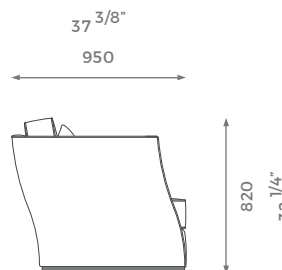

ARMCHAIR

ST-01-SF-15-AR

PLAIN
8.5 m

PATTERN/VELVET
10 m

LEATHER
11.5 sqm

LONDON

1.5 SEATER

ST-01-SF-15-15

PLAIN 
11m

PATTERN/VELVET 
13m

LEATHER 
15 sqm

2 SEATER

ST-01-SF-15-20

PLAIN 
13m

PATTERN/VELVET 
15.5m

LEATHER 
17.8 sqm

2.5 SEATER

ST-01-SF-15-25

PLAIN 
15m

PATTERN/VELVET 
18m

LEATHER 
20.5 sqm

3 SEATER

ST-01-SF-15-30

PLAIN 
17m

PATTERN/VELVET 
20m

LEATHER 
23.5 sqm

LONDON

3.5 SEATER

ST-01-SF-15-35

PLAIN
19 m

PATTERN/VELVET
22.5 m

LEATHER
26.5 sq m