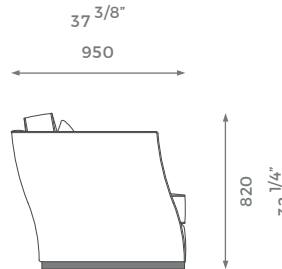

ARMCHAIR

ST-01-SF-15-AR

PLAIN
8.5 m

PATTERN/VELVET
10 m

LEATHER
11.5 sqm

LONDON

1.5 SEATER

ST-01-SF-15-15

PLAIN 
11m

PATTERN/VELVET 
13m

LEATHER 
15 sqm

2 SEATER

ST-01-SF-15-20

PLAIN 
13m

PATTERN/VELVET 
15.5m

LEATHER 
17.8 sqm

2.5 SEATER

ST-01-SF-15-25

PLAIN 
15m

PATTERN/VELVET 
18m

LEATHER 
20.5 sqm

3 SEATER

ST-01-SF-15-30

PLAIN 
17m

PATTERN/VELVET 
20m

LEATHER 
23.5 sqm

LONDON

3.5 SEATER

ST-01-SF-15-35

PLAIN
19 m

PATTERN/VELVET
22.5 m

LEATHER
26.5 sq m