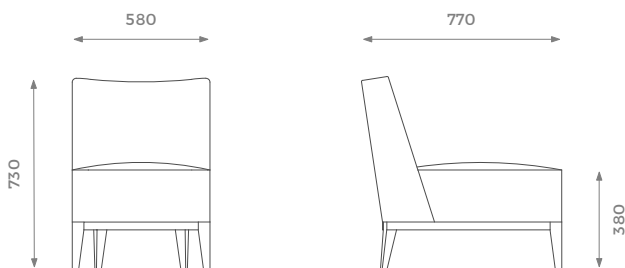

## OCCASIONAL CHAIR

# Eliza

The elegance and simplicity of the Eliza chair make it an outstanding piece. Showcasing a shallow curved back and fixed sprung seat, the eliza is versatile enough to be placed anywhere in the room.

## DIMENSIONS

ST-01-CC-04

H: 730 mm | W: 580 mm | D: 770 mm | SH: 380 mm