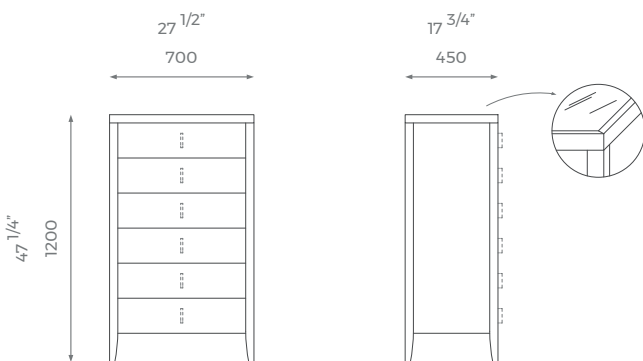

TALLBOY

Butler

The Butler tallboy is part of the Butler range of furniture and is the perfect addition to any bedroom. This refined piece comes with spacious drawers to allow perfect organization without compromising style. With a simple and modern design, Butler permits a variety of finishing touches to fit any interior scheme, from the wood body, to the top that can be lined with a fabric of your choice, leather, glass or marble stone, to the metal finish of the handles.

SMALL

ST-02-TB-01-S

DETAILS

- Customizable top.
- Drawer bottom in faux leather (see finishes).
- 2 years construction guarantee (for further information please contact our sales team).

BESPOKE

This piece has an array of customization options, you can order a CAD technical drawing (additional cost) or/and give property access for fine measuring checks to ensure maximum precision on your bespoke order. For further questions feel free to contact our sales team and with the help of our experts we help you solve all your questions.