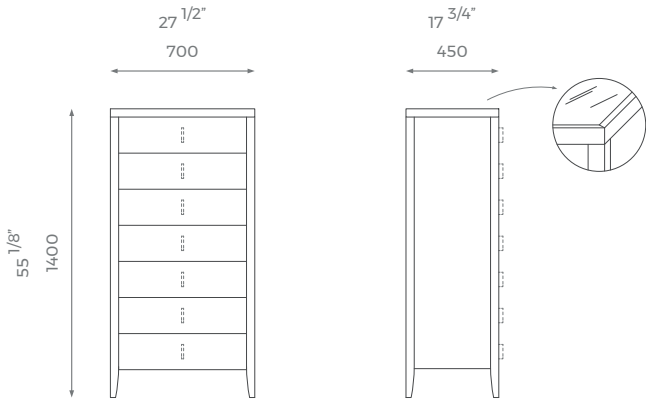

LONDON

MEDIUM

ST-02-TB-01-M

STANDARD OPTIONS AVAILABLE

WOOD
STAIN

LACQUER

METAL

MARBLE

MIRROR
& GLASS

LEATHER

HANDLES