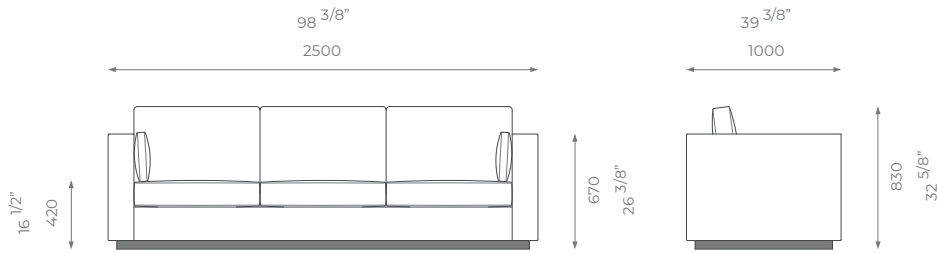

- PLAIN 10 m
- PATTERN/VELVET 12 m
- LEATHER 16 sqm

2 SEATER

ST-01-SF-17-20

- PLAIN 14 m
- PATTERN/VELVET 16.8 m
- LEATHER 22.6 sqm

2.5 SEATER

ST-01-SF-17-25

- PLAIN 15 m
- PATTERN/VELVET 18 m
- LEATHER 24.5 sqm

3 SEATER

ST-01-SF-17-30

- PLAIN 17 m
- PATTERN/VELVET 20.5 m
- LEATHER 27.5 sqm

LONDON

3.5 SEATER

ST-01-SF-17-35

PLAIN
18 m

PATTERN/VELVET
21.5 m