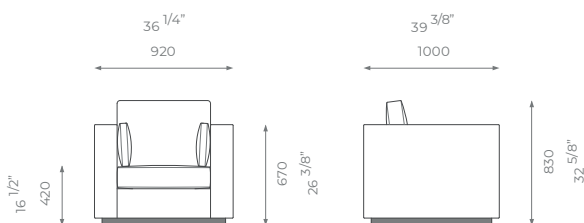

ARMCHAIR

ST-01-SF-17-AR

PLAIN 7m

PATTERN/VELVET 8.5m

LEATHER 11sqm

LONDON

1.5 SEATER

ST-01-SF-17-15

- PLAIN 10 m
- PATTERN/VELVET 12 m
- LEATHER 16 sqm

2 SEATER

ST-01-SF-17-20

- PLAIN 14 m
- PATTERN/VELVET 16.8 m
- LEATHER 22.6 sqm

2.5 SEATER

ST-01-SF-17-25

- PLAIN 15 m
- PATTERN/VELVET 18 m
- LEATHER 24.5 sqm

3 SEATER

ST-01-SF-17-30

- PLAIN 17 m
- PATTERN/VELVET 20.5 m
- LEATHER 27.5 sqm

LONDON

3.5 SEATER

ST-01-SF-17-35

PLAIN
18 m

PATTERN/VELVET
21.5 m