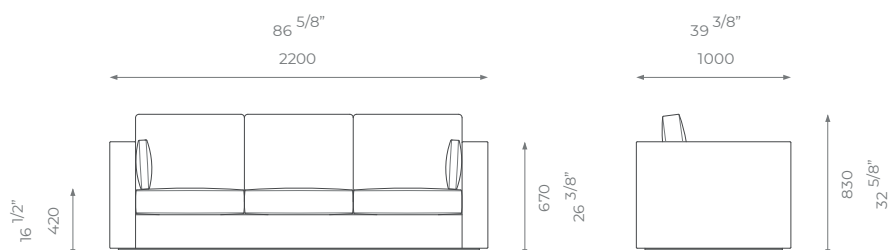

ARMCHAIR

ST-01-SF-17-AR

PLAIN 7m

PATTERN/VELVET 8.5m

LEATHER 11sqm

LONDON

1.5 SEATER

ST-01-SF-17-15

- PLAIN 10 m
- PATTERN/VELVET 12 m
- LEATHER 16 sqm

2 SEATER

ST-01-SF-17-20

- PLAIN 14 m
- PATTERN/VELVET 16.8 m
- LEATHER 22.6 sqm

2.5 SEATER

ST-01-SF-17-25

- PLAIN 15 m
- PATTERN/VELVET 18 m
- LEATHER 24.5 sqm

3 SEATER

ST-01-SF-17-30

- PLAIN 17 m
- PATTERN/VELVET 20.5 m
- LEATHER 27.5 sqm

LONDON

3.5 SEATER

ST-01-SF-17-35

PLAIN
18 m

PATTERN/VELVET
21.5 m