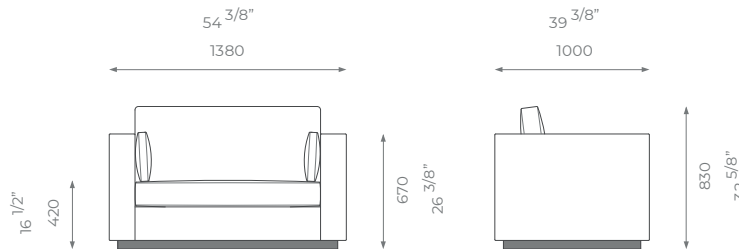

ARMCHAIR

ST-01-SF-17-AR

PLAIN 7m

PATTERN/VELVET 8.5m

LEATHER 11sqm

LONDON

1.5 SEATER

ST-01-SF-17-15

- PLAIN 10 m
- PATTERN/VELVET 12 m
- LEATHER 16 sqm

2 SEATER

ST-01-SF-17-20

- PLAIN 14 m
- PATTERN/VELVET 16.8 m
- LEATHER 22.6 sqm

2.5 SEATER

ST-01-SF-17-25

- PLAIN 15 m
- PATTERN/VELVET 18 m
- LEATHER 24.5 sqm

3 SEATER

ST-01-SF-17-30

- PLAIN 17 m
- PATTERN/VELVET 20.5 m
- LEATHER 27.5 sqm

LONDON

3.5 SEATER

ST-01-SF-17-35

PLAIN
18 m

PATTERN/VELVET
21.5 m