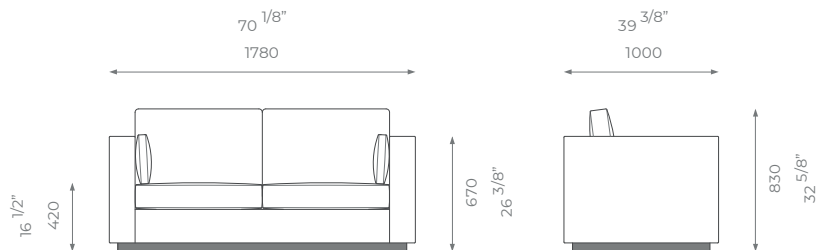

ARMCHAIR

ST-01-SF-17-AR

PLAIN 7m

PATTERN/VELVET 8.5m

LEATHER 11sqm

LONDON

1.5 SEATER

ST-01-SF-17-15

- PLAIN 10 m
- PATTERN/VELVET 12 m
- LEATHER 16 sqm

2 SEATER

ST-01-SF-17-20

- PLAIN 14 m
- PATTERN/VELVET 16.8 m
- LEATHER 22.6 sqm

2.5 SEATER

ST-01-SF-17-25

- PLAIN 15 m
- PATTERN/VELVET 18 m
- LEATHER 24.5 sqm

3 SEATER

ST-01-SF-17-30

- PLAIN 17 m
- PATTERN/VELVET 20.5 m
- LEATHER 27.5 sqm

LONDON

3.5 SEATER

ST-01-SF-17-35

PLAIN
18 m

PATTERN/VELVET
21.5 m