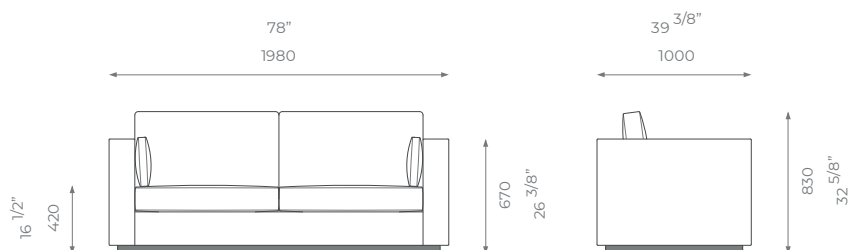

ARMCHAIR

ST-01-SF-17-AR

PLAIN 7m

PATTERN/VELVET 8.5m

LEATHER 11sqm

LONDON

1.5 SEATER

ST-01-SF-17-15

- PLAIN 10 m
- PATTERN/VELVET 12 m
- LEATHER 16 sqm

2 SEATER

ST-01-SF-17-20

- PLAIN 14 m
- PATTERN/VELVET 16.8 m
- LEATHER 22.6 sqm

2.5 SEATER

ST-01-SF-17-25

- PLAIN 15 m
- PATTERN/VELVET 18 m
- LEATHER 24.5 sqm

3 SEATER

ST-01-SF-17-30

- PLAIN 17 m
- PATTERN/VELVET 20.5 m
- LEATHER 27.5 sqm

LONDON

3.5 SEATER

ST-01-SF-17-35

PLAIN
18 m

PATTERN/VELVET
21.5 m