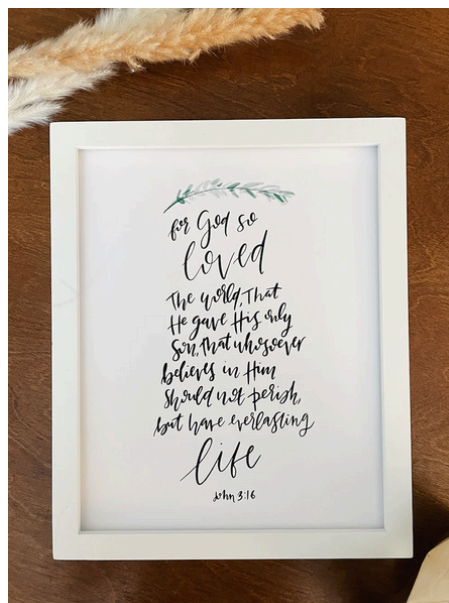

JOHN 3:16 PRINT

SIZE: 8X10

WHOLESALE PRICE: $12

RECOMMENDED RETAIL PRICE: $22