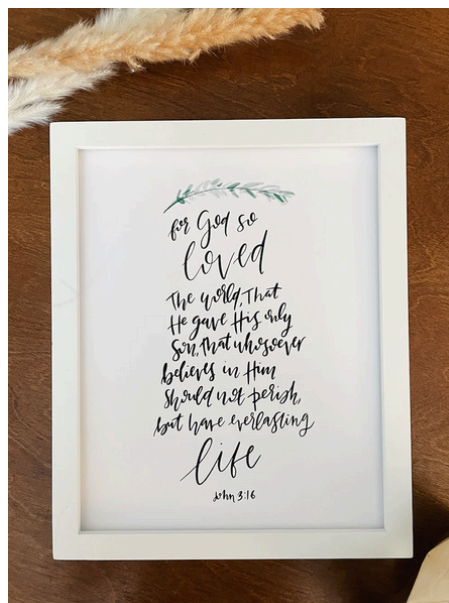

JOHN 3:16 PRINT

SIZE: 8X10

WHOLESALE PRICE: $10

RECOMMENDED RETAIL PRICE: $22