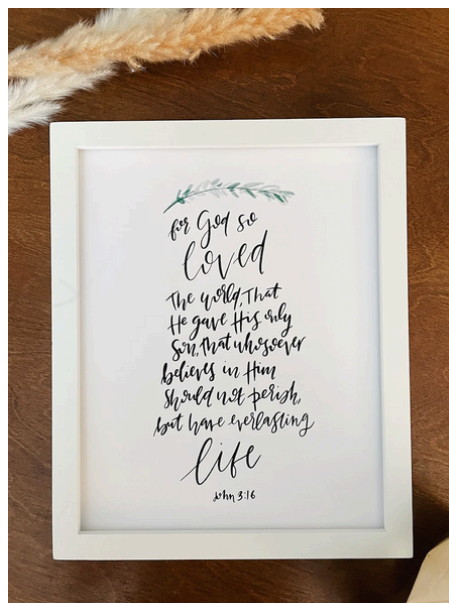

ISAIAH 1:19 PRINT

SIZE: 8X10

WHOLESALE PRICE: \$11

RECOMMENDED RETAIL PRICE: \$22

GALATIANS 5:1 PRINT

SIZE: 8X10

WHOLESALE PRICE: \$11

RECOMMENDED RETAIL PRICE: \$22

HE HAS RISEN PRINT

SIZE: 8X10

WHOLESALE PRICE: \$11

RECOMMENDED RETAIL PRICE: \$22

JOHN 3:16 PRINT

SIZE: 8X10

WHOLESALE PRICE: \$11

RECOMMENDED RETAIL PRICE: \$22