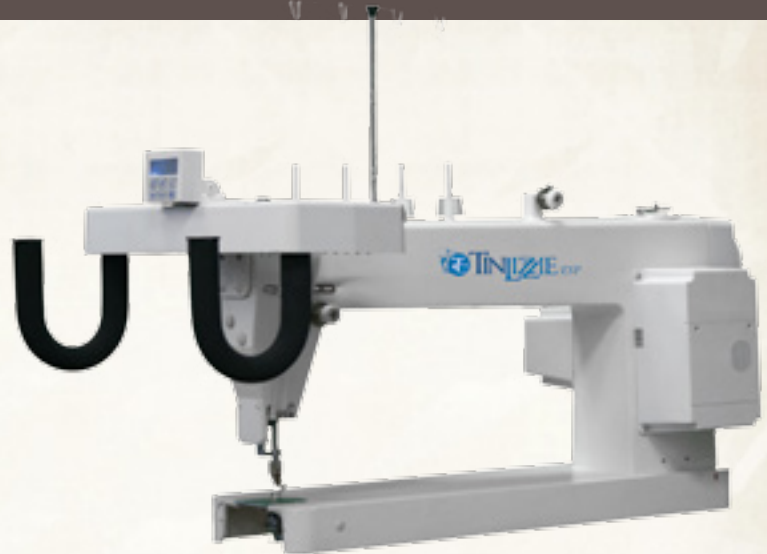

Our not-so-basic, basic model

The ALL NEW **TinzLizzie18 ESP** is our entry level long arm that's anything but ordinary! This state-of-the-art machine offers quilters everything they need in an affordable quilting machine. When every stitch counts toward a memory, demand all of the power and none of the limitations. ESP's new Servo motor with auto-stitch and breathtakingly beautiful 2200 stitches per minute make affordable quilting excellence a reality.

Product Information

Throat Space	18" x 8"	Oil Impregnated Bushings	Standard
Actual Quilting Area	15"	Automatic Hook Lubrication	Standard
Machine Weight	47 pounds	Hook Position Finger	Standard
Warranty	5 year parts / 1 year labor	Centralized Lubrication System	Standard
Frame Included	Phoenix	Turbo Servo Motor	Standard
Specially Designed Vertical Wheels	Standard	One-Button Operation	Standard
Gear/Shaft Power Transfer	Gear Driven	Adjustable Walk Hopping Foot	Standard
Cast Aluminum Molded Sewing Head	Standard	Adjustable Height Hopping Foot	Standard
Double-Capacity "M" Style Bobbin	Standard	Ergonomically Designed Handles	Standard
Built-in Bobbin Winder	Standard	Velcro Attaching Cloth Leaders	Standard
Heavy-Duty Top Shaft Bearings and Bushings	3	LED Dimming Light	Standard
State-of-the-art Stitch Regulation	Auto Stitch	Extension Table / Ruler Base	Available
Idle Stitch	Standard	Open Toe Stippling Foot	Available
Variable Speed Control	Standard	Black Light	Standard
Stitching Speed	Standard	Computerization	Available
Built-in Diagnostics			Standard
Two-Station Needle Positioner w/ Single Stitch			Standard
Rear Handle Bar Controllers			Standard
Vertical & Horizontal Channel Locks		Available when equipped w/Quilt Magician	
Operator's Manual and Instructional DVD			Standard
Professional Delivery, Set-up & Training		Available through Factory-trained Dealer Network	