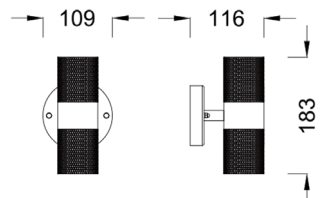

Available In

MATT BLACK

GOLD

DARK BRONZE

Finish

SYLISH KNURLED FINISH
ON BOTH SIDES

KNURLED

GU10 UP / DOWN WALL LIGHT

FEATURES & BENEFITS

- Up / Down Wall Light
- Casts light in both upwards and downwards direction
- IP Rating – IP44
- Class - II
- Die-cast Aluminium construction
- Tempered Glass Lens
- Wall-Mount Cylinder
- Knurled finish & sleek design provides a modern architectural aesthetic
- Max Wattage: 2 x 35W
- Caps: 2 x GU10 sockets embedded in the body
- GU10 Bulbs are not included with this item
- Dimmable – when using a dimmable GU10 bulb with this fitting
- Bi-directional light for entryways, doorway, foyer, corridor, balcony, patio, or porch
- Ideal as a feature light which casts light spill in both an upwards and downwards projection

DIMENSIONS

SPECIFICATIONS

| Product Code | Finish | Input Voltage | Socket | Dimension |
|--------------|------------|---------------|--------|-----------------|
| KNURLED-BLK | MATT BLACK | 200-240V | GU10 | 183 x 116 x 109 |
| KNURLED-GOLD | GOLD | 200-240V | GU10 | 183 x 116 x 109 |
| KNURLED-BRZ | BRONZE | 200-240V | GU10 | 183 x 116 x 109 |