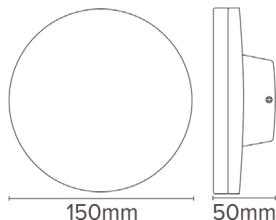

UM

BACKLIT WALL LIGHT

12W

50K
LIFESPAN (HRS)

360°
BEAM ANGLE

IP65

CE &
ROHS

EPISTAR

⚡
85-265V

CRI
90

FEATURES & BENEFITS

- 12W - Backlit wall light
- 720 lumens
- IP65 rated
- 360 beam
- 50mm slim profile
- LED Chip – Epistar
- Black finish
- Can be ceiling or wall-mounted – surface mounting
- Die cast aluminium with a polycarbonate diffuser
- Pre-wired with 2metre rubberised cable
- Highlights focal points in an area - Adds style to small area
- Backlit which creates a warm aura
- Light shines around the fitting creating a halo lighting effect (ambient lighting)
- Can be ceiling or wall-mounted – surface mounting
- 2 year warranty

DIMENSIONS

SPECIFICATIONS

Product Code	Power	Colour	Lumens	Dimensions
UM-3K	12W	3000K	720lm	150mm x 50mm
UM-4K	12W	4000K	720lm	150mm x 50mm

BACKLIT
CREATES A HALO
LIGHTING EFFECT

50M SLIM PROFILE