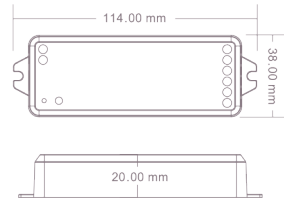

FUNCTIONS

DIMENSIONS

SPECIFICATIONS

Product Code	Input Voltage	Output Voltage	Dimensions
WiFi-CONTROL	12-36VDC	5 × (36 - 72) V	114 × 38 × 20

Schedule Time

Multiple Scenes Mode

Voice Command

Living Room

DIMENSIONS

SPECIFICATIONS

Product Code	Description	Operating Voltage	Dimension
8ZONE-RGBW	8 Zone RF Remote	3VDC	141 x 50 x 17.50