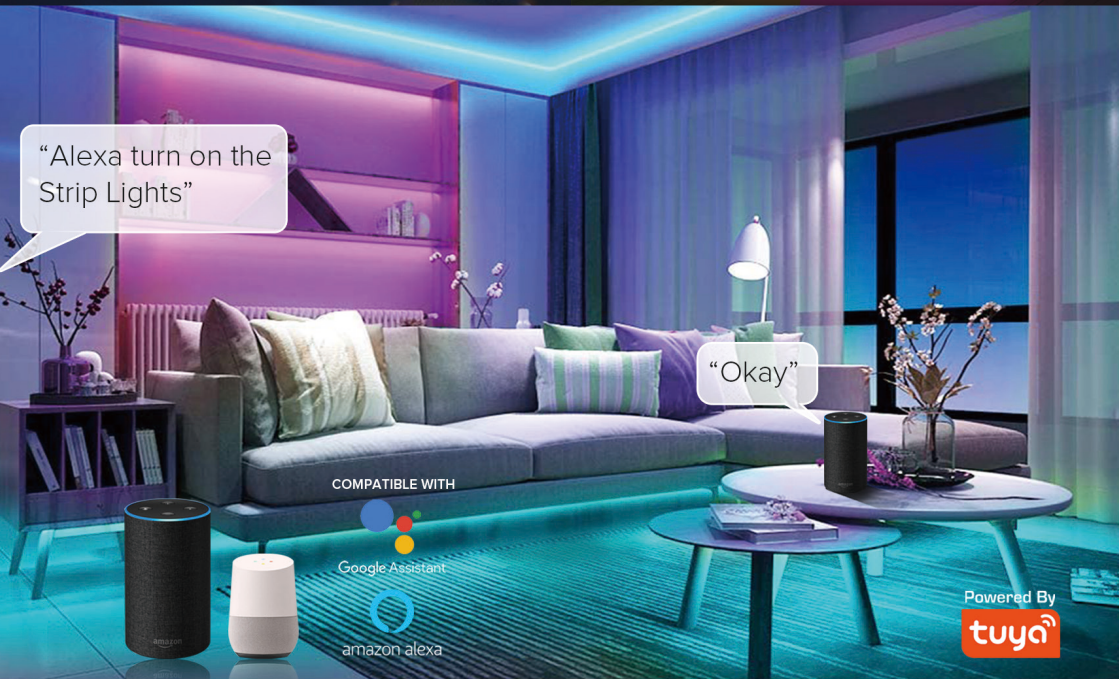

12-36VDC

CE & ROHS

3 YEAR WARRANTY

FEATURES & BENEFITS

- 5 in 1 full compatible with a variety of single colour, dual colour, RGB, RGBW, RGB+CCT
- Compatible with Google Assistant & Alexa
- Download Tuya APP to control LED Strip through your device (Mobile / Tablet)
- 5A 4CH 12-36VDC Constant voltage RF Controller/Receiver
- 360W -24V Max load
- Ultra Slim Design
- Updated shell with easy connection terminal
- Control via RF Multi-functional remote control
- Unique receiver / repeater setting jumper
- Schedule time function
- Multiple scenes mode
- Control via voice command
- Group Control
- 3 year warranty

FUNCTIONS

DIMENSIONS

SPECIFICATIONS

Product Code	Input Voltage	Output Voltage	Dimensions
WiFi-CONTROL	12-36VDC	5 × (36 - 72) V	114 × 38 × 20

Schedule Time

Multiple Scenes Mode

Voice Command

Living Room

CE & ROHS

3 YEAR WARRANTY

FEATURES & BENEFITS

- User-friendly interface, easy and simple operation
- Dim brightness, and colour mix setting, allows you to set to millions of colours
- Control up to 8 zones, each zone can be synced with 20 receivers
- Ability to set 2 scenes
- Pre-set 10 changing modes, with pause function modes Compatible with 'WIFI' router
- 3 year warranty