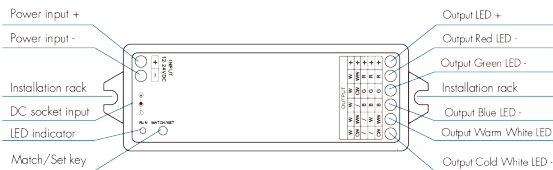

12-36VDC

CE & ROHS

3 YEAR WARRANTY

FEATURES & BENEFITS

- 5 in 1 full compatible with a variety of single colour, dual colour, RGB, RGBW, RGB+CCT
- Compatible with Google Assistant & Alexa
- Download Tuya APP to control LED Strip through your device (Mobile / Tablet)
- 5A 4CH 12-36VDC Constant voltage RF Controller/Receiver
- 360W -24V Max load
- Ultra Slim Design
- Updated shell with easy connection terminal
- Control via RF Multi-functional remote control
- Unique receiver / repeater setting jumper
- Schedule time function
- Multiple scenes mode
- Control via voice command
- Group Control
- 3 year warranty

FUNCTIONS

DIMENSIONS

SPECIFICATIONS

Product Code	Input Voltage	Output Voltage	Dimensions
WiFi-CONTROL	12-36VDC	5 × (36 - 72) V	114 × 38 × 20

Schedule Time

Multiple Scenes Mode

Voice Command

Living Room