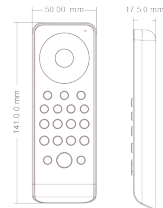

FUNCTIONS

DIMENSIONS

SPECIFICATIONS

Product Code	Input Voltage	Output Voltage	Dimensions
WiFi-CONTROL	12-36VDC	5 × (36 - 72) V	114 × 38 × 20

Schedule Time

Multiple Scenes Mode

Voice Command

Living Room

Bedroom

Kitchen

Entertainment Room

Group Control

COMPATIBLE
MULTI RF RECEIVER

MULTI-FUNCTIONAL REMOTE CONTROL

RF LED STRIP REMOTE CONTROL

14.3VDC

DIMENSIONS

SPECIFICATIONS

Product Code	Description	Operating Voltage	Dimension
8ZONE-RGBW	8 Zone RF Remote	3VDC	141 x 50 x 17.50