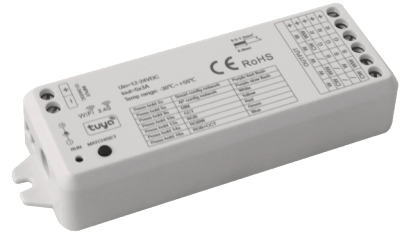

tuya

GET IT ON

Google Play

Download on the
App Store

COMPATIBLE WITH

CONTROL VIA APP

WiFi MULTIZONE RF CONTROLLER

CONTROLLER FOR SINGLE COLOUR, DUAL COLOUR, RGB & RGBW

12-36VDC

CE & ROHS

3 YEAR WARRANTY

FEATURES & BENEFITS

- 5 in 1 full compatible with a variety of single colour, dual colour, RGB, RGBW, RGB+CCT
- Compatible with Google Assistant & Alexa
- Download Tuya APP to control LED Strip through your device (Mobile / Tablet)
- 5A 4CH 12-36VDC Constant voltage RF Controller/Receiver
- 360W -24V Max load
- Ultra Slim Design
- Updated shell with easy connection terminal
- Control via RF Multi-functional remote control
- Unique receiver / repeater setting jumper
- Schedule time function
- Multiple scenes mode
- Control via voice command
- Group Control
- 3 year warranty

FUNCTIONS

DIMENSIONS

SPECIFICATIONS

Product Code	Input Voltage	Output Voltage	Dimensions
WiFi-CONTROL	12-36VDC	5 × (36 - 72) V	114 × 38 × 20

Schedule Time

Multiple Scenes Mode

Voice Command

Living Room