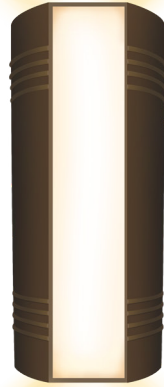

REN

WALL WASH LIGHT

12W	50K LIFESPAN (HRS)	180° BEAM ANGLE	IP65
CE & ROHS	EPISTAR	⚡ 85-265V	CRI 90

FEATURES & BENEFITS

- 12W - Wall Wash Light
- 960 Lumens
- IP65 Rated
- Anti Glare
- LED CHIP – Osram
- 70mm Slim profile
- LED Chip – Epistar
- Surface mounted
- Die cast aluminium - Black finish
- Aluminium construction for efficient heat dissipation
- Pre-wired with 2metre rubberised cable
- Elegant replacement for traditional up-down lighting
- Can be used as an architectural feature
- Perfect for lighting & decorative purposes
- Ideal foyers, hallways, gardens, patio, yards etc
- 2 year warranty

DIMENSIONS

SPECIFICATIONS

Product Code	Power	Colour	Lumens	Dimensions
REN-3K	12W	3000K	960lm	156mm x 64mm x 70mm
REN-4K	12W	4000K	960lm	156mm x 64mm x 70mm

WALL WASH LIGHT

SLIM PROFILE