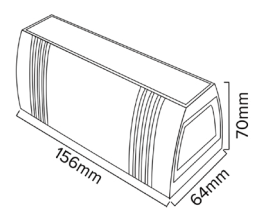

REN

WALL WASH LIGHT

12W	50K LIFESPAN (HRS)	180° BEAM ANGLE	IP65
CE & ROHS	EPISTAR	⚡ 85-265V	CRI 90

FEATURES & BENEFITS

- 12W - Wall Wash Light
- 960 Lumens
- IP65 Rated
- Anti Glare
- LED CHIP – Osram
- 70mm Slim profile
- LED Chip – Epistar
- Surface mounted
- Die cast aluminium - Black finish
- Aluminium construction for efficient heat dissipation
- Pre-wired with 2metre rubberised cable
- Elegant replacement for traditional up-down lighting
- Can be used as an architectural feature
- Perfect for lighting & decorative purposes
- Ideal foyers, hallways, gardens, patio, yards etc
- 2 year warranty

DIMENSIONS

SPECIFICATIONS

Product Code	Power	Colour	Lumens	Dimensions
REN-3K	12W	3000K	960lm	156mm x 64mm x 70mm
REN-4K	12W	4000K	960lm	156mm x 64mm x 70mm

WALL WASH LIGHT

SLIM PROFILE