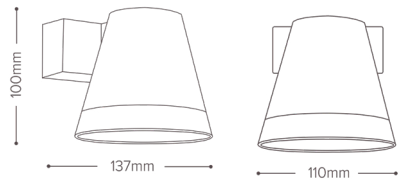

MOI

DECORATIVE WALL LIGHT

5W

50K
LIFESPAN (HRS)

90° BEAM ANGLE

IP65

CE &
ROHS

EPISTAR

⚡ 85-265V

CRI
90

FEATURES & BENEFITS

- 5W – Decorative wall light
- 400 Lumens
- IP65 Rated
- 90 beam
- LED Chip - CREE
- Pre-wired with 2metre rubberised cable
- Anthracite grey finish
- Surface mounted
- An ideal indirect light effect in circulation areas, walkways, courtyards, gardens, bars, cafes, porches, etc
- 2 year warranty

DIMENSIONS

SPECIFICATIONS

Product Code	Power	Colour	Lumens	Dimensions
MOI-3K	5W	3000K	400lm	137mm x 100mm x 110mm
MOI-4K	5W	4000K	400lm	137mm x 100mm x 110mm

Dia Cast
Aluminium

400 Lumens

Anti Glare

CREE LED CHIP