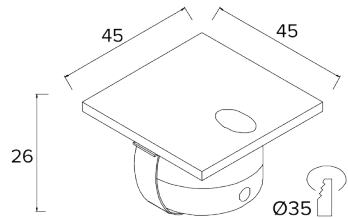

MIA

Driver Supplied Fits Through Cutout

Embedded Sleeve (Sold Separately)

MIA

LOW LEVEL MARKER LIGHT

3W

30K LIFESPAN (HRS)

CRI 90

AC200-240V

IP44

OSRAM CHIP

CLASS II

2 YEAR WARRANTY

FEATURES & BENEFITS

- 3W Low Level Wash Light
- 50 Lumens
- IP44 Rated
- Anti Glare
- LED CHIP – Osram
- Slim profile
- Supplied with a inline non dimmable driver fits through cutout
- Dimmable driver option available
- Available Embedded Sleeve – required when installed into brick or solid walls (Sold Separately)
- Finish - Matt White, Matt Black & Matt Gold
- Available in Warm White 3000K
- An ideal indirect lighting effect in circulation areas, walkways, stairs etc
- Aids individuals to navigate their way around when overhead lights are switched off
- Can be used as an architectural feature maker light within an area
- 3 year warranty

DIMENSIONS

SPECIFICATIONS

Product Code	Finish	Power	Colour	Lumens	Dimension	Cutout
MIA-3W-3KWHT	Matt White	3W	3000K	50lm	45 x 45 x 26	35
MIA-3W-3KBLK	Matt Black	3W	3000K	50lm	45 x 45 x 26	35
MIA-3W-3KBLLK	Matt Gold	3W	3000K	50lm	45 x 45 x 26	35
Product Code	Description					Dimension
MIA-SLEEVE	Polycarbonate Embedded Sleeve					50 x 40
Product Code	Description	Input Voltage	Output Voltage	Dimension		
CHLOE-DIM	Chloe Dimmable Driver	200-250V	3-8VDC 700mA	48 x 30 x 21		
Product Code	Description	Output Voltage	Dimension			
ML-DIM-DVR	15W Dimmable Driver	3-22V	140 x 45 x 28			