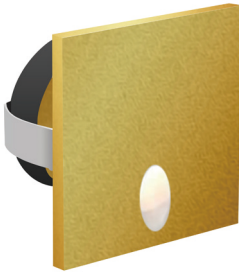

DIMENSIONS

SPECIFICATIONS

Product Code	Finish	Power	Colour	Lumens	Dimension	Cutout
MIA-3W-3KWHT	Matt White	3W	3000K	50lm	45 x 45 x 26	35
MIA-3W-3KBLK	Matt Black	3W	3000K	50lm	45 x 45 x 26	35
MIA-3W-3KBLLK	Matt Gold	3W	3000K	50lm	45 x 45 x 26	35
Product Code	Description					Dimension
MIA-SLEEVE	Polycarbonate Embedded Sleeve					50 x 40
Product Code	Description	Input Voltage	Output Voltage	Dimension		
CHLOE-DIM	Chloe Dimmable Driver	200-250V	3-8VDC 700mA	48 x 30 x 21		
Product Code	Description	Output Voltage	Dimension			
ML-DIM-DVR	15W Dimmable Driver	3-22V	140 x 45 x 28			

FEATURES

MATT WHITE
PRODUCT CODE:
MIA-3W-3K-WHT

MATT BLACK
PRODUCT CODE:
MIA-3W-3K-BLK

MATT GOLD
PRODUCT CODE:
MIA-3W-3K-MGOLD
ONLY SUITABLE
FOR INDOOR & BATHROOM
USAGE

Embedded Box
(Sold Separately)
Required when installed
into brick & solid walls