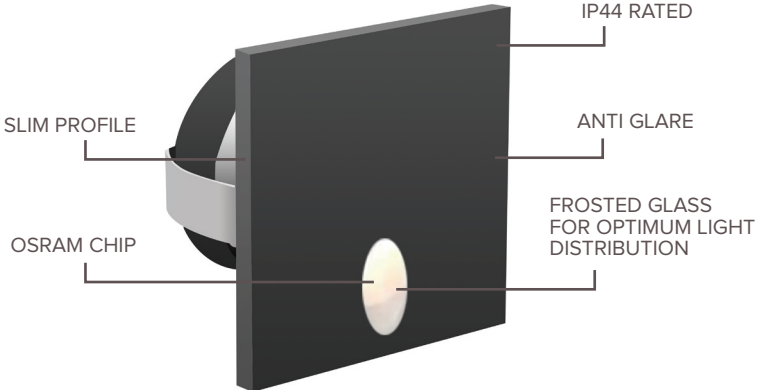

FEATURES

MATT WHITE
PRODUCT CODE:
MIA-3W-3K-WHT