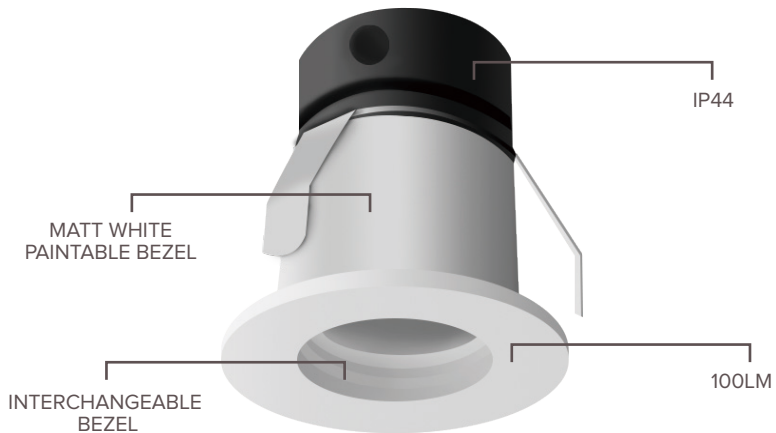

Driver Supplied Fits Through Cutout

MAYA

INTERCHANGEABLE BEZEL MARKER LIGHT

1W	50K LIFESPAN (HRS)	30° BEAM ANGLE	OSRAM CHIP
IP44	2 YEAR WARRANTY	⚡ 100-240V	CRI 90

FEATURES & BENEFITS

- 1W Marker Light / Downlight
- 100 Lumens
- LED Chip - Osram
- Beam Angle 30°
- IP44 Rated
- Finish - Matt White
- Faceted Lens
- Supplied with a standard driver, bezels included per fitting: Round, Square, Pin Spot & Wash Bezel
- Available Round & Square Eyelid Bezels
- Variety of bezel options available
- 2 Year Warranty

DIMENSIONS

SPECIFICATIONS

Product Code	Power	Colour	Lumens	Dimension	Cutouts
MAYA-3KWHT	1W	3000K	100lm	26 x 25	22mm
MAYA-4KWHT	1W	4000K	100lm	26 x 25	22mm
Product Code	Description	Dimension			
MAYA-SLOT-RD	Round Eyelid Bezel	230 x 230 x 150			
MAYA-SLOT-SQ	Square Eyelid Bezel	230 x 230 x 150			

POWERED BY

SQUARE SLOT

ROUND BEZEL
SUPPLIED WITH FITTING

SQUARE BEZEL
SUPPLIED WITH FITTING

ROUND SLOT

PIN SPOT
SUPPLIED WITH FITTING

WASH BEZEL
SUPPLIED WITH FITTING

FOLLOWING BEZEL RANGE IS ONLY SUITABLE
FOR INDOOR & BATHROOM USAGE
(SOLD SEPARATELY)