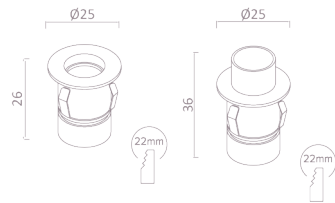

Driver Supplied Fits Through Cutout

MAYA

INTERCHANGEABLE BEZEL MARKER LIGHT

1W	50K LIFESPAN (HRS)	30° BEAM ANGLE	OSRAM CHIP
IP44	2 YEAR WARRANTY	⚡ 100-240V	CRI 90

FEATURES & BENEFITS

- 1W Marker Light / Downlight
- 100 Lumens
- LED Chip - Osram
- Beam Angle 30°
- IP44 Rated
- Finish - Matt White
- Faceted Lens
- Supplied with a standard driver, bezels included per fitting: Round, Square, Pin Spot & Wash Bezel
- Available Round & Square Eyelid Bezels
- Variety of bezel options available
- 2 Year Warranty

DIMENSIONS

SPECIFICATIONS

Product Code	Power	Colour	Lumens	Dimension	Cutouts
MAYA-3KWHT	1W	3000K	100lm	26 x 25	22mm
MAYA-4KWHT	1W	4000K	100lm	26 x 25	22mm
Product Code	Description	Dimension			
MAYA-SLOT-RD	Round Eyelid Bezel	230 x 230 x 150			
MAYA-SLOT-SQ	Square Eyelid Bezel	230 x 230 x 150			

POWERED BY

SQUARE SLOT

ROUND BEZEL
SUPPLIED WITH FITTING

SQUARE BEZEL
SUPPLIED WITH FITTING

ROUND SLOT

PIN SPOT
SUPPLIED WITH FITTING

WASH BEZEL
SUPPLIED WITH FITTING

FOLLOWING BEZEL RANGE IS ONLY SUITABLE
FOR INDOOR & BATHROOM USAGE
(SOLD SEPARATELY)