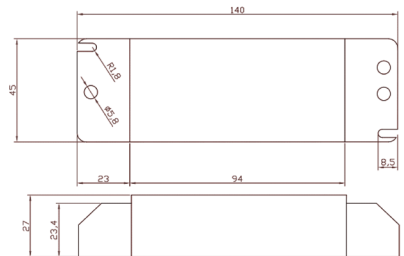

DIP MULTIPLE CURRENT FORM

	○○○ 1 2 3	○○○	●○○	○○○	○●○	●●○	●●○	○○●	●●●
	150mA	250mA	350mA	400mA	450mA	500mA	600mA	700mA	
ON OFF	20-50V	3-50V	3-45V	3-38V	3-35V	3-30V	3-25V	3-22V	
AC	0.15A	0.25A	0.31A	0.29A	0.29A	0.30A	0.30A	0.30A	
Rated power	7.5W	12.5W	15.75W	14.8W	14.8W	15.0W	15.0W	15.4W	
Full Load Efficiency	78%	78%	78%	78%	78%	78%	77%	76%	

DIMENSIONS

SPECIFICATIONS

Product Code	Power	Input Voltage Range	Output Voltage	Output Range	Dimension
ML-DIM-DVR	15W	180-240 VAC	3-22V	150mA-700mA	140 x 45 x 27