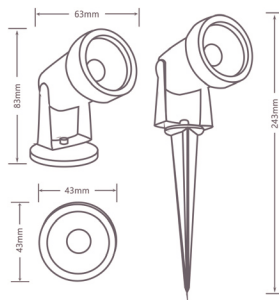

ACCESSORIES

Spike

Wall Plate

LEO

SPIKE LIGHT

5W

BEAM ANGLE

CREE CHIP

50K
LIFESPAN (HRS)

IP65

LM80

AC85-265V

CE & ROHS

2 YEAR WARRANTY

FEATURES & BENEFITS

- 5W Spike Light
- Upto 475 lumens
- IP65 Rated
- Integrated Driver
- Die Cast Aluminium Body
- Halogen Lens
- Pre flexed 2m cable
- Suitable for wall & ground mounting
- CREE Chip
- Supplied with Spike & Wall Plate
- Available in 3000K & 4500K
- Use as a spotlight, accent or ambient light
- Ability to be tilted which enables to precisely control the beam of light
- 2 year warranty

DIMENSIONS

SPECIFICATIONS

Product Codes	Colour	Lumens	Dimension
LEO-5W-3K	3000K	450lm	243 x 63 x 45
LEO-5W-45K	4500K	475lm	243 x 63 x 45

FEATURES