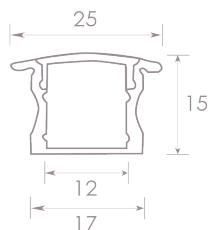

(SILVER)

DEEP RECESSED ALUMINIUM EXTRUSION

FEATURES & BENEFITS

- Dot Free Deep Recessed Aluminium Extrusion
- Suitable to house Single Colour & RGB Strip in order to act as a heat sink to maintain LED Strip
- 6063-T5 Aircraft Grade Pure Aluminium
- Polycarbonate V2 Diffusers
- Available in 2 metres Aluminium Extrusion
- Available with 2 metres frosted diffuser
- Available with 4 mounting clips & 2 end caps
- Ideal for mounting directly on flat surfaces

DIMENSIONS

SPECIFICATIONS

Product Code

BW-DRECESSED-PROFILE-2M

Description

2 Metres Deep Recessed Profile with Frosted Cover, 2 end caps, 4 Mounted Clips

Dimensions

Height: 15
 Inner width: 12
 Outer width: 17
 Outer width: 25