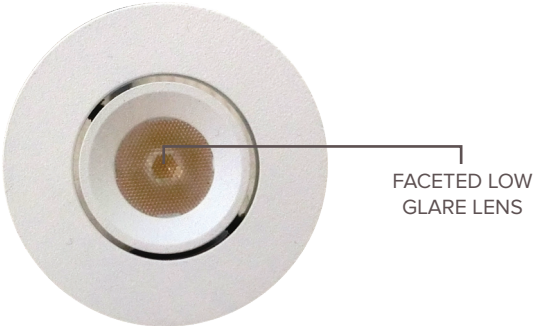

FEATURES

POWERED BY