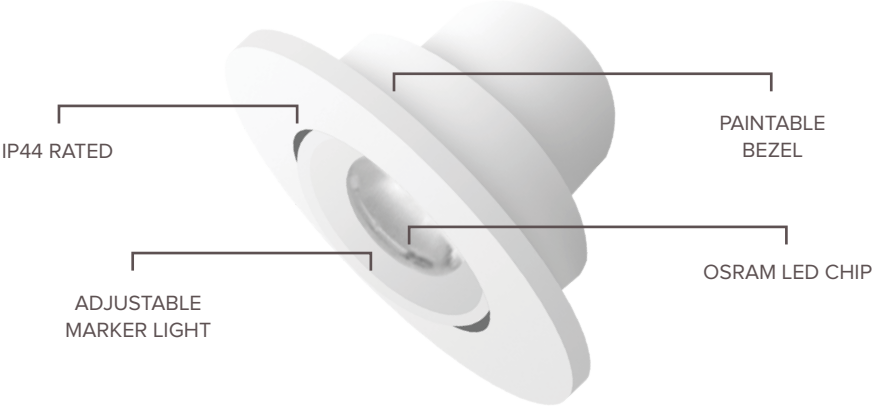

FEATURES

POWERED BY