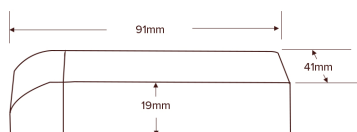

- Suitable for LED Strip
- IP rating IP20
- Ultra-Slim Driver
- Non- Dimmable
- Short-circuit, overload & over heating protection
- Available in 12W
- Dimension: 91 x 41 x 19
- 2 year warranty

DIMENSIONS

SPECIFICATIONS

Product Code	Power	IP Rating	Output Current	Input Current	Dimensions
DC24-12W-IP20	12W	IP20	24V 500ma	100-240V	91 x 41 x 19