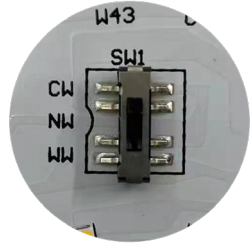

OSCAR

DUAL POWER / COLOUR BULKHEAD

12W/18W	50K LIFESPAN (HRS)	120° BEAM ANGLE	IK10	IP65	TPA
CE & ROHS	CLASS II	AC230V	1 YEAR WARRANTY	CRI 80	UV

FEATURES & BENEFITS

- 12W/18W – Upto 1840lm
- IP rating - IP65
- IK10 rating
- Four conduit entry knockouts on each side and two rear entry points/knock-outs
- Besa box mounting option
- 320mm with a low profile depth 75mm
- TPA Rated and UV Stabilised
- Available black or white bezel
- CCT Switchable – 3000K, 4000K, 6000K
- Switchable Lamp – standard, sensor adjustable, emergency, combined adjustable and emergency
- Ideal wall / ceiling mountable luminaire for internal & external
- 1 year warranty

DIMENSIONS

DIP SWITCH SETTING

Detection Area (Sensitivity)

	1	2	3	
I	ON	ON	ON	100%
II	—	ON	ON	75%
III	ON	—	ON	50%
IV	—	—	ON	25%
V	—	—	—	10%

Hold Time

	4	5	6	
I	ON	ON	ON	5S
II	—	ON	ON	30S
III	ON	—	ON	90S
IV	—	—	ON	3min
V	ON	ON	—	20min
VI	—	—	—	30min

Daylight Threshold

	6	7	8	
I	ON	ON	ON	2Lux
II	ON	ON	—	10Lux
III	—	ON	—	25Lux
IV	ON	—	—	50Lux
V	—	—	—	Disable*

SPECIFICATIONS

Product Code	Description	Power	Colour	Lumens	Dimensions
OSCAR-CCT	Standard	12/18W	3K, 4K, 6K	12W 3K – 1200lm, 4K – 1220lm, 6K – 1240lm 18W 3K – 1800lm, 4K – 1820lm, 6K – 1840lm	320 x 75mm
OSCAR-SEN	Sensor Adjustable	12/18W	3K, 4K, 6K	12W 3K – 1200lm, 4K – 1220lm, 6K – 1240lm 18W 3K – 1800lm, 4K – 1820lm, 6K – 1840lm	320 x 75mm
OSCAR-EM	Emergency	12/18W	3K, 4K, 6K	12W 3K – 1200lm, 4K – 1220lm, 6K – 1240lm 18W 3K – 1800lm, 4K – 1820lm, 6K – 1840lm	320 x 75mm
OSCAR-COM	Sensor Adjustable & Emergency	12/18W	3K, 4K, 6K	12W 3K – 1200lm, 4K – 1220lm, 6K – 1240lm 18W 3K – 1800lm, 4K – 1820lm, 6K – 1840lm	320 x 75mm

BLACK BEZEL

WHITE BEZEL

DUAL POWER

COLOUR CHANGING

FOUR KNOCKOUT ENTRIES ON EACH SIDE

BESA BOX MOUNTING OPTION

BEZEL'S HAVE KNOCKOUTS TO ALLOW FOR INTALLATION WITH CONDUIT

IP65 RATING