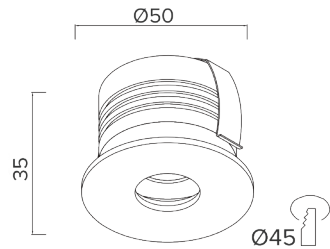

COLOUR SWITCHABLE

Driver Supplied Fits Through Cutout

COLOUR SWITCHABLE DRIVER

NICO

CCT MINI BAFFLE DOWNLIGHT

5W	30K LIFESPAN (HRS)	CRI 90	⚡ AC200-240V	24° BEAM ANGLE
IP44	BRIDGELUX CHIP	CLASS II	2 YEAR WARRANTY	UGR 10

FEATURES & BENEFITS

- 5W Mini Downlight
- 430 Lumens
- IP44 Rated
- LED CHIP – Bridgelux
- Beam Angle 24°
- Use as a ambient, accent or task lighting
- Reflector Lens
- Low power consumption
- Finish – Matt White
- Two baffles included - White & Black
- Low glare light output achieved when both baffles used, it creates a softer tone which is ideal for highlighting features or areas of usage
- CCT Colour Switchable 2800K / 4000K / 6000K
- Dimmable driver available
- Suitable for Standard ceilings, Vaulted ceilings, High ceilings, Soffits
- 2 year warranty

DIMENSIONS

SPECIFICATIONS

Product Code	Finish	Power	Colour	Lumens	Dimension	Cutout
NICO-5W-CCTWHT	Matt White	5W	2800K/4000K/6000K	400lm	50 x 35	45

Product Code	Description	Output Voltage	Dimension
NICO-DIM	Dimmable Driver	2-6V	68 x 26 x 21