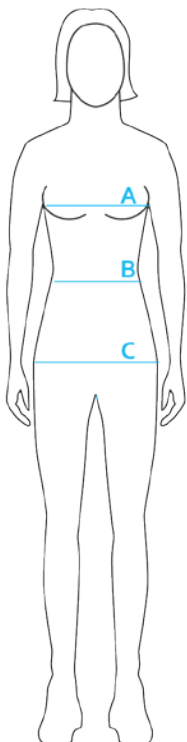

GGblue

Top – Size Chart (inches)

	X-Small	Small	Medium	Large	X-Large	XX-Large
Chest	33	35	37	40	43	46
Waist	25 3/4	27 3/4	29 3/4	32 3/4	35 3/4	38 3/4
Widest Hip	35 1/2	37 1/2	39 1/2	42 1/2	45 1/2	48 1/2
Shoulder width	15	15 1/2	16	16 3/4	17 1/2	18 1/4

Bottom – Size Chart (inches)

	0	2	4	6	8	10	12	14	16
Waist	26 1/4	27 1/4	28 1/2	29 3/4	31	32 1/4	33 3/4	35 1/4	36 3/4
Hip	33 1/2	34 1/2	35 1/4	37	38 1/4	39 1/2	41	42 1/2	44

How to measure

- A. Chest** – Around widest part of the chest. If wearing a bra, measure with it on.
- B. Waist** – Around slimmest part of waist
- C. Hip** – Around widest part of hips