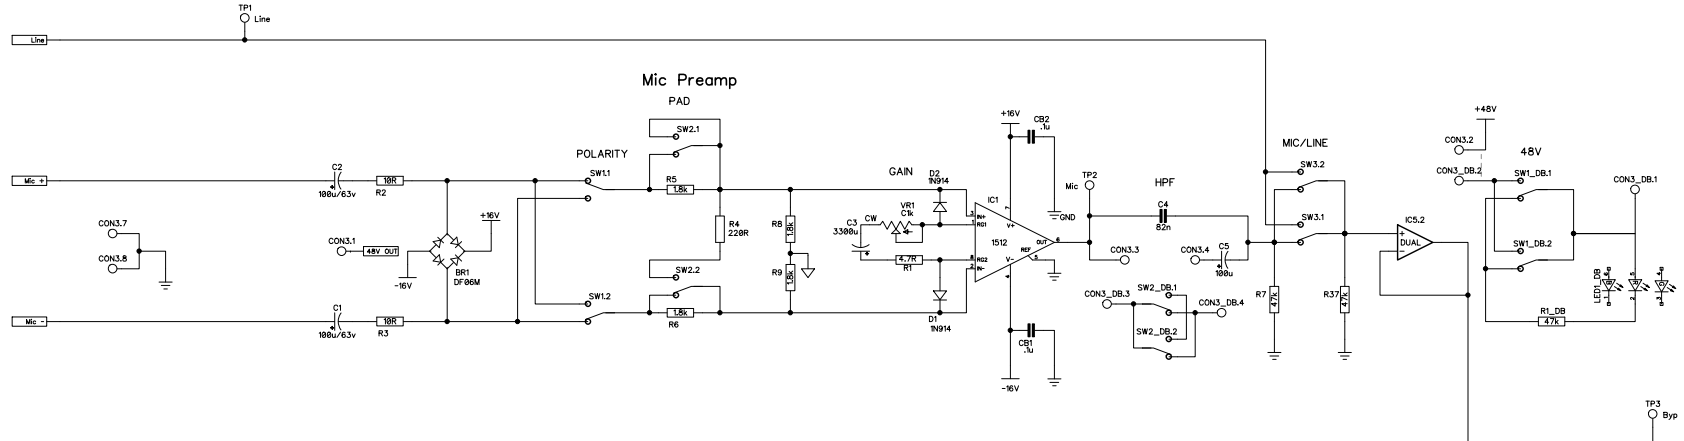

GROUND CONNECTIONS

POWER RELAY

All Switches OUT

Title		Colour Duo Drawer	
Size	Sheet	Rev	
8.5x11	1/2	1.0	
10/1/2020		Drawn by PG	

All Switches OUT

Title		Colour Duo Drawer
Size	Sheet	Rev
2/2		1.0
Date	10/1/2020	Drawn by PG, CB