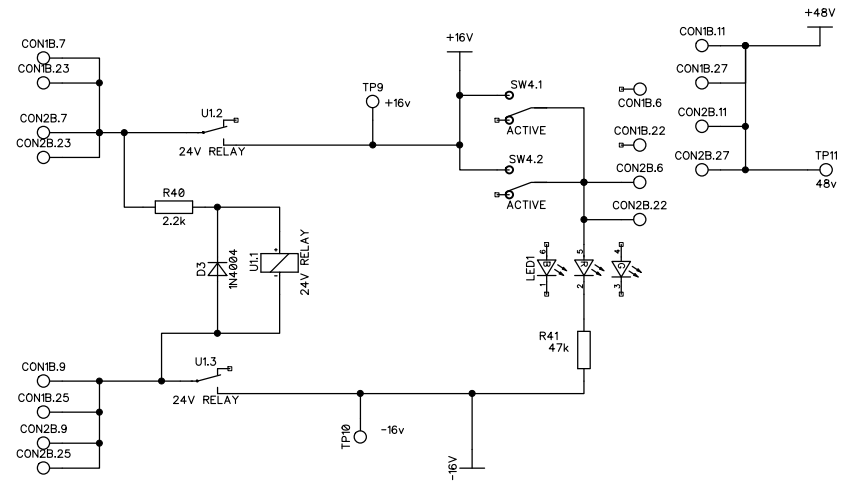

GROUND CONNECTIONS

POWER RELAY

All Switches OUT

Title		Colour Duo Drawer	
Size	Sheet	Rev	
8.5x11	1/2	1.0	
10/1/2020		Drawn by PG	

All Switches OUT

Title		Colour Duo Drawer
Size	Sheet	Rev
2/2		1.0
Date	10/1/2020	Drawn by PG, CB