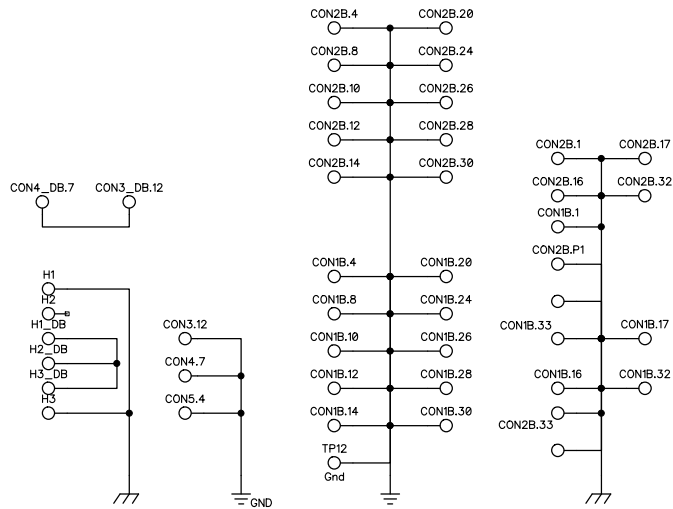

GROUND CONNECTIONS

POWER RELAY

All Switches OUT

Title		Colour Duo Drawer	
Size	Sheet	Rev	
8.5x11	1/2	1.0	
10/1/2020		Drawn by PG	

All Switches OUT

Title		Colour Duo Drawer
Size	Sheet	Rev
2/2		1.0
Date	10/1/2020	Drawn by PG, CB