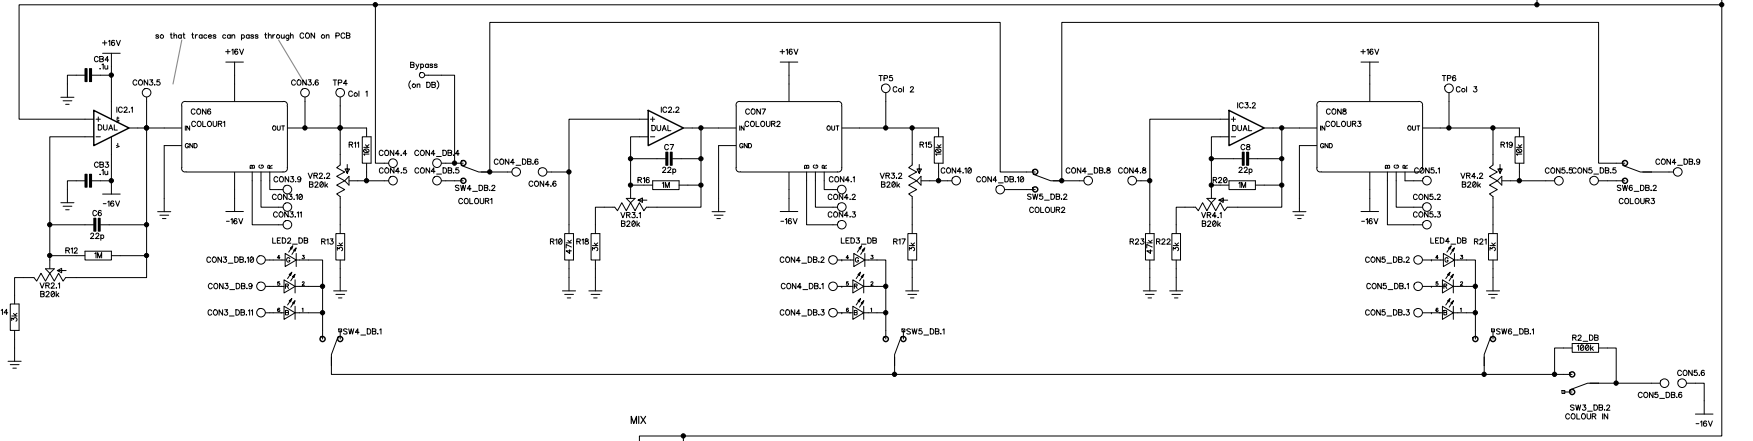

GROUND CONNECTIONS

POWER RELAY

All Switches OUT

Title		Colour Duo Drawer	
Size	Sheet	Rev	
8.5x11	1/2	1.0	
10/1/2020		Drawn by PG	

All Switches OUT

Title		Colour Duo Drawer
Size	Sheet	Rev
2/2		1.0
Date	10/1/2020	Drawn by PG, CB