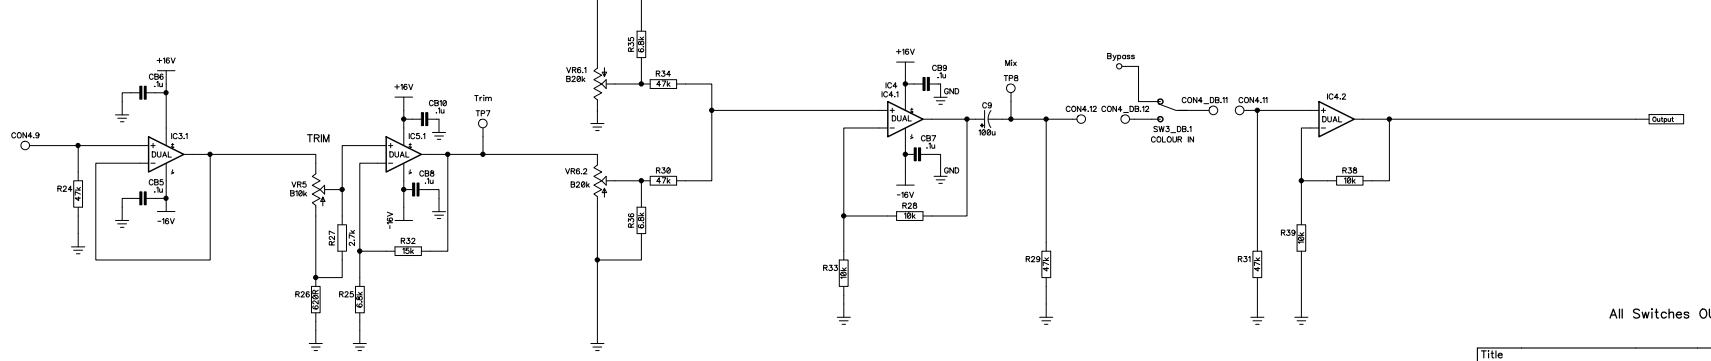

GROUND CONNECTIONS

POWER RELAY

All Switches OUT

Title		Colour Duo Drawer	
Size	Sheet	Rev	
8.5x11	1/2	1.0	
10/1/2020		Drawn by PG	

All Switches OUT

Title		Colour Duo Drawer
Size	Sheet	Rev
2/2		1.0
Date	10/1/2020	Drawn by PG, CB