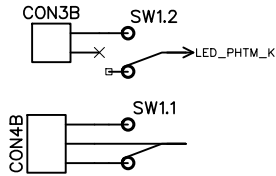

Title	
CP5 Colour Mic Preamp	
Date	Rev
6/18/2015	1.1
Drawn by PGAS	Sheet 4/4
Creative Commons Attribution-ShareAlike 4.0