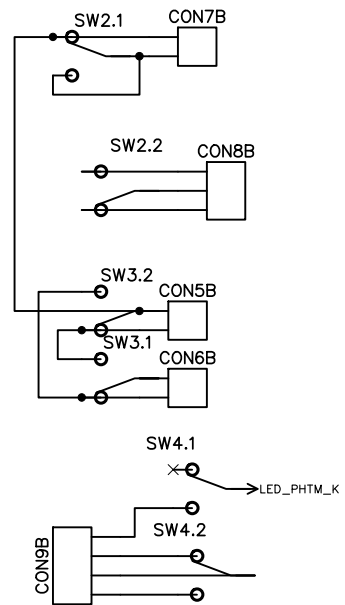

# Mic Preamp

Title	
CP5 Colour Mic Preamp	
Date	All Switches OUT
6/18/2015	Rev 1.1
Drawn by PGAS	Sheet 2/4
Creative Commons Attribution-ShareAlike 4.0	

## Colour Buffer and Output

Title	
CP5 Colour Mic Preamp	
All Switches OUT	
Date	Rev
6/18/2015	1.1
Drawn by PGAS	Sheet 3/4
Creative Commons Attribution-ShareAlike 4.0	

Title	
CP5 Colour Mic Preamp	
Date	Rev
6/18/2015	1.1
Drawn by PGAS	Sheet 4/4
Creative Commons Attribution-ShareAlike 4.0	