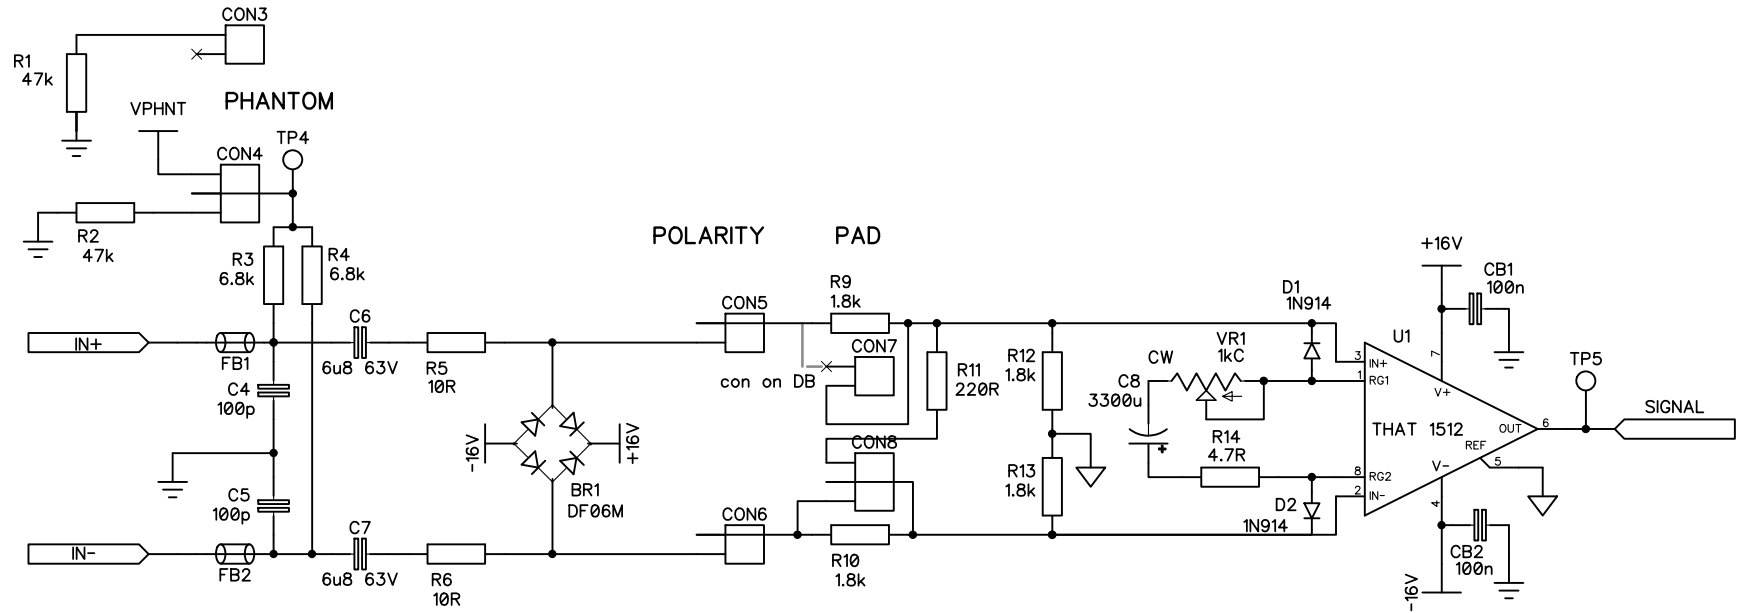

Mic Preamp

Title	
CP5 Colour Mic Preamp	
Date	All Switches OUT
6/18/2015	Rev 1.1
Drawn by PGAS	Sheet 2/4
Creative Commons Attribution-ShareAlike 4.0