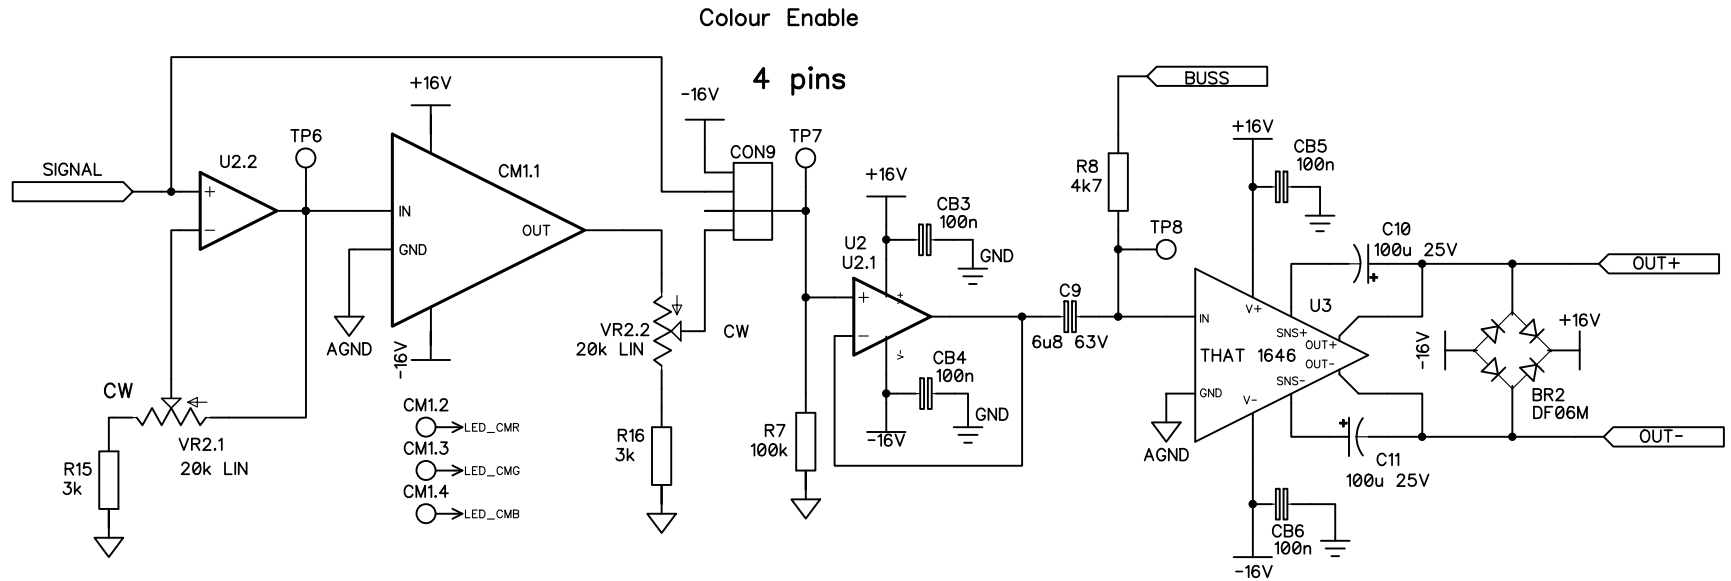

Colour Buffer and Output

Title	
CP5 Colour Mic Preamp	
All Switches OUT	
Date	Rev
6/18/2015	1.1
Drawn by PGAS	Sheet 3/4
Creative Commons Attribution-ShareAlike 4.0