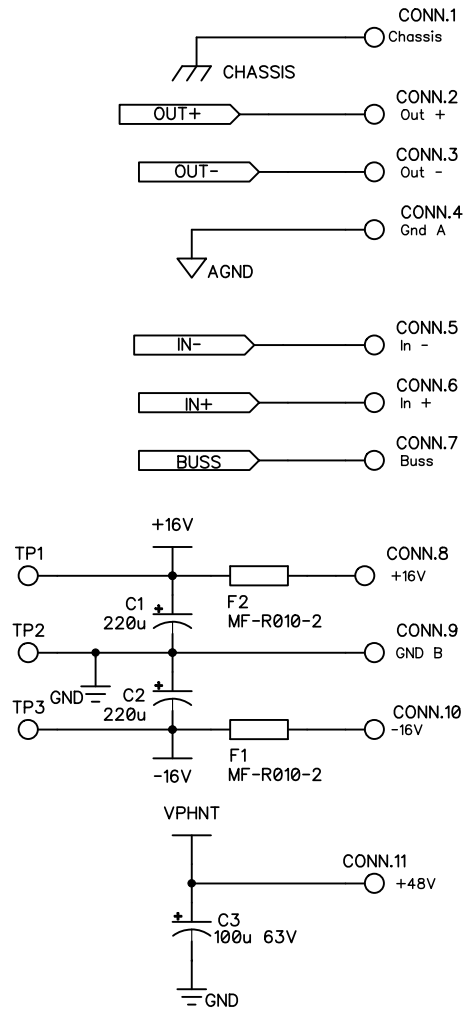

### Off Board Connections

- DIYRE LOGO SMALL
- DIYRE LOGO SMALL
- DIYRE LOGO LARGE

### LED Board Connections

Title

CP5 Colour Mic Preamp

Date

6/18/2015

Rev

1.1

Drawn by PGAS