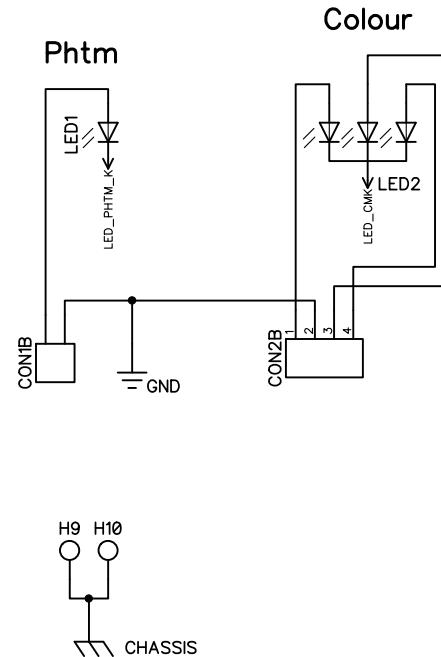

# Mic Preamp

Title	
CP5 Colour Mic Preamp	
Date	All Switches OUT
6/18/2015	Rev 1.1
Drawn by PGAS	Sheet 2/4
Creative Commons Attribution-ShareAlike 4.0	

## Colour Buffer and Output

Title	
CP5 Colour Mic Preamp	
All Switches OUT	
Date	Rev
6/18/2015	1.1
Drawn by PGAS	Sheet 3/4
Creative Commons Attribution-ShareAlike 4.0	

Title	
CP5 Colour Mic Preamp	
Date	Rev
6/18/2015	1.1
Drawn by PGAS	Sheet 4/4
Creative Commons Attribution-ShareAlike 4.0	