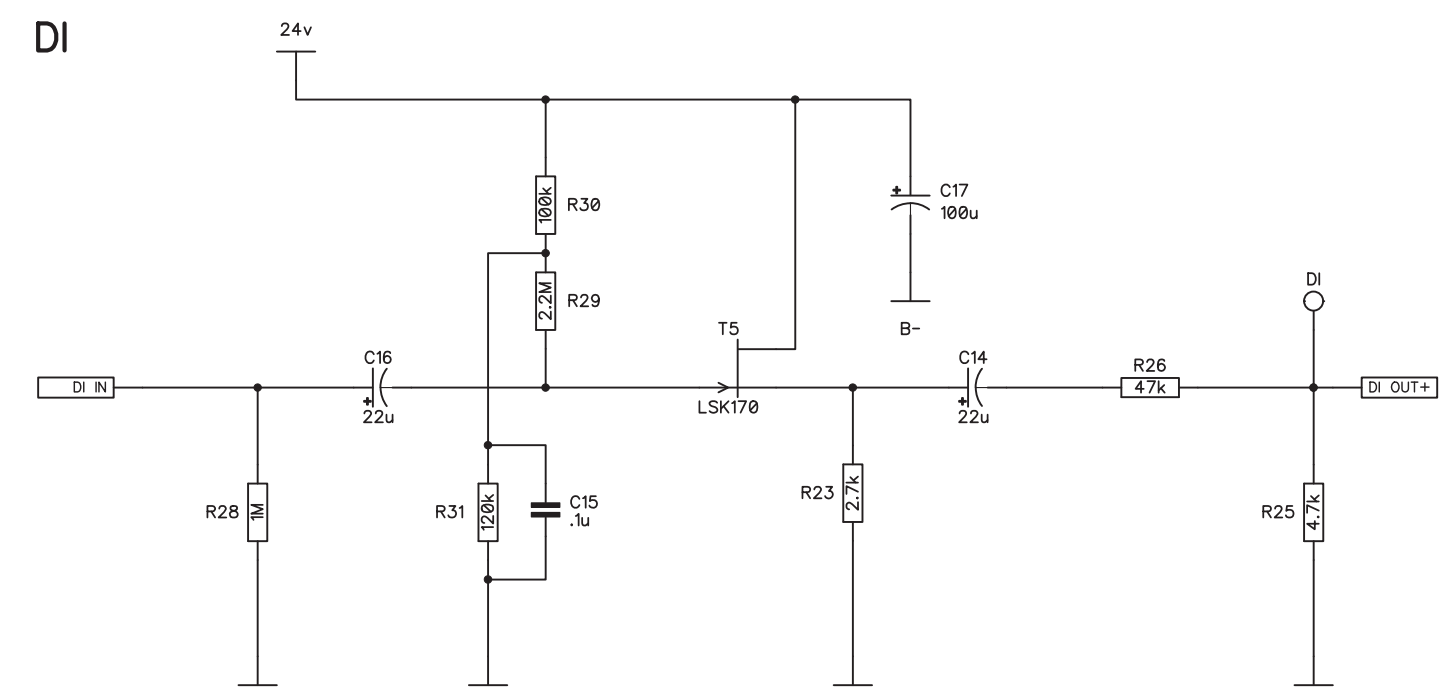

Input

PRE 1

PRE 2

DI

Gain and Bal. Out

Power

Output

Title		73P Class-A Mic Preamp	
Date		11.3.2023	
Rev		1.0	
Drawn by: PG	Sheet: Input and Power		
Creative Commons Attribution-ShareAlike 4.0			