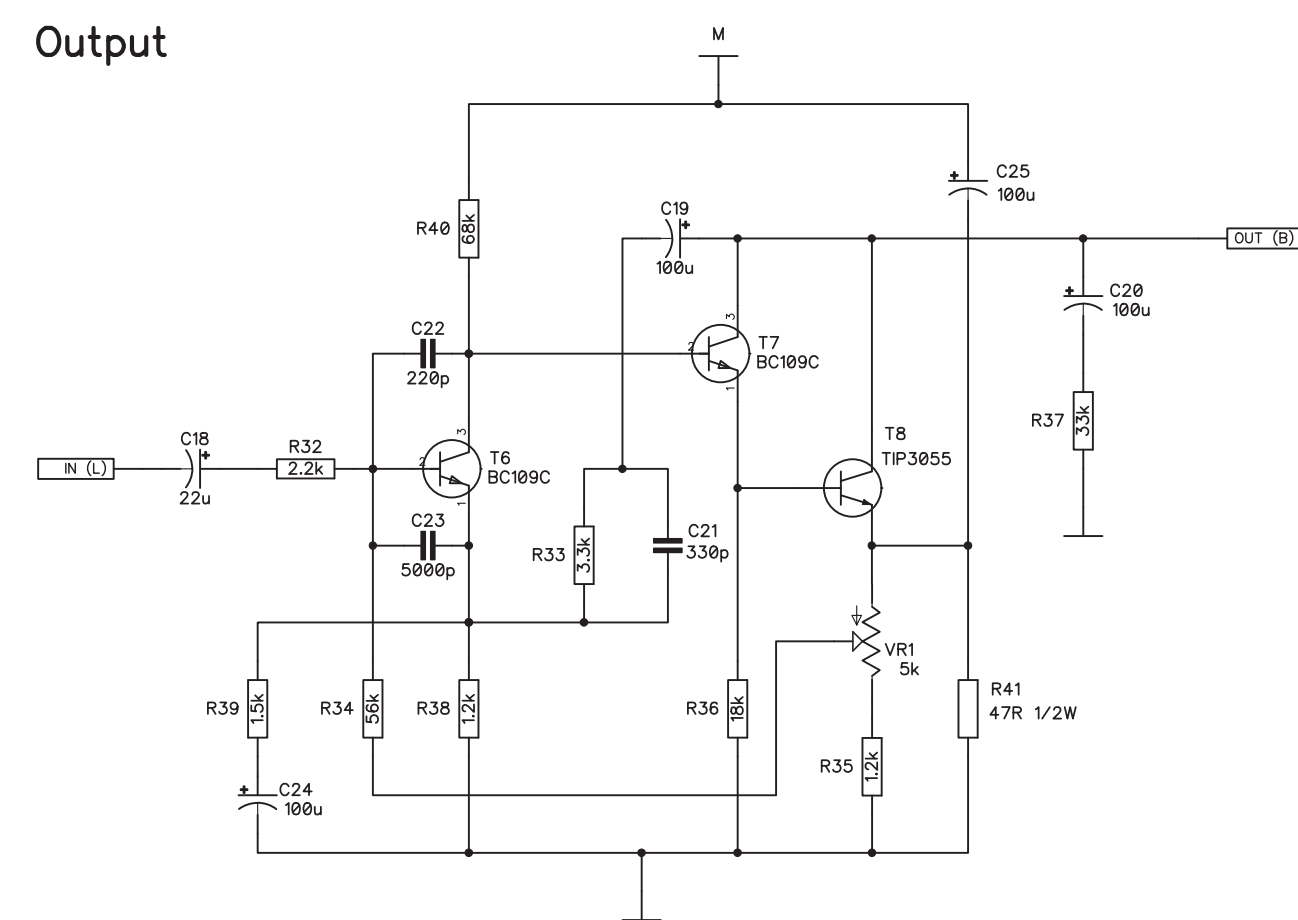

Input

PRE 1

PRE 2

DI

Gain and Bal. Out

Power

Output

Title		73P Class-A Mic Preamp	
Date		11.3.2023	
Rev		1.0	
Drawn by: PG	Sheet: Input and Power		
Creative Commons Attribution-ShareAlike 4.0			