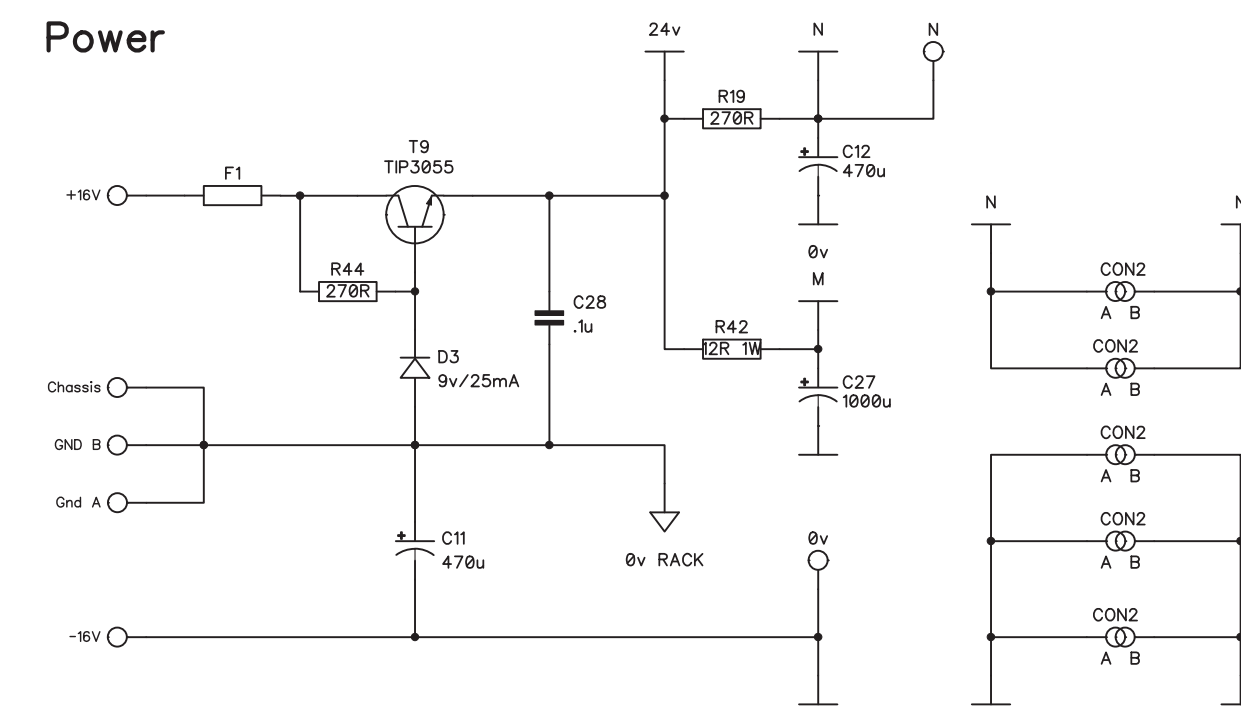

Input

PRE 1

PRE 2

DI

Gain and Bal. Out

Power

Output

Title		73P Class-A Mic Preamp	
Date		11.3.2023	
Rev		1.0	
Drawn by: PG	Sheet: Input and Power		
Creative Commons Attribution-ShareAlike 4.0			