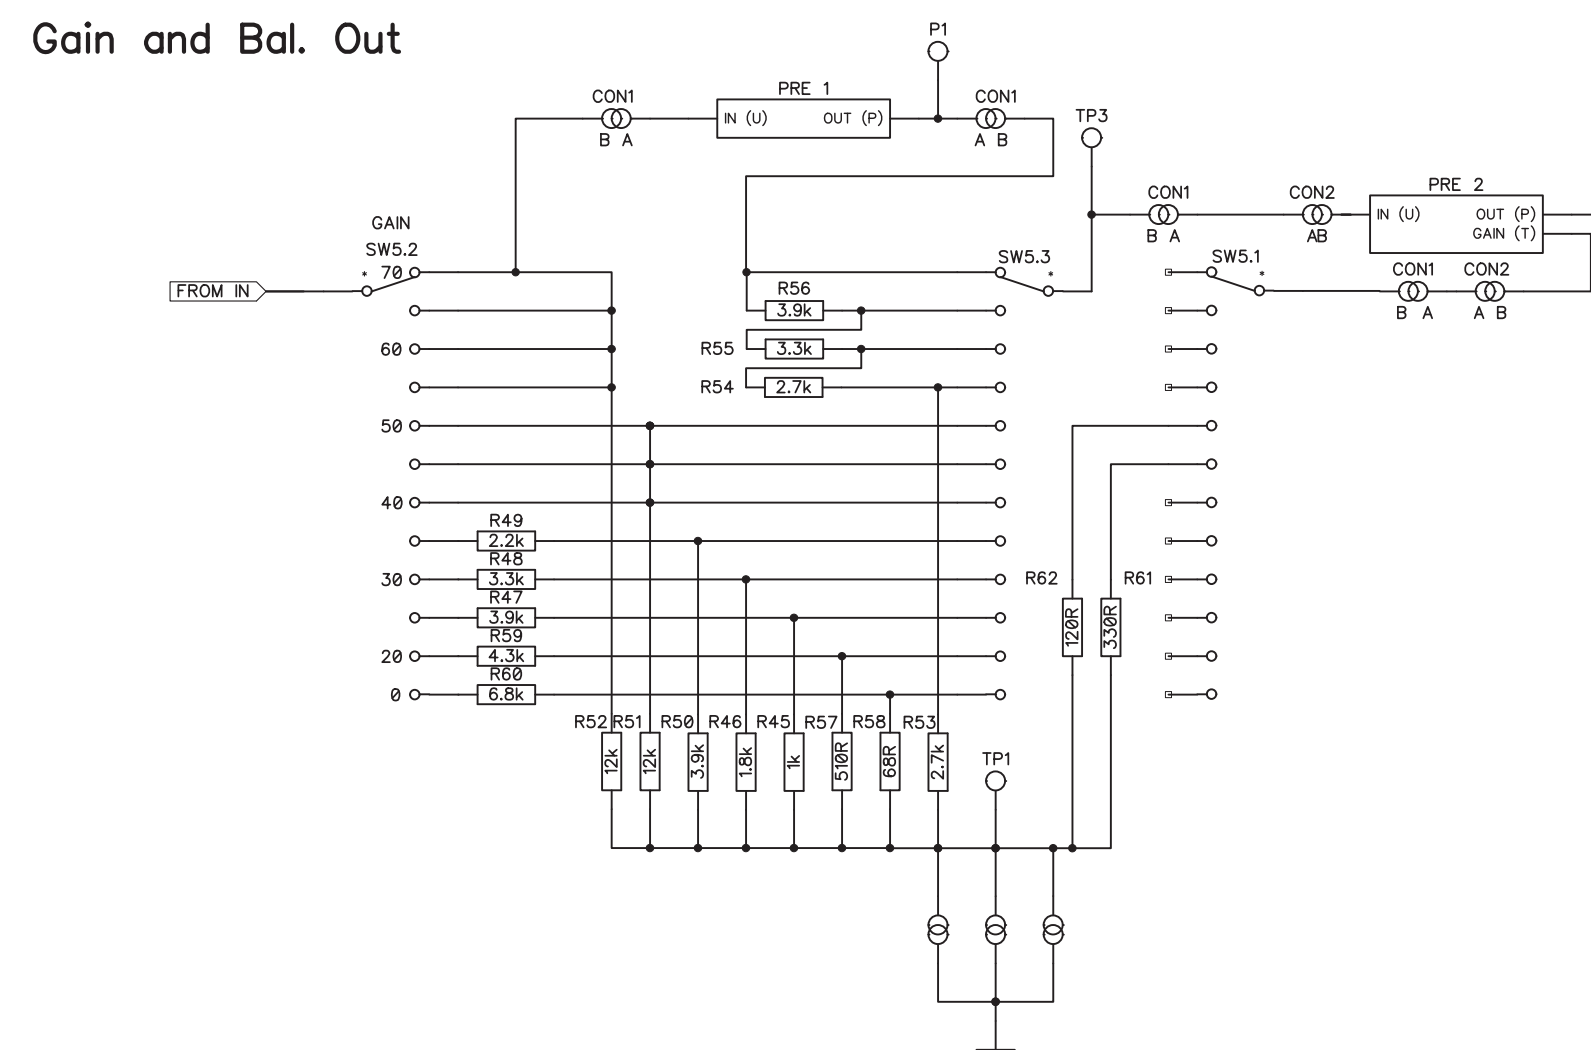

Input

PRE 1

PRE 2

DI

Gain and Bal. Out

Power

Output

Title		73P Class-A Mic Preamp	
Date		11.3.2023	
Rev		1.0	
Drawn by: PG	Sheet: Input and Power		
Creative Commons Attribution-ShareAlike 4.0			