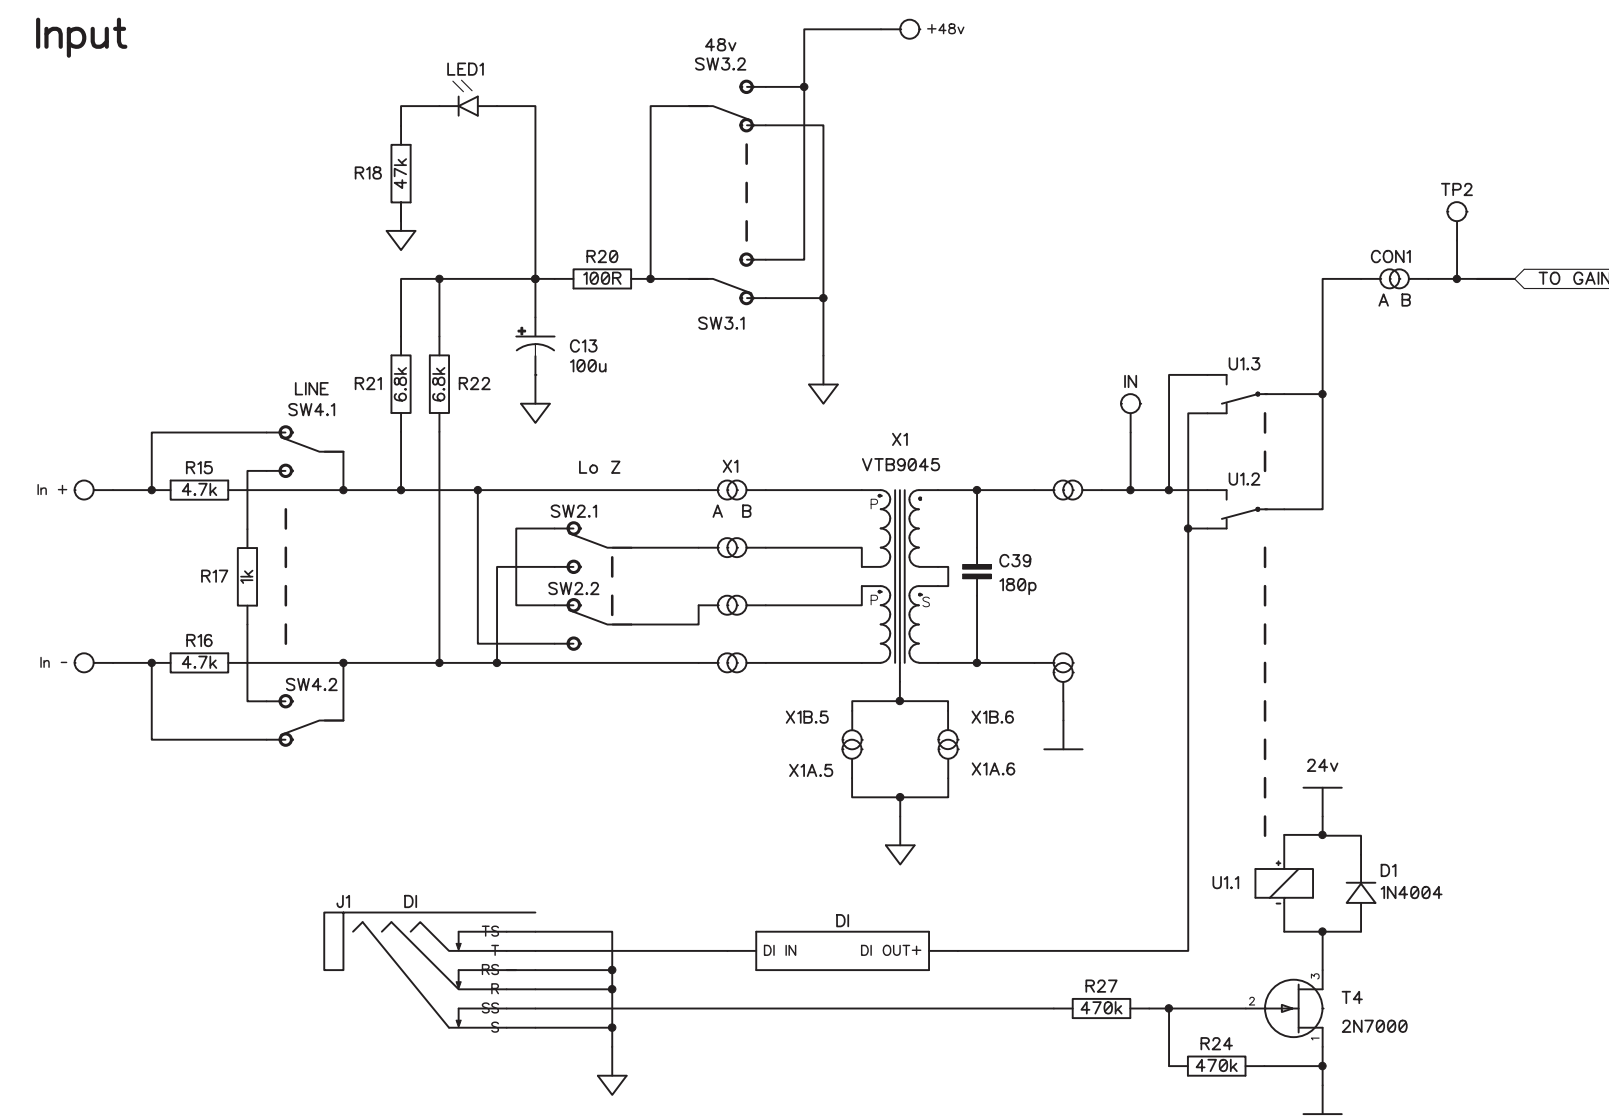

Input

PRE 1

PRE 2

DI

Gain and Bal. Out

Power

Output

Title		73P Class-A Mic Preamp	
Date		11.3.2023	
Rev		1.0	
Drawn by: PG	Sheet: Input and Power		
Creative Commons Attribution-ShareAlike 4.0			