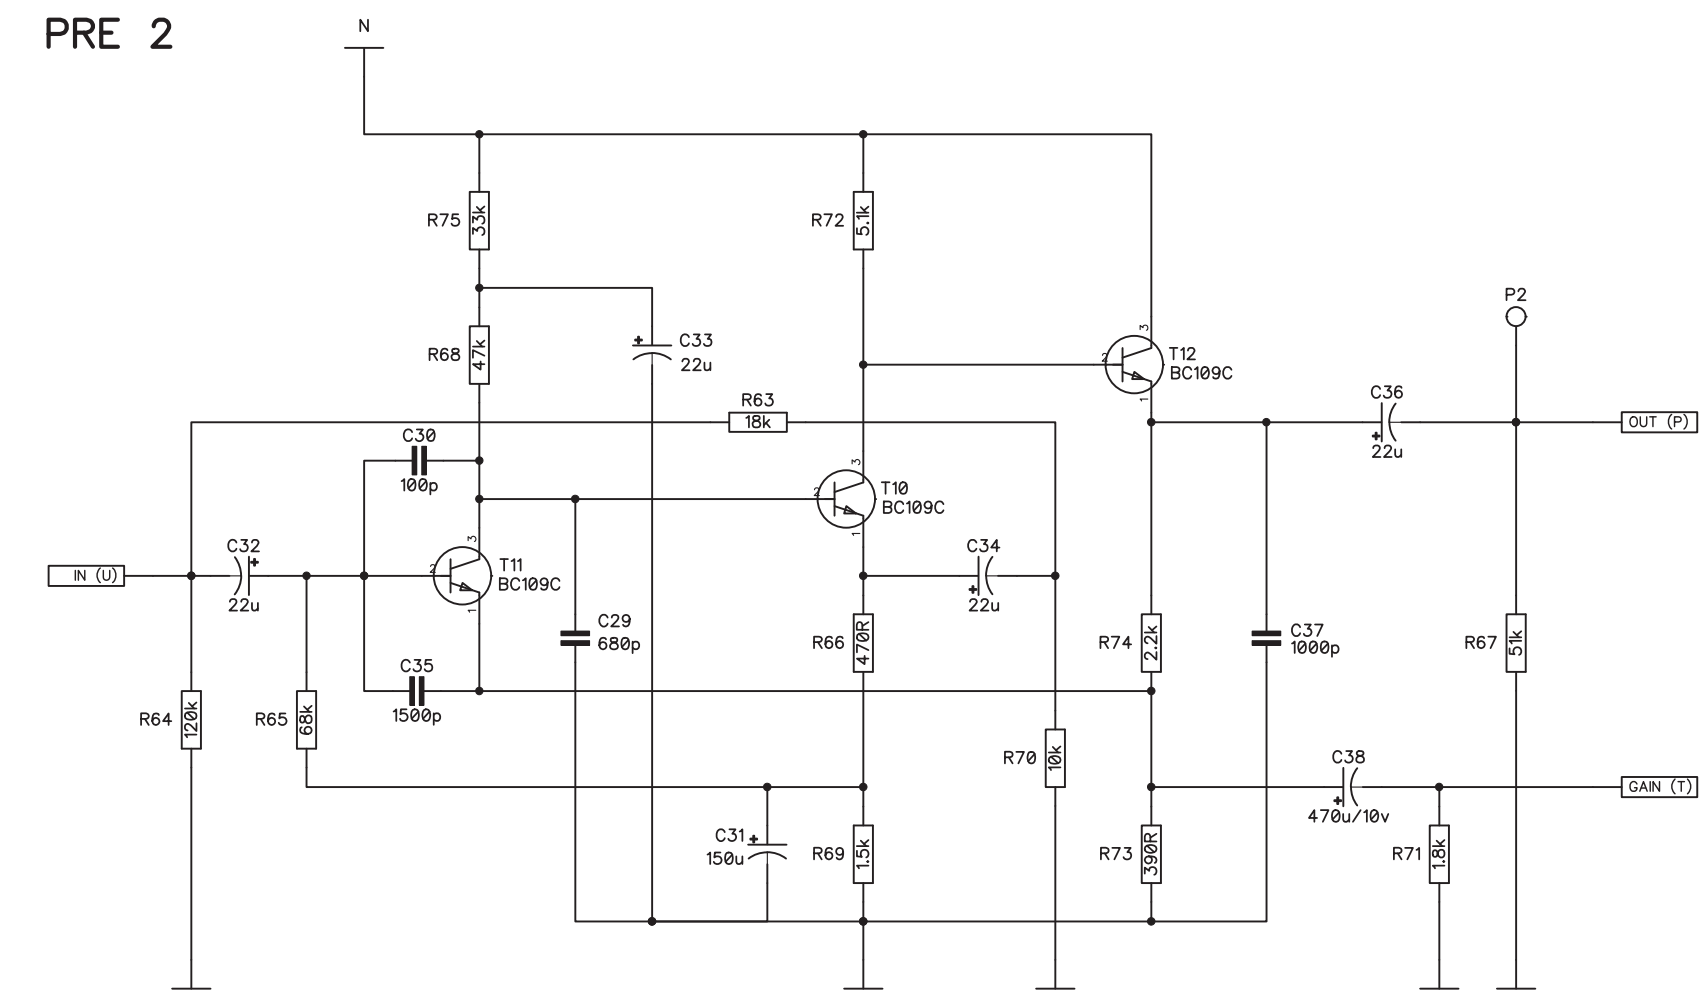

Input

PRE 1

PRE 2

DI

Gain and Bal. Out

Power

Output

Title		73P Class-A Mic Preamp	
Date		11.3.2023	
Rev		1.0	
Drawn by: PG	Sheet: Input and Power		
Creative Commons Attribution-ShareAlike 4.0			