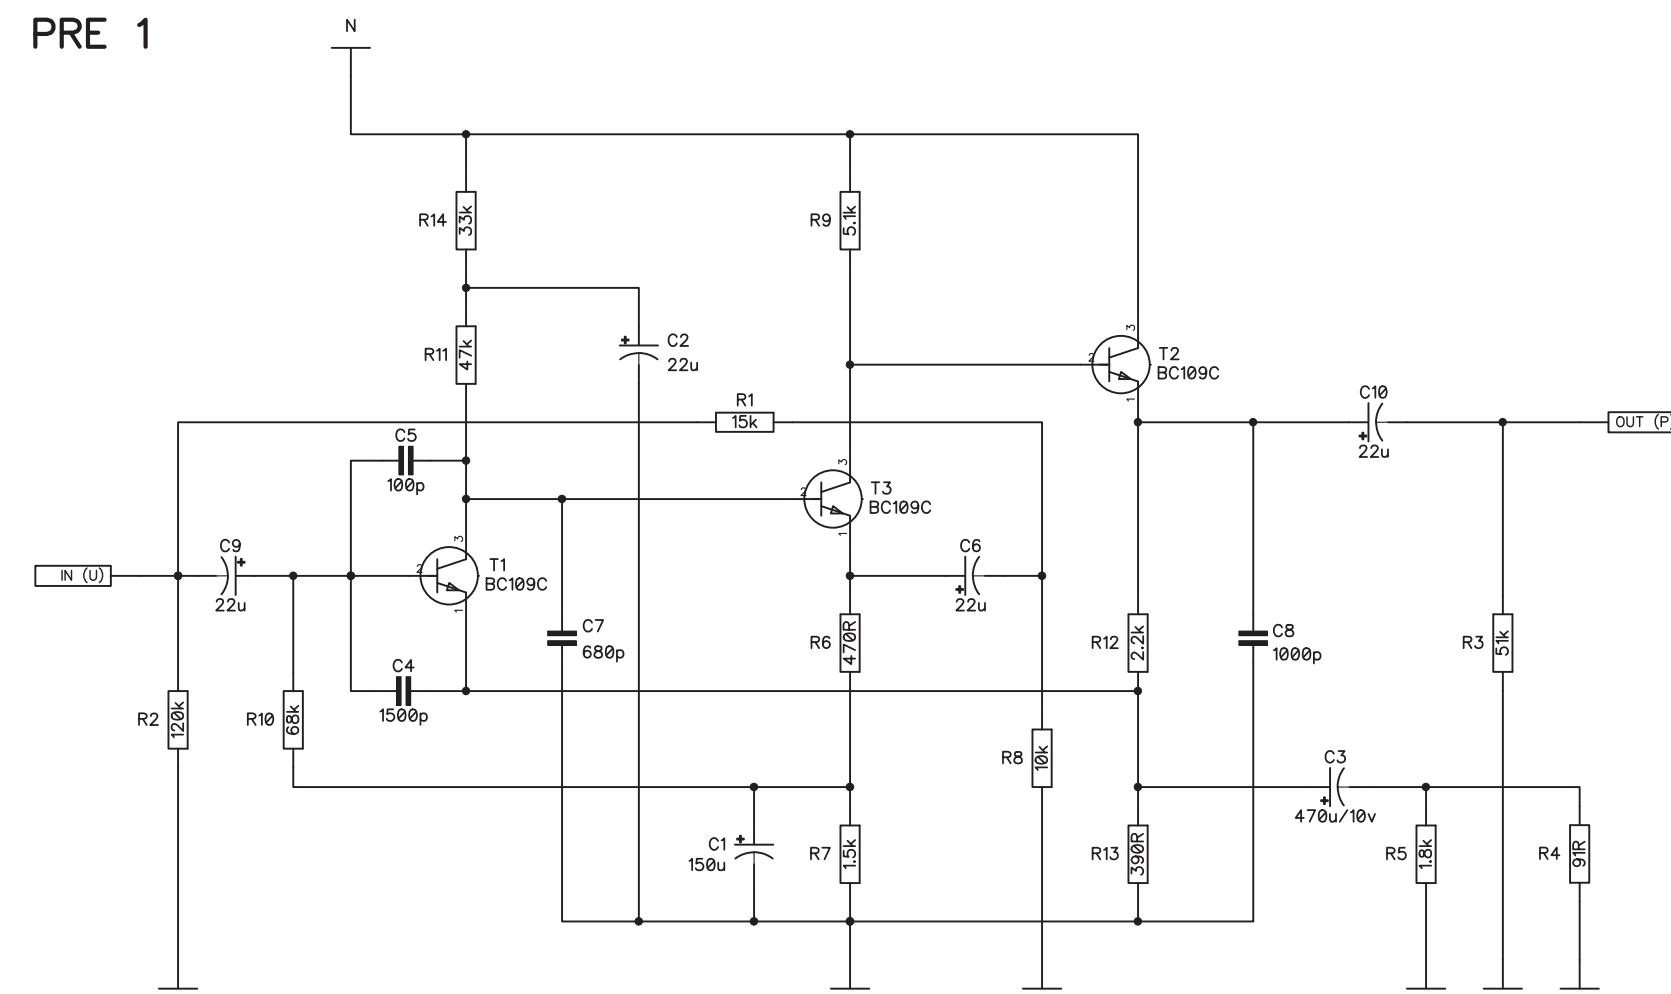

Input

PRE 1

PRE 2

DI

Gain and Bal. Out

Power

Output

Title		73P Class-A Mic Preamp	
Date		11.3.2023	
Rev		1.0	
Drawn by: PG	Sheet: Input and Power		
Creative Commons Attribution-ShareAlike 4.0			