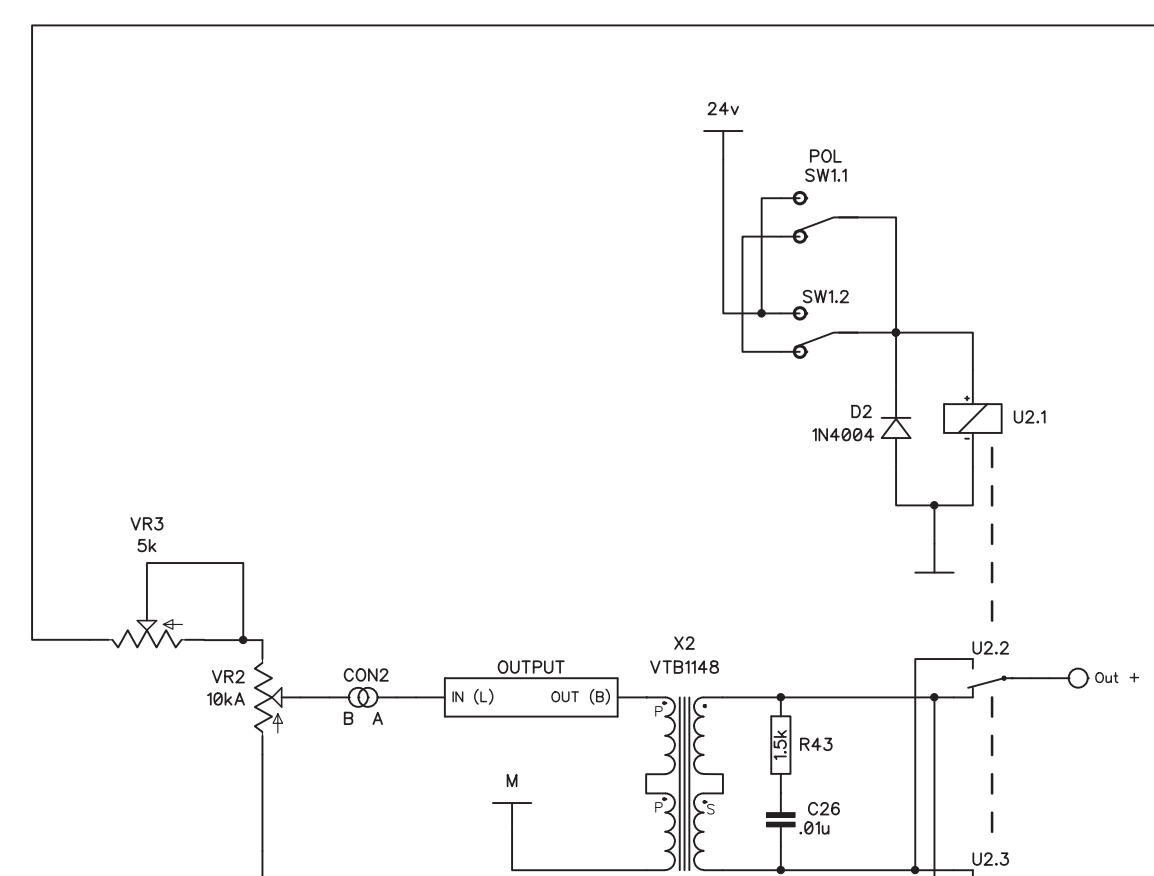

Input

PRE 1

PRE 2

DI

Gain and Bal. Out

Power

Output

Title		73P Class-A Mic Preamp	
Date		11.3.2023	
Rev		1.0	
Drawn by: PG	Sheet: Input and Power		
Creative Commons Attribution-ShareAlike 4.0			