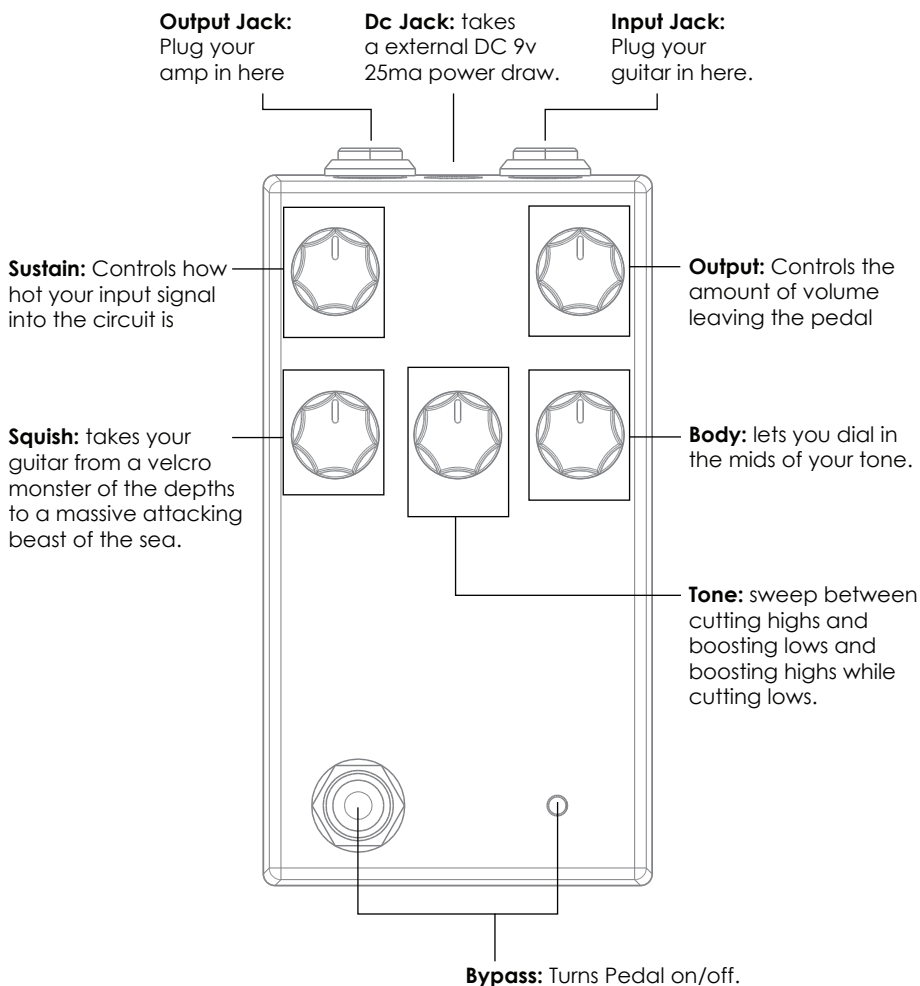

For additional information go to

MATTHEWSEFFECTS.COM

@matthewseffects