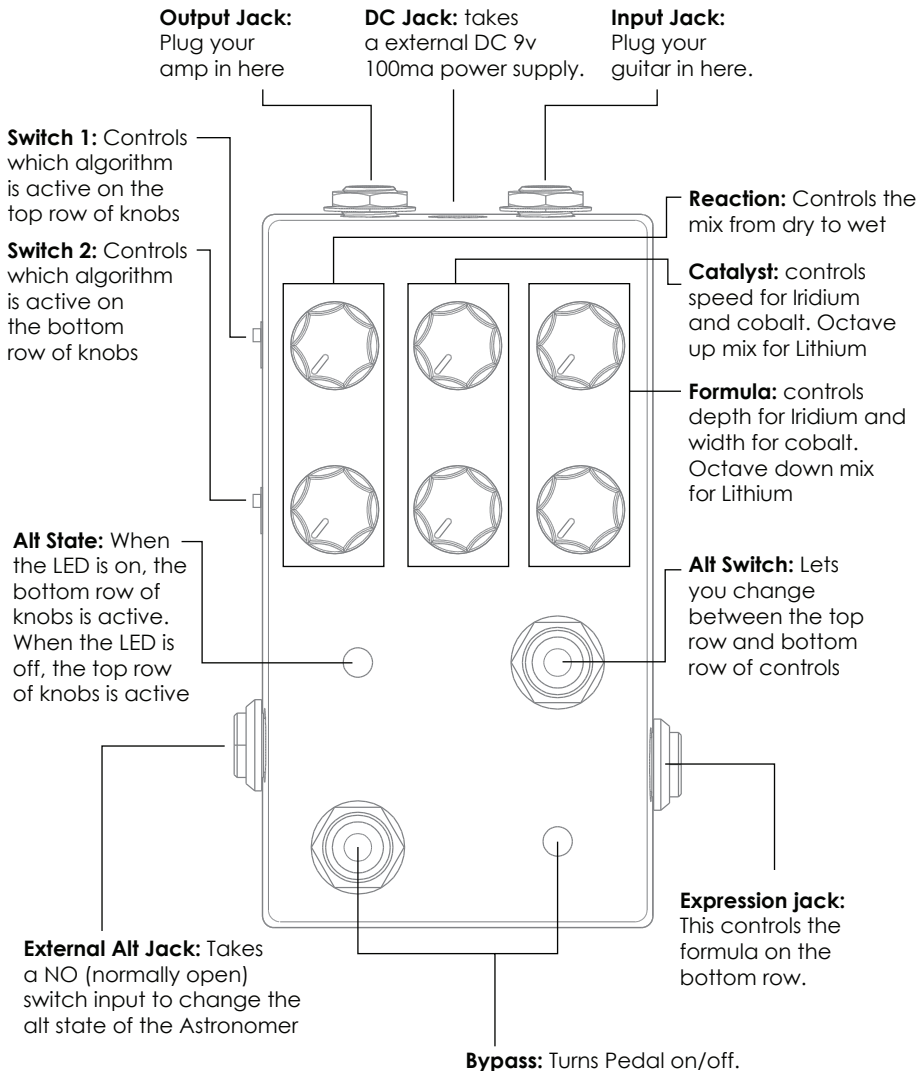

For additional information go to

MATTHEWSEFFECTS.COM

@matthewseffects