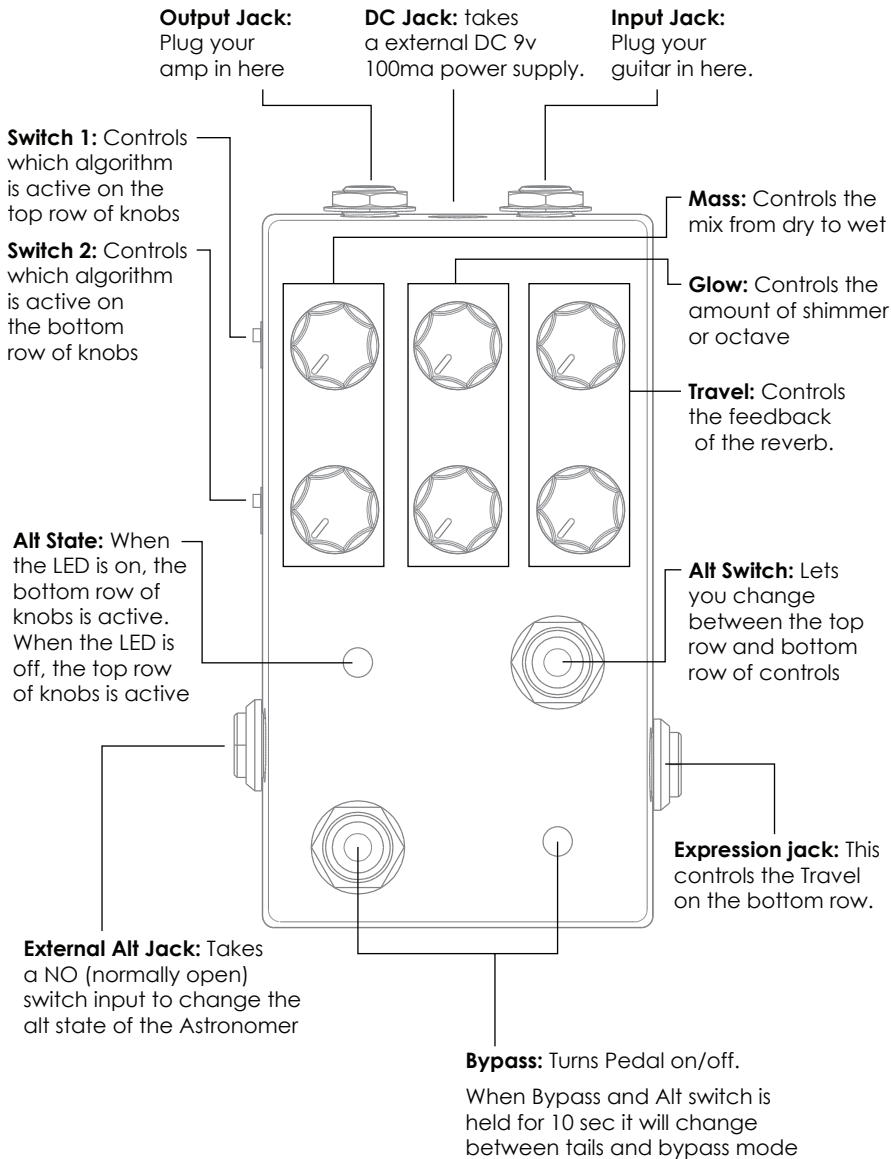

For additional information go to

MATTHEWSEFFECTS.COM

@matthewseffects