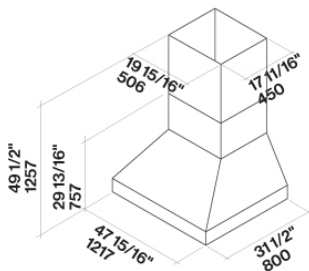

PYRAMID OUTDOOR

Version

FOPYR48W12OS Wall - 48"
(120 cm) - 1200 CFM

Collection

Outdoor

EAN code

8034122362984

Photograph is for information purposes only
May not correspond to the selected version

FEATURES

- LED lighting
- Optional Chimney
- Professional Baffle Filters
- Knob control

TECHNICAL FEATURES

- Installation type**
Wall
- Dimensions**
48 / 120 cm
- Finish**
Scotch brite stainless steel (AISI 304)
- Motor**
CFM
- Type of control**
Mechanical control
- Lighting**
LED Strip (3000K)

PACKAGING:WEIGHTS AND VOLUMES

- Gross weight**
124 lbs
- Net weight**
108 lbs
- Volumes**
31 ft³
- Packaging size**
Length
53 in
Height
36 in
Depth
29 in

CONSUMPTION AND CONNECTION FEATURES

- Maximum consumption**
680 W

Lateral view

Top view