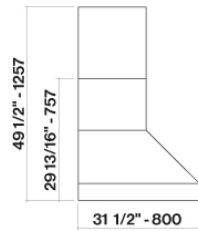

PYRAMID OUTDOOR

Version

FOPYR48W12OS Wall - 48"
(120 cm) - 1200 CFM

Collection

Outdoor

EAN code

8034122362984

Photograph is for information purposes only
May not correspond to the selected version

FEATURES

- LED lighting
- Optional Chimney
- Professional Baffle Filters
- Knob control

TECHNICAL FEATURES

- Installation type**
Wall
- Dimensions**
48 / 120 cm
- Finish**
Scotch brite stainless steel (AISI 304)
- Motor**
CFM
- Type of control**
Mechanical control
- Lighting**
LED Strip (3000K)

PACKAGING:WEIGHTS AND VOLUMES

- Gross weight**
124 lbs
- Net weight**
108 lbs
- Volumes**
31 ft³
- Packaging size**
Length
53 in
Height
36 in
Depth
29 in

CONSUMPTION AND CONNECTION FEATURES

- Maximum consumption**
680 W

Lateral view

Top view