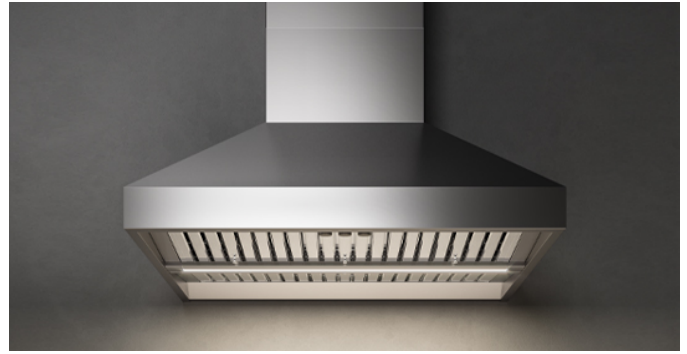

PYRAMID OUTDOOR

Version

FOPYR48W12OS Wall - 48"
(120 cm) - 1200 CFM

Collection

Outdoor

EAN code

8034122362984

Photograph is for information purposes only
May not correspond to the selected version

FEATURES

- LED lighting
- Optional Chimney
- Professional Baffle Filters
- Knob control

TECHNICAL FEATURES

- Installation type**
Wall
- Dimensions**
48 / 120 cm
- Finish**
Scotch brite stainless steel (AISI 304)
- Motor**
CFM
- Type of control**
Mechanical control
- Lighting**
LED Strip (3000K)