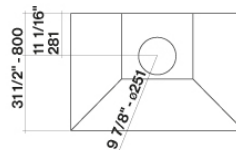

PYRAMID OUTDOOR

Version

FOPYR48W12OS Wall - 48"
(120 cm) - 1200 CFM

Collection

Outdoor

EAN code

8034122362984

Photograph is for information purposes only
May not correspond to the selected version

PACKAGING:WEIGHTS AND VOLUMES

- Gross weight**
124 lbs
- Net weight**
108 lbs
- Volumes**
31 ft³
- Packaging size**
Length
53 in
Height
36 in
Depth
29 in

CONSUMPTION AND CONNECTION FEATURES

- Maximum consumption**
680 W

Lateral view

Top view